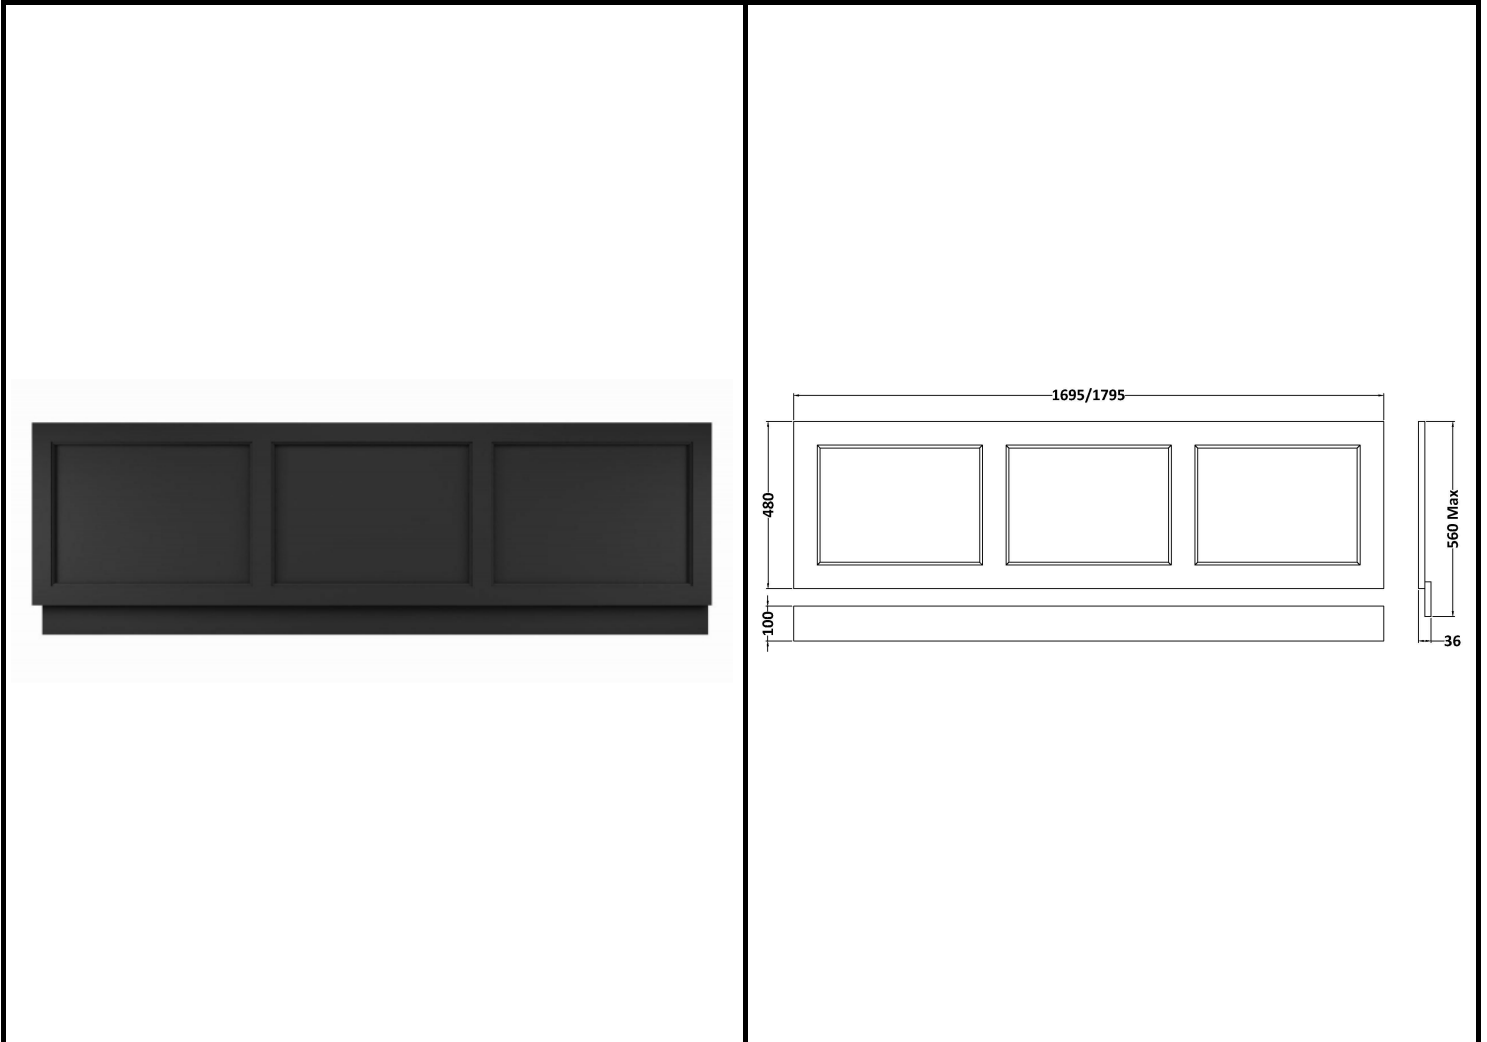

B A Y S W A T E R

London W.2

CODE: BAYF437

DESCRIPTION: 1800 Bath Front Panel

CATEGORY: Furniture

PRODUCT DIMENSIONS

Height (mm)	Width (mm)	Depth (mm)	Nett Wgt Kg
560	1795	36	12.5

PACKAGING DIMENSIONS

Height (mm)	Width (mm)	Depth (mm)	Gross Wgt Kg
500	1825	30	13

PACKAGING DATA

Box Colour	White Cardboard Box		
Box Qty	1	Label Colour	White Label
Label Size	116 X 50	Label Qty	2

OUTER BOX DIMENSIONS (If Applicable)

Height (mm)	Width (mm)	Depth (mm)	Gross Wgt Kg
Barcode			

PRODUCT DETAILS

Country of Origin	Ukraine			
Fitting Instruction	Yes			
Constr' Method	Not Applicable			
Cabinet Finish	Not Applicable			
Cab Thickness (mm)				
Drawer Included	Not Applicable			
No of Shelves	Not Applicable			
Hinge Inc'	Not Applicable			
Fixings Inc'	Yes			
Handle Inc'	Not Applicable			
Handle Type	Not Applicable			
Certification	FSC	Yes	CE	Yes
Colour	Matt Black			
Constr' Type	Flat-Pack			
Fascia Finish	Mdf Painted Matt			
Fas Thickness (mm)	18			
Drawer Type	Not Applicable			
Hinge Type	Not Applicable			
Adjustable Legs	Not Applicable			
Handle Style	Not Applicable			
Waste Shroud	Not Applicable			