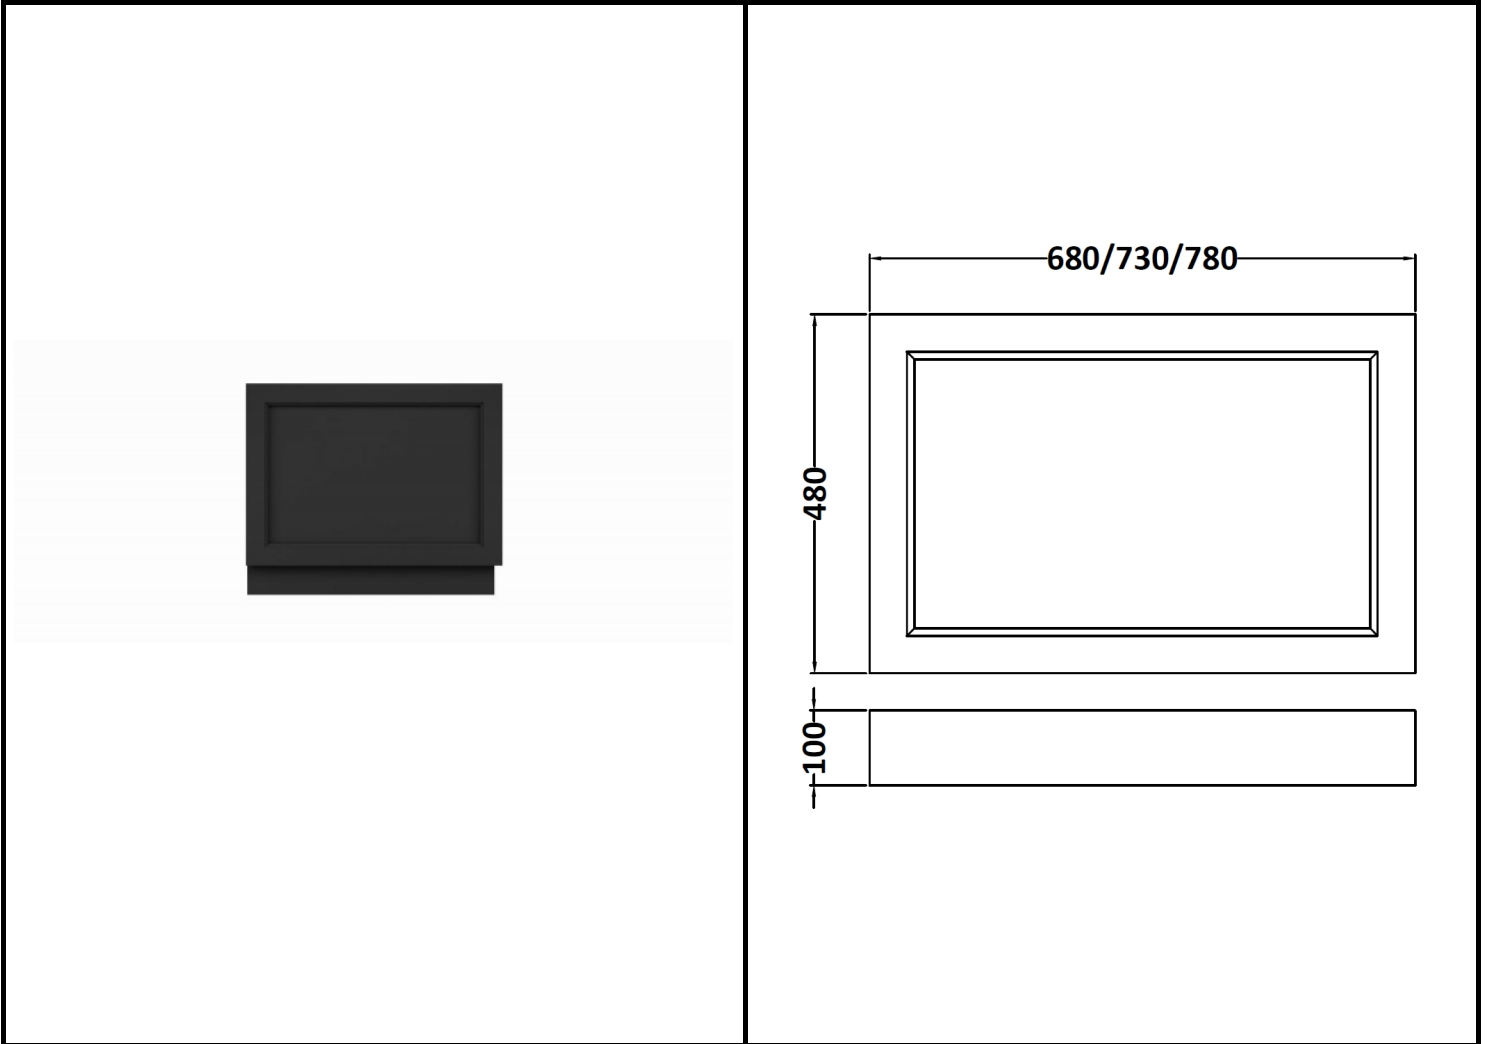

B A Y S W A T E R

London W.2

CODE: BAYF443

DESCRIPTION: 750 Bath End Panel

CATEGORY: Furniture

PRODUCT DIMENSIONS

Height (mm)	Width (mm)	Depth (mm)	Nett Wgt Kg
560	730	36	4.7

PACKAGING DIMENSIONS

Height (mm)	Width (mm)	Depth (mm)	Gross Wgt Kg
500	755	30	5.2

PACKAGING DATA

Box Colour	White Cardboard Box		
Box Qty	1	Label Colour	White Label
Label Size	116 x 50	Label Qty	2

OUTER BOX DIMENSIONS (If Applicable)

Height (mm)	Width (mm)	Depth (mm)	Gross Wgt Kg
Barcode			

PRODUCT DETAILS

Country of Origin	Ukraine			
Fitting Instruction	Yes			
Constr' Method	Not Applicable			
Cabinet Finish	Not Applicable			
Cab Thickness (mm)				
Drawer Included	Not Applicable			
No of Shelves	Not Applicable			
Hinge Inc'	Not Applicable			
Fixings Inc'	Yes			
Handle Inc'	Not Applicable			
Handle Type	Not Applicable			
Certification	FSC	Yes	CE	Yes
Colour	Matt White			
Constr' Type	Flat-Pack			
Fascia Finish	Mdf Painted Matt			
Fas Thickness (mm)	18			
Drawer Type	Not Applicable			
Hinge Type	Not Applicable			
Adjustable Legs	Not Applicable			
Handle Style	Not Applicable			
Waste Shroud	Not Applicable			