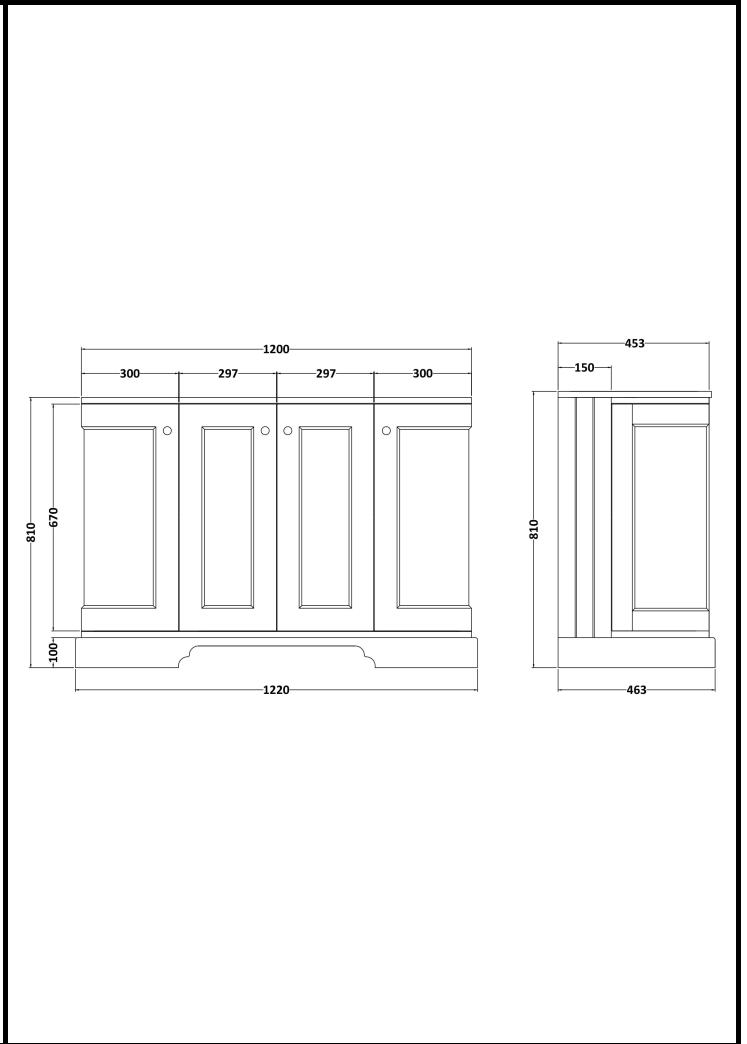

# B A Y S W A T E R

London W.2

**CODE:** BAYF464

**DESCRIPTION:** 1200 4-Door Curved Basin Cabinet

**CATEGORY:** Furniture

PRODUCT DIMENSIONS			
Height (mm)	Width (mm)	Depth (mm)	Nett Wgt Kg
810	1220	463	55

PACKAGING DIMENSIONS			
Height (mm)	Width (mm)	Depth (mm)	Gross Wgt Kg
845	1250	505	56

PACKAGING DATA			
Box Colour	White Cardboard Box		
Box Qty	1	Label Colour	White Label
Label Size	116 X 50	Label Qty	2

OUTER BOX DIMENSIONS (If Applicable)			
Height (mm)	Width (mm)	Depth (mm)	Gross Wgt Kg
Barcode			

PRODUCT DETAILS				
Country of Origin	Ukraine			
Fitting Instruction	Yes			
Constr' Method	Cam & Wood Dowel			
Cabinet Finish	MFC Painted Matt			
Cab Thickness (mm)	16			
Drawer Included	No			
No of Shelves	3			
Hinge Inc'	Yes			
Fixings Inc'	Not Required			
Handle Inc'	Yes			
Handle Type	Knob			
Certification	FSC	Yes	CE	Yes
Colour	Matt Black			
Constr' Type	Rigid			
Fascia Finish	Mdf Painted Matt			
Fas Thickness (mm)	18			
Drawer Type	Not Applicable			
Hinge Type	95 Degree Inset Clip-On S/C			
Adjustable Legs	Not Applicable			
Handle Style	Traditional			
Waste Shroud	No			