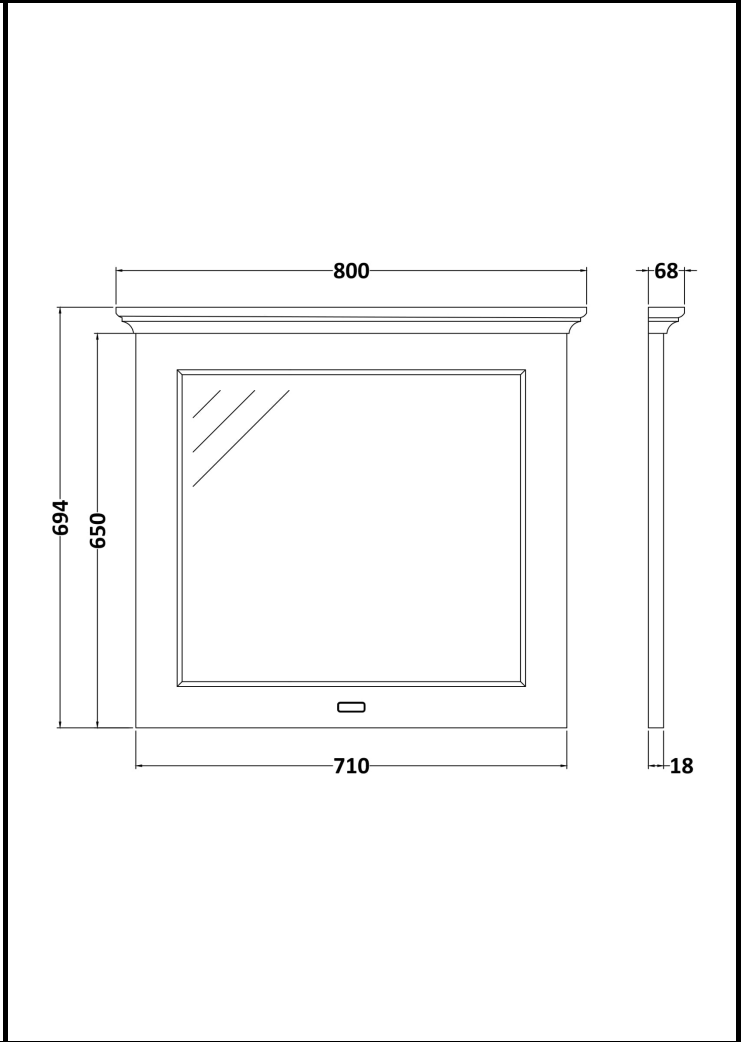

B A Y S W A T E R

London W.2

CODE: BAYF481

DESCRIPTION: 800 Flat Mirror

CATEGORY: Furniture

PRODUCT DIMENSIONS			
Height (mm)	Width (mm)	Depth (mm)	Nett Wgt Kg
694	800	68	7

PACKAGING DIMENSIONS			
Height (mm)	Width (mm)	Depth (mm)	Gross Wgt Kg
740	845	100	7

PACKAGING DATA			
Box Colour	White Cardboard Box		
Box Qty	1	Label Colour	White Label
Label Size	116 X 50	Label Qty	2

OUTER BOX DIMENSIONS (If Applicable)			
Height (mm)	Width (mm)	Depth (mm)	Gross Wgt Kg
Barcode			