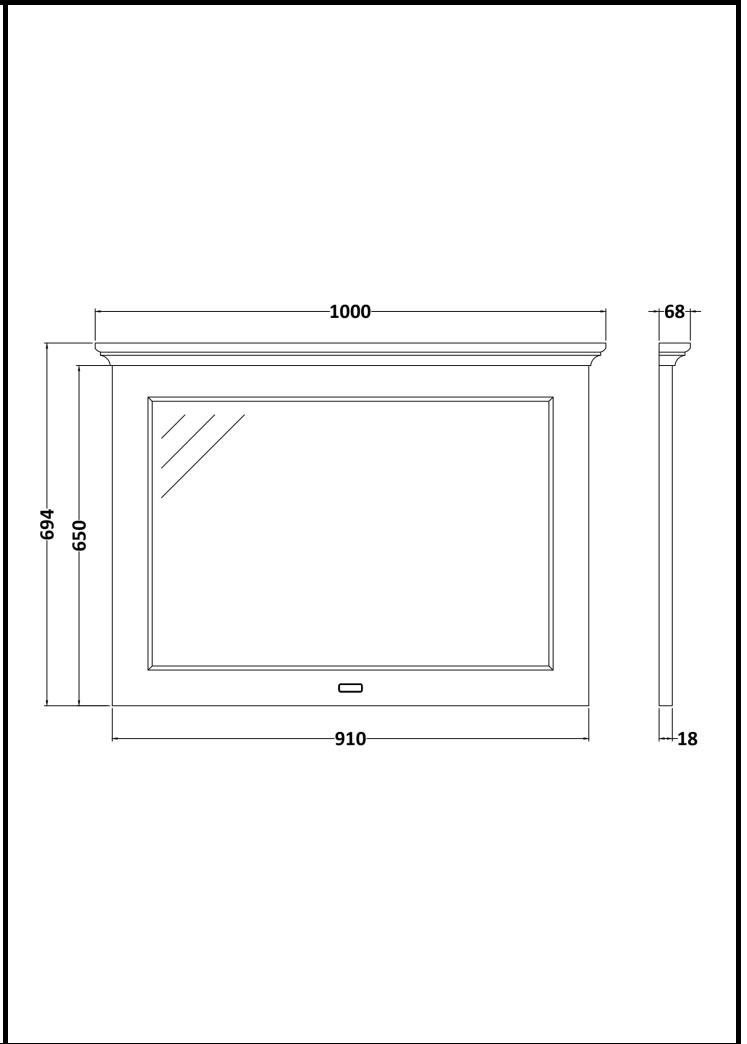

# B A Y S W A T E R

London W.2

**CODE:** BAYF484

**DESCRIPTION:** 1000 Flat Mirror

**CATEGORY:** Furniture

PRODUCT DIMENSIONS			
Height (mm)	Width (mm)	Depth (mm)	Nett Wgt Kg
694	1000	68	9

PACKAGING DIMENSIONS			
Height (mm)	Width (mm)	Depth (mm)	Gross Wgt Kg
740	1045	100	9

PACKAGING DATA			
Box Colour	White Cardboard Box		
Box Qty	1	Label Colour	White Label
Label Size	116 X 50	Label Qty	2

OUTER BOX DIMENSIONS (If Applicable)			
Height (mm)	Width (mm)	Depth (mm)	Gross Wgt Kg
Barcode			

PRODUCT DETAILS				
Country of Origin	Ukraine			
Fitting Instruction	No			
Constr' Method	Cam & Wood Dowel			
Cabinet Finish	Not Applicable			
Cab Thickness (mm)				
Drawer Included	Not Applicable			
No of Shelves	Not Applicable			
Hinge Inc'	Not Applicable			
Fixings Inc'	Yes			
Handle Inc'	Not Applicable			
Handle Type	Not Applicable			
Certification	FSC	Yes	CE	Yes
Colour	Matt Black			
Constr' Type	Rigid			
Fascia Finish	Mdf Painted Matt			
Fas Thickness (mm)	18			
Drawer Type	Not Applicable			
Hinge Type	Not Applicable			
Adjustable Legs	Not Applicable			
Handle Style	Not Applicable			
Waste Shroud	Not Applicable			