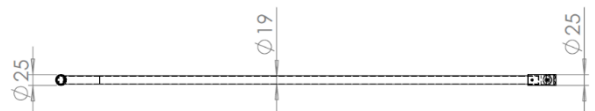

Technical Data Information

Product Code: CNVWR300BRUSH

Information: Casanuova wet room panel

- 8mm Toughened Glass
- 1900mm High
- Easy Clean Glass
- Hinged Deflector Panel
- 1m Support Bar
- T-Piece for end panel support
- Additional Height Support Bar

Overall Dimensions: H: 1900 x W: 300

The bar can be cut to length (both height and length), below size shown is the maximum.

All Dimensions are in millimetres. The information contained on this page was correct at date of issue. Fitting dimensions are provided as a guide only. Some variation may occur due to manufacturing tolerances. We pursue a policy of continuing improvement in design and performance of our products and so reserve the right to change specifications without prior notice.