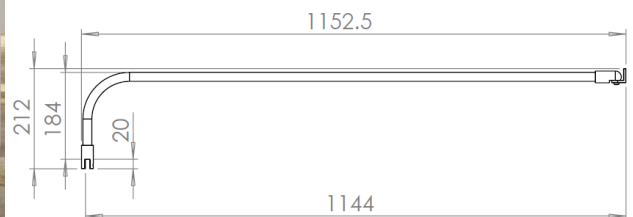

Technical Data Information

Product Code: CNVWR300BRUSH

Information: Casanuova wet room panel

- 8mm Toughened Glass
- 1900mm High
- Easy Clean Glass
- Hinged Deflector Panel
- 1m Support Bar
- T-Piece for end panel support
- Additional Height Support Bar

Overall Dimensions: H: 1900 x W: 300

The bar can be cut to length (both height and length), below size shown is the maximum.

All Dimensions are in millimetres. The information contained on this page was correct at date of issue. Fitting dimensions are provided as a guide only. Some variation may occur due to manufacturing tolerances. We pursue a policy of continuing improvement in design and performance of our products and so reserve the right to change specifications without prior notice.