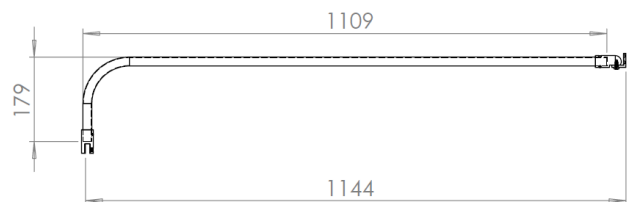

Technical Data Information

Product Code: CNVWR300BRUSH

Information: Casanuova wet room panel

- 8mm Toughened Glass
- 1900mm High
- Easy Clean Glass
- Hinged Deflector Panel
- 1m Support Bar
- T-Piece for end panel support
- Additional Height Support Bar

Overall Dimensions: H: 1900 x W: 300

The bar can be cut to length (both height and length), below size shown is the maximum.

All Dimensions are in millimetres. The information contained on this page was correct at date of issue. Fitting dimensions are provided as a guide only. Some variation may occur due to manufacturing tolerances. We pursue a policy of continuing improvement in design and performance of our products and so reserve the right to change specifications without prior notice.