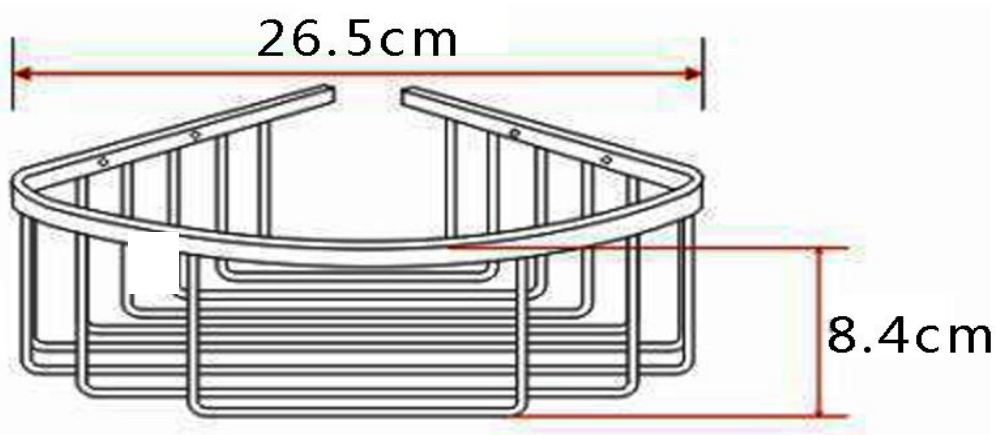

TECHNICAL DATA SHEET

DERL4028BB Deep Corner basket

Barcode	7081242298915
Product Code	DERL4028BB
Construction	Brass
Finishes	Brushed Brass
Product Type	Contemporary
Standards	Complies with BS5412, BS EN200
Certification	-
Packaging	47.5 x 47.5 x 47cm / carton (20 boxes), Dimension: 24.5 x 22.5 x 6.5cm / box; Weight: 0.615Kg / box
Guarantee	1 year against manufacturing faults (excluding serviceable parts)
Additional Information	-