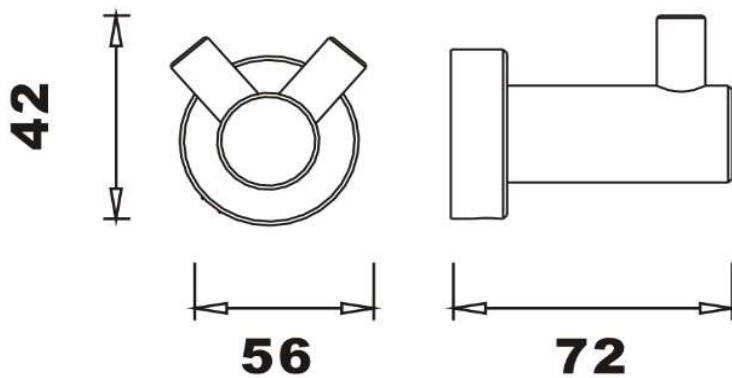

TECHNICAL DATA SHEET

DERL4038BB Brushed Brass Robe hook

Barcode	7427042698744
Product Code	DERL4038BB
Construction	Brass, Stainless steel
Finishes	Brushed Brass
Product Type	Contemporary
Water Pressure	-
Plumbing Systems	-
Standards	-
Certification	-
Fitting	-
Packaging	37 x 33 x 39cm / carton (60 boxes), Dimension: 37 x 33 x 39cm / box; Weight: 0.455Kg / box
Guarantee	5 year against manufacturing faults (excluding Ceramic or Glass parts)
Additional Information	-

The information contained on this page was correct at date of issue. Fitting dimensions are provided as a guide only. Some variation may occur due to manufacturing tolerances. We pursue a policy of continuing improvement in design and performance of our products and so reserve the right to change specifications without prior notice.