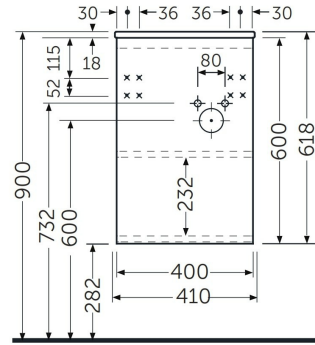

RAK-JOY - JOYWH040PWH

Wall Hung Vanity Unit, Pure White

RAK
CERAMICS

Technical specifications

| | |
|-------------|--|
| Dimensions: | 400 x 220 mm |
| Weight: | 11 Kg |
| Color: | Pure White |
| Suites: | RAK-JOY UNO RAK-JOY |

| Code | Name |
|-------------|----------------------------|
| JOYWH040PWH | 40CM Wall Hung Vanity Unit |

Dimensions: All dimensions in mm. Tolerance of vitreous china & fireclay items: $\pm 5\%$ for below 200mm and $\pm 3\%$ for above 200mm; for all other items tolerance $\pm 1\%$. Note: Due to a continuing development program to improve design and performance, the manufacturer reserves all rights to vary specifications without prior information. Please note accessories are for photographic use only.