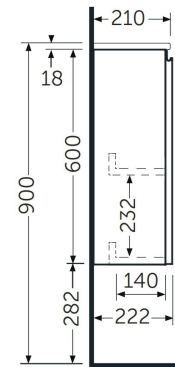

RAK-JOY - JOYWH040PWH

Wall Hung Vanity Unit, Pure White

RAK
CERAMICS

Technical specifications

| | |
|-------------|--|
| Dimensions: | 400 x 220 mm |
| Weight: | 11 Kg |
| Color: | Pure White |
| Suites: | RAK-JOY UNO RAK-JOY |

| Code | Name |
|-------------|----------------------------|
| JOYWH040PWH | 40CM Wall Hung Vanity Unit |

Dimensions: All dimensions in mm. Tolerance of vitreous china & fireclay items: $\pm 5\%$ for below 200mm and $\pm 3\%$ for above 200mm; for all other items tolerance $\pm 1\%$. Note: Due to a continuing development program to improve design and performance, the manufacturer reserves all rights to vary specifications without prior information. Please note accessories are for photographic use only.