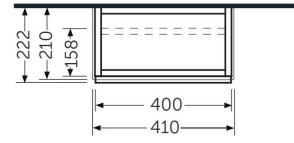

RAK-JOY - JOYWH040PWH

Wall Hung Vanity Unit, Pure White

RAK
CERAMICS

Technical specifications

| | |
|-------------|--|
| Dimensions: | 400 x 220 mm |
| Weight: | 11 Kg |
| Color: | Pure White |
| Suites: | RAK-JOY UNO RAK-JOY |

| Code | Name |
|-------------|----------------------------|
| JOYWH040PWH | 40CM Wall Hung Vanity Unit |

Dimensions: All dimensions in mm. Tolerance of vitreous china & fireclay items: $\pm 5\%$ for below 200mm and $\pm 3\%$ for above 200mm; for all other items tolerance $\pm 1\%$. Note: Due to a continuing development program to improve design and performance, the manufacturer reserves all rights to vary specifications without prior information. Please note accessories are for photographic use only.