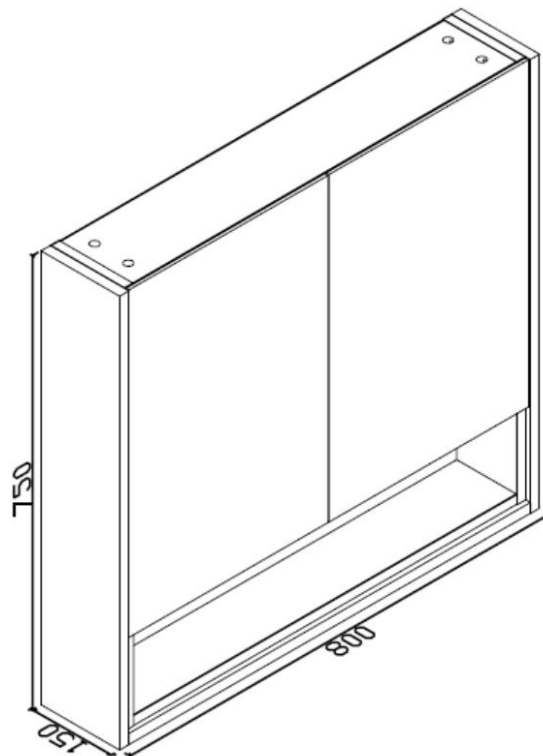

LUCCA 800 MIRROR CABINET

Product Code: LUC80MIR

Product Type: Bathroom Furniture

Description: Grey painting wall hung double mirror cabinet with 2 Blum soft close doors

Size: 800x150x750mm

Requirement:

Painted: Grey glossy front and both sides

Guarantee : 5 years

Aftercare: During installation extra care must be taken to avoid damaging the fittings. Guarantee is against faulty workmanship or materials (excluding serviceable parts), providing they have been installed, cared for and used in accordance with our instructions.

Dublin Office
Unit 2, Bluebell Industrial Estate,
Dublin 12
Tel: 01 450 4307
Fax: 01 450 4345
Email: sales@rtlarge.ie

Northern Ireland Office
97 Moy Road, Dungannon, Dungannon Co. Tyrone,
BT71 7DX
Tel: 028 87784788
Fax: 028 87789988
Email: salesni@rtlarge.ie

Web site: www.rtlarge.ie