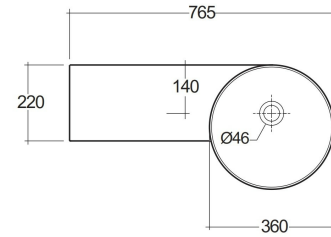

RAK-PETIT - PETWB17700AWHA

Wash basin | Wall Hung

RAK
CERAMICS

Technical specifications

Dimensions: 765 x 360 mm

Color: Alpine White

Shape of basin: Round

Ledge: yes

Overflow hole: yes

Suites: [RAK-Petit](#)

Code Name

PETWB17700AWHA RAK-PETIT WALL HUNG ROUND WASH BASIN 77 CM LEFT LEDGE - W/O TAP HOLE - PETWB17700AWHA

Dimensions: All dimensions in mm. Tolerance of vitreous china & fireclay items: $\pm 5\%$ for below 200mm and $\pm 3\%$ for above 200mm; for all other items tolerance $\pm 1\%$. Note: Due to a continuing development program to improve design and performance, the manufacturer reserves all rights to vary specifications without prior information. Please note accessories are for photographic use only.