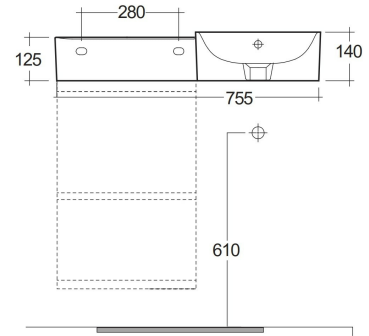

RAK-PETIT - PETWB17700AWHA

Wash basin | Wall Hung

RAK
CERAMICS

Technical specifications

Dimensions: 765 x 360 mm

Color: Alpine White

Shape of basin: Round

Ledge: yes

Overflow hole: yes

Suites: [RAK-Petit](#)

Code Name

PETWB17700AWHA RAK-PETIT WALL HUNG ROUND WASH BASIN 77 CM LEFT LEDGE - W/O TAP HOLE - PETWB17700AWHA

Dimensions: All dimensions in mm. Tolerance of vitreous china & fireclay items: $\pm 5\%$ for below 200mm and $\pm 3\%$ for above 200mm; for all other items tolerance $\pm 1\%$. Note: Due to a continuing development program to improve design and performance, the manufacturer reserves all rights to vary specifications without prior information. Please note accessories are for photographic use only.