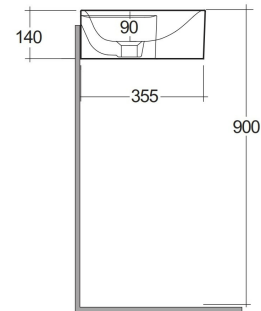

RAK-PETIT - PETWB17700AWHA

Wash basin | Wall Hung

RAK
CERAMICS

Technical specifications

Dimensions: 765 x 360 mm

Color: Alpine White

Shape of basin: Round

Ledge: yes

Overflow hole: yes

Suites: [RAK-Petit](#)

Code Name

PETWB17700AWHA RAK-PETIT WALL HUNG ROUND WASH BASIN 77 CM LEFT LEDGE - W/O TAP HOLE - PETWB17700AWHA

Dimensions: All dimensions in mm. Tolerance of vitreous china & fireclay items: $\pm 5\%$ for below 200mm and $\pm 3\%$ for above 200mm; for all other items tolerance $\pm 1\%$. Note: Due to a continuing development program to improve design and performance, the manufacturer reserves all rights to vary specifications without prior information. Please note accessories are for photographic use only.