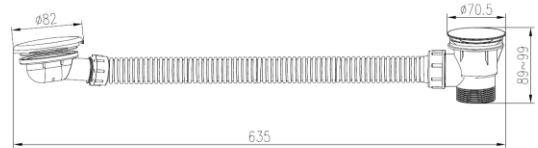

Wastes

Bath Waste | Clicker

RAK
CERAMICS

Dimensions:

82w x 635d x 99h

Colour:

Brushed Gold (G), Brushed Nickel (N) and Black (B)

Code:

RAKCCW011X

Warranty

15 Years

Weight:

Dimensions: All Dimensions in mm tolerance $\pm 5\%$ for below 200mm and $\pm 3\%$ for above 200mm.

Note: Due to a continuing development programme to improve design and performance the manufacturer reserves all rights to vary specifications without prior information.