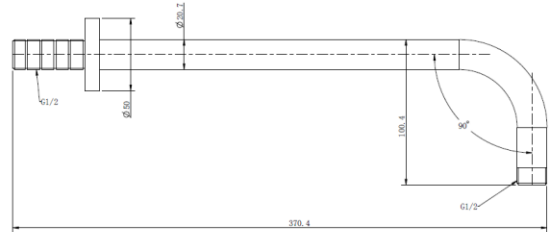

Showering Accessories

Wall Arm | 350mm

RAK
CERAMICS

Dimensions:

50w x 370.4d x 50h

Colour:

Chrome (C), Brushed
Gold (G), Brushed Nickel (N) and Black (B)

Code:

RAKITA1014X

Warranty

15 Years

Weight:

Dimensions: All Dimensions in mm tolerance $\pm 5\%$ for below 200mm and $\pm 3\%$ for above 200mm.

Note: Due to a continuing development programme to improve design and performance the manufacturer reserves all rights to vary specifications without prior information.