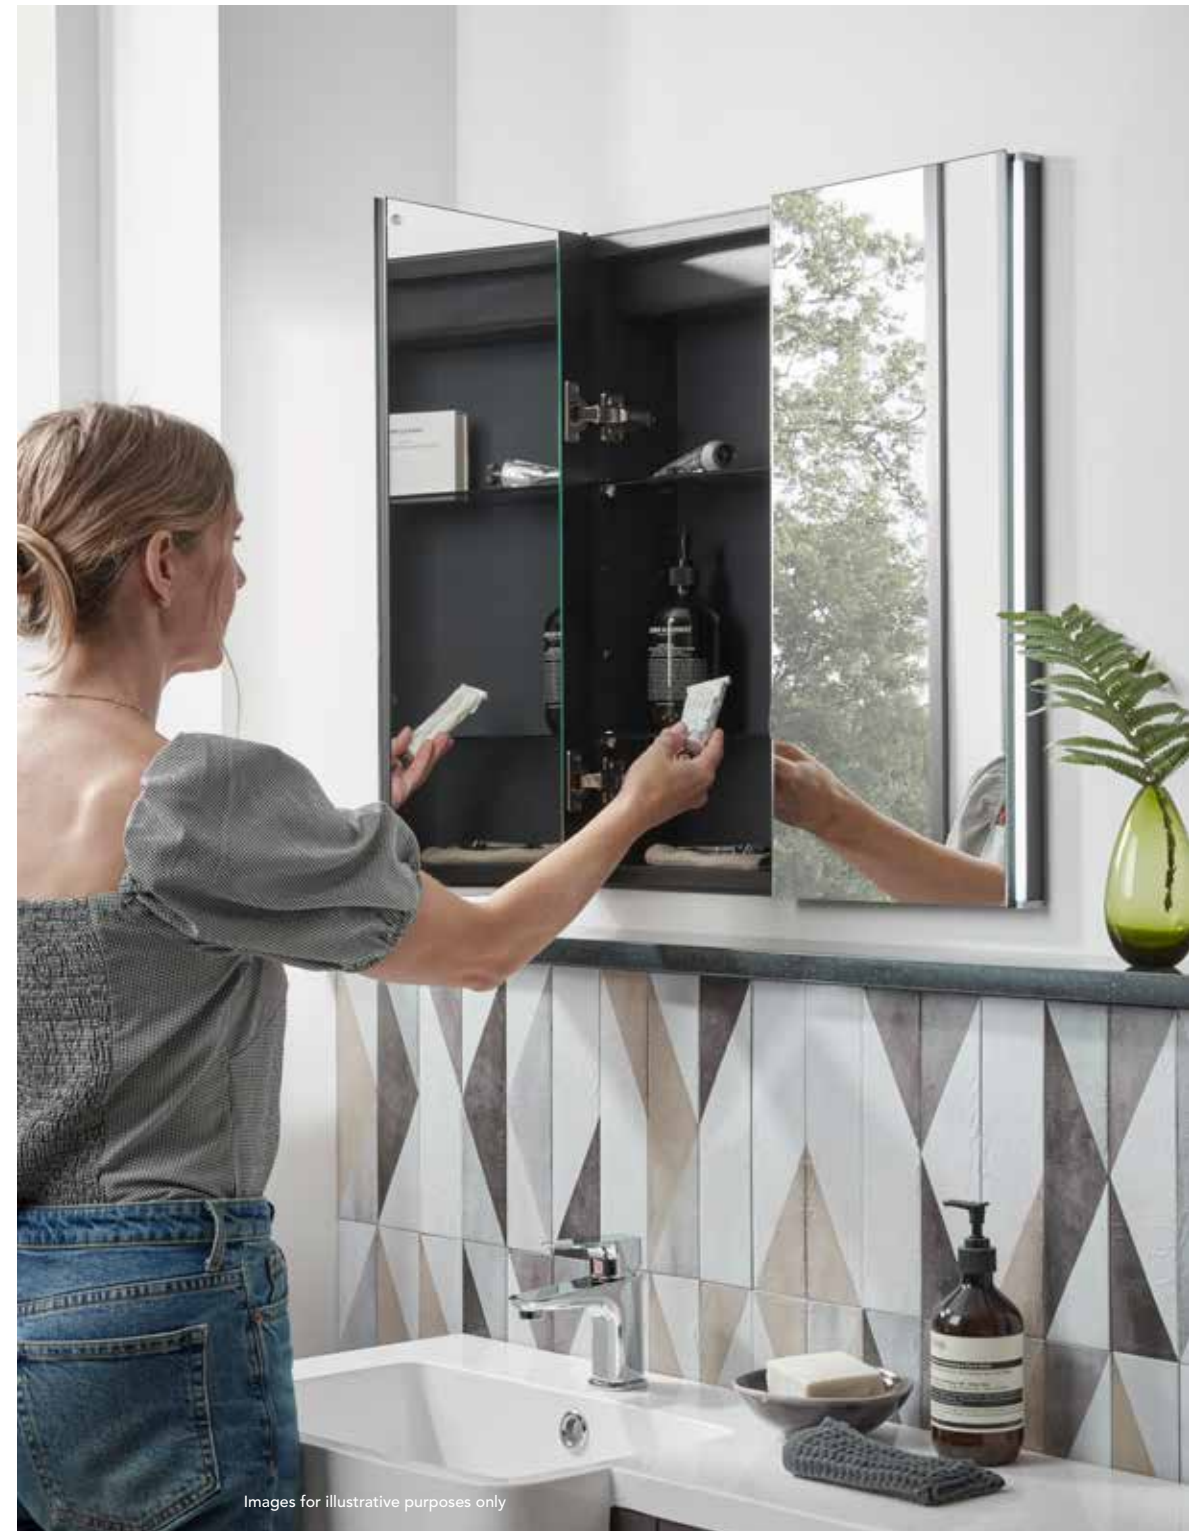

BRASSWARE

SHOWERING

BATHS

HEATING

ACCESSORIES

MIRROR CABINETS - PORTRAIT

FACADE

Recessed into your wall with ample storage space for bathroom essentials, this multipurpose cabinet is available in three sizes to suit bathrooms both small and spacious. Illuminating your bathroom too in a pleasant soft light, the Facade cabinet's simple style conceals a host of convenient features designed with the modern bathroom in mind.

**FACADE
Single Door Recessed
Mirror Cabinet**

H: 650mm W: 440mm
D: 130mm

TAVFCC050

£511.11

**FACADE
Double Door Recessed
Mirror Cabinet**

H: 650mm W: 600mm
D: 130mm

TAVFCC060

£666.67

**FACADE
Double Door Recessed
Mirror Cabinet**

H: 650mm W: 1000mm
D: 130mm

TAVFCC100

£933.33

Note: The Facade Mirror can only be installed recessed

Images for illustrative purposes only

-  TOUCH SENSOR
-  HEATED DEMISTER
-  LED LIGHTING
-  SHAVING SOCKET
-  IP44 RATED
-  2 YEAR WARRANTY