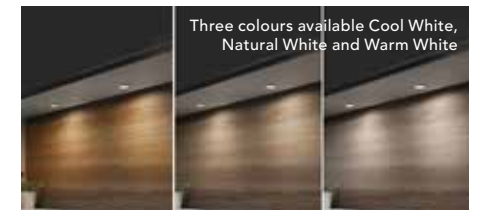

- A range of features and finishes in one fitting for the perfect ceiling spotlight
- TrioTone™ technology allows you to select cool white, natural white or warm white with a flick of the switch on the back of the fitting
- Incorporates integrated driver
- Super slim interchangeable bezels easily clip on and off the fitting
- 3 bezels included - white, chrome and brushed steel
- Easy to install (plug and play technology)
- Fully tested to 30, 60, 90 minutes fire rating
- Dimmable from 0-100%
- Brighter than a 50W GU10 Halogen
- IP65 rated making it suitable for use in both zone 1 and zone 2 in the bathroom