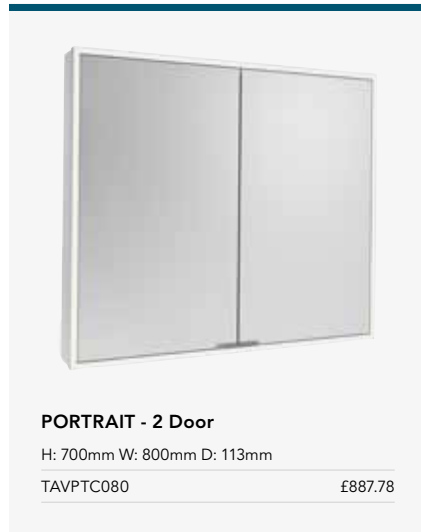

MRTL021 £50.00

BASIC MIRROR

H: 700mm W: 500mm

MRTL020 £99.50

PORTRAIT

FURNITURE

MIRRORS

SANITARY WARE

BRASSWARE

SHOWERING

BATHS

HEATING

ACCESSORIES

MIRROR CABINETS - PORTRAIT

FACADE

Recessed into your wall with ample storage space for bathroom essentials, this multipurpose cabinet is available in three sizes to suit bathrooms both small and spacious. Illuminating your bathroom too in a pleasant soft light, the Facade cabinet's simple style conceals a host of convenient features designed with the modern bathroom in mind.