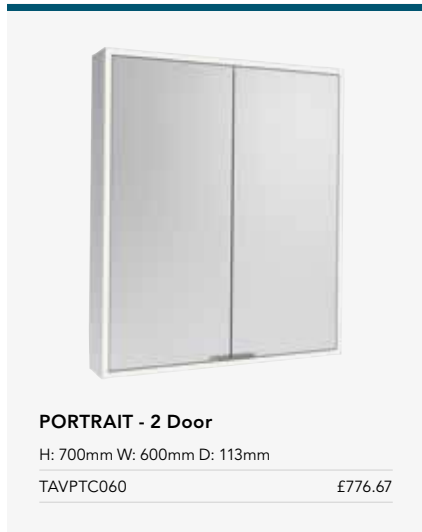

MRTL021 £50.00

BASIC MIRROR

H: 700mm W: 500mm

MRTL020 £99.50

PORTRAIT

FURNITURE

MIRRORS

SANITARY WARE

BRASSWARE

SHOWERING

BATHS

HEATING

ACCESSORIES

MIRROR CABINETS - PORTRAIT

FACADE

Recessed into your wall with ample storage space for bathroom essentials, this multipurpose cabinet is available in three sizes to suit bathrooms both small and spacious. Illuminating your bathroom too in a pleasant soft light, the Facade cabinet's simple style conceals a host of convenient features designed with the modern bathroom in mind.