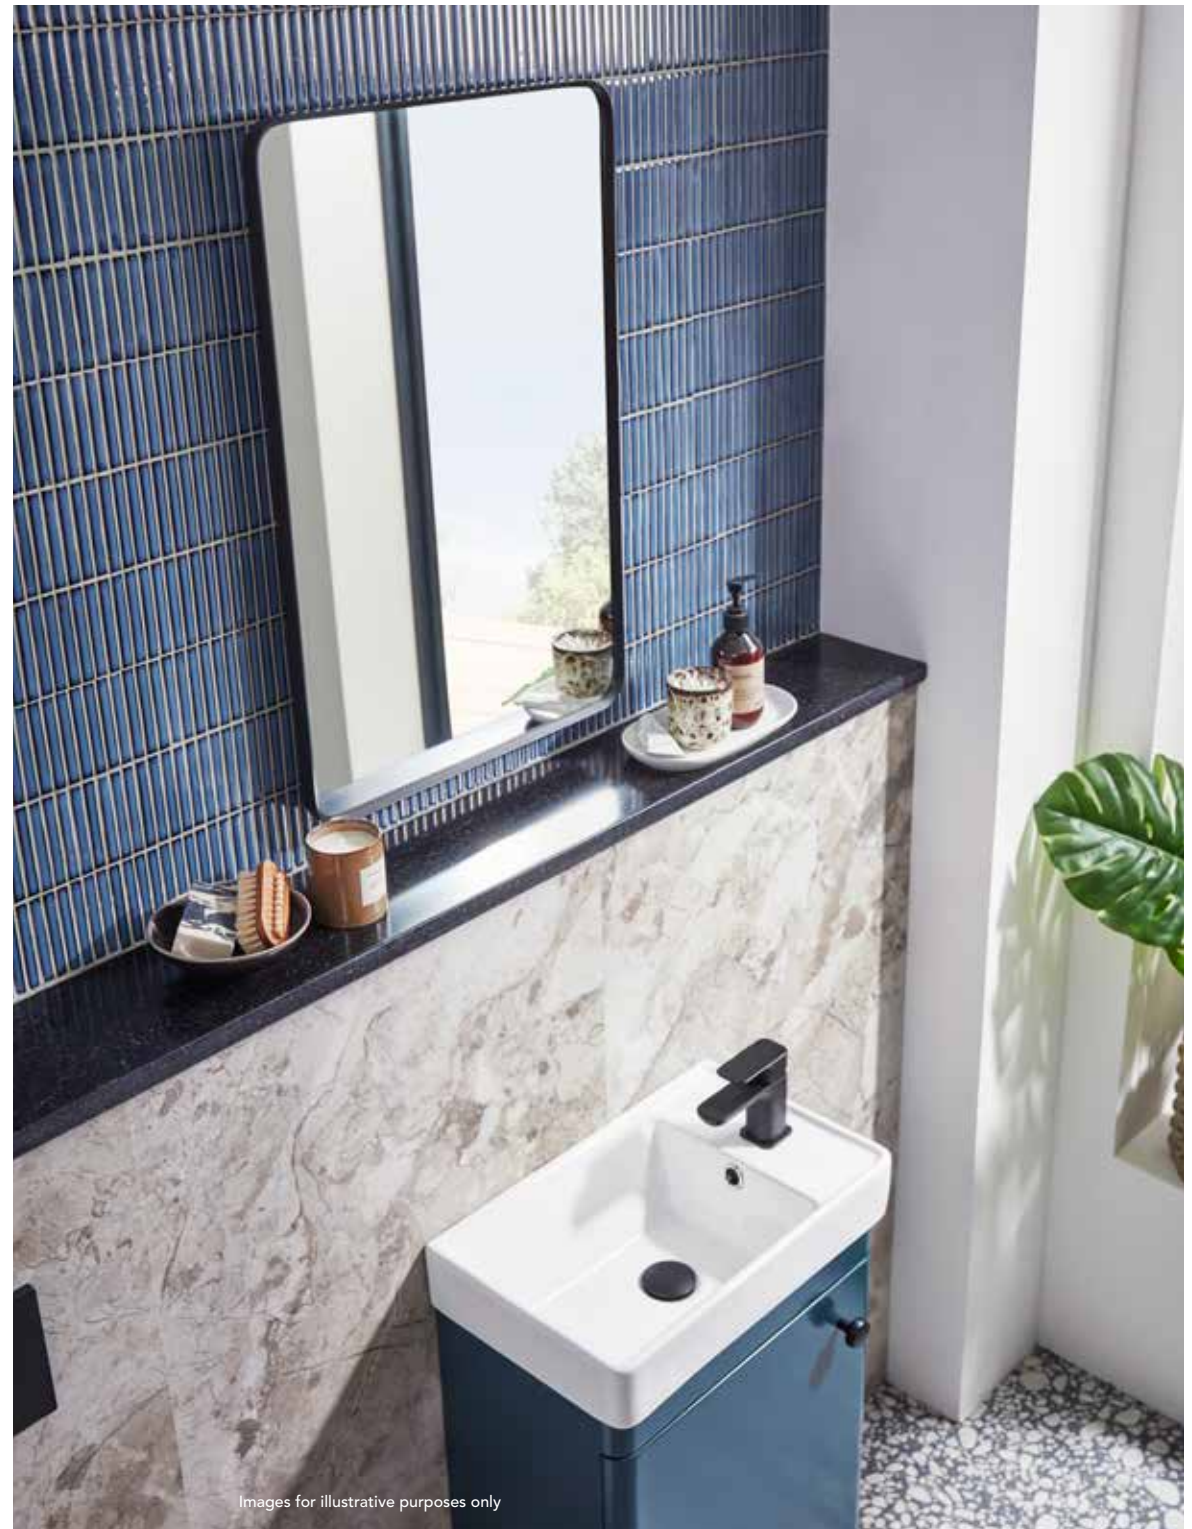

**VERGE PILL
Non-Illuminated**
H: 800mm W: 500mm
D: 38mm
TAVVRM50P
£247.22

**VERGE OVAL
Non-Illuminated**
H: 700mm W: 500mm
D: 38mm
TAVVRM50V
£235.00

**VERGE ROUND
Non-Illuminated**
H: 600mm W: 600mm
D: 38mm
TAVVRM60C
£172.78

**VERGE ROUND
Non-Illuminated**
H: 800mm W: 800mm
D: 38mm
TAVVRM80C
£247.22

Images for illustrative purposes only

MIRRORS - VERGE

BETA

Images for illustrative purposes only

BETA
H: 600mm W: 450mm
D: 23mm
TAVBTM045
£348.89