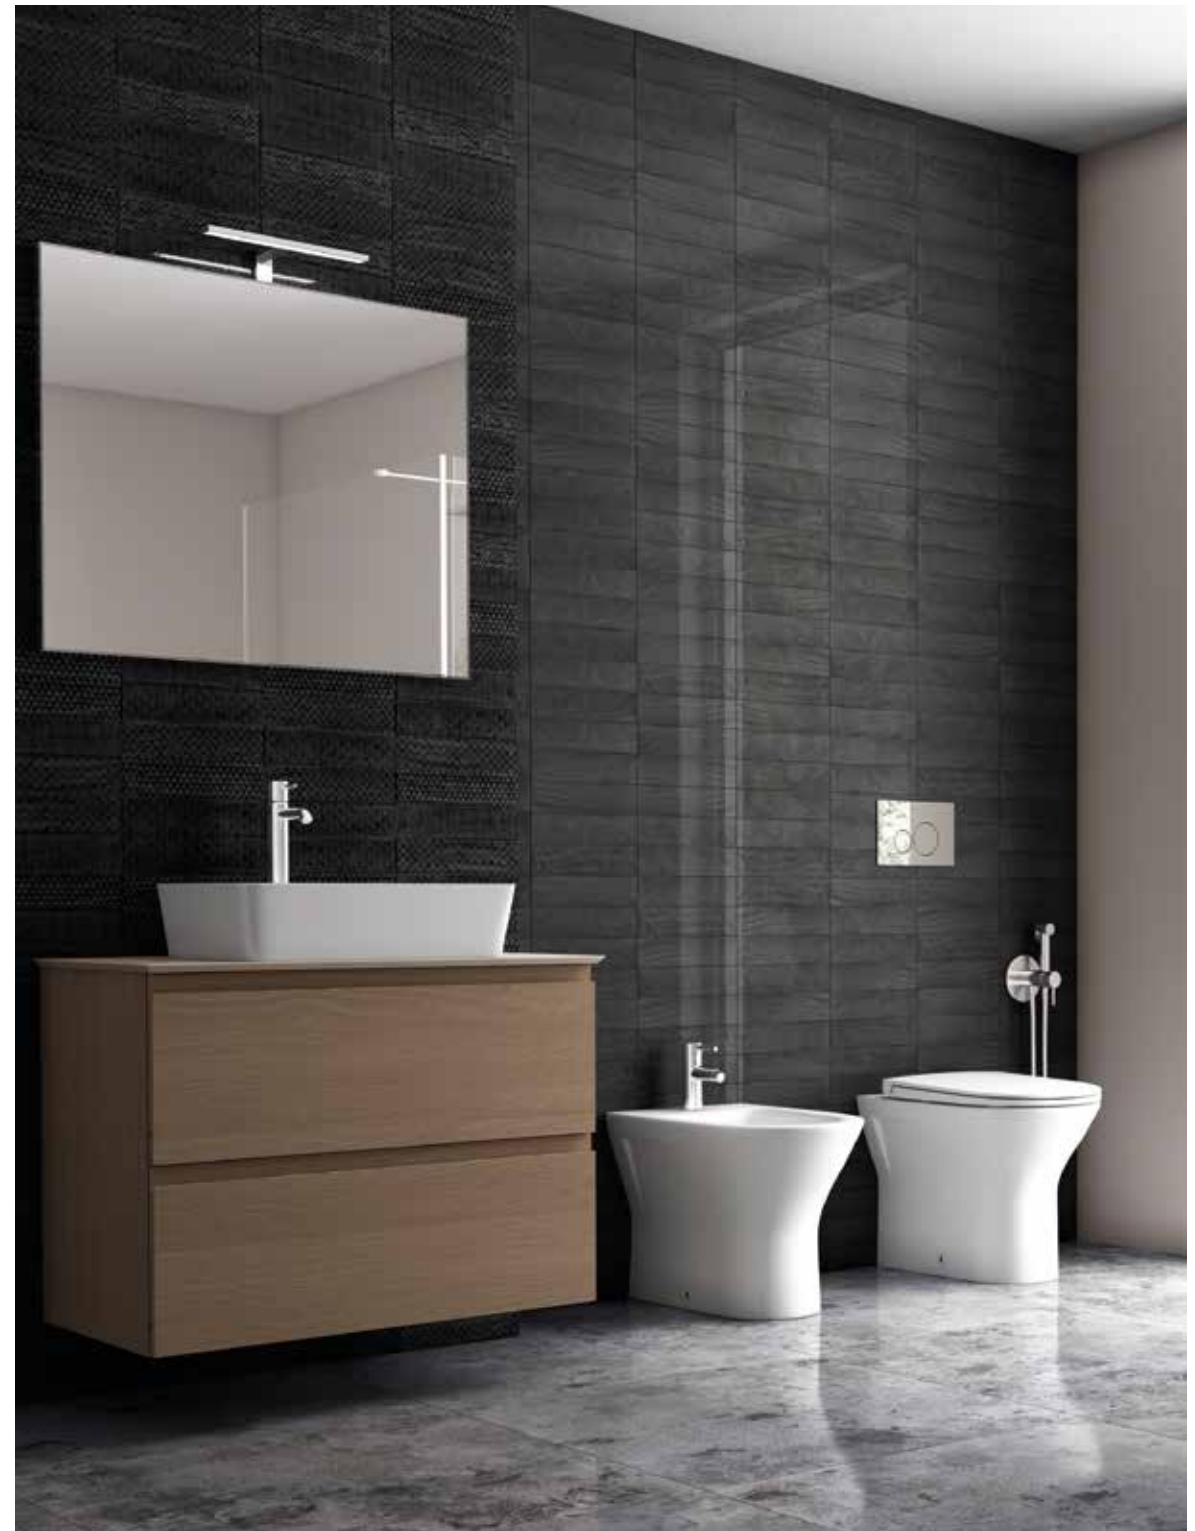

FEELING VESSELS

H: 130mm D: 420mm W: 420mm

Vessel	● Matt Grey	FEECT4200503A	£505.50
	● Matt White	FEECT4200500A	
	● Matt Greige	FEECT4200505A	
	● Matt Cappuccino	FEECT4200514A	
	● Matt Black	FEECT4200504A	

H: 130mm D: 360mm W: 500mm

Vessel	● Matt Grey	FEECT5000503A	£505.50
	● Matt White	FEECT5000500A	
	● Matt Greige	FEECT5000505A	
	● Matt Cappuccino	FEECT5000514A	
	● Matt Black	FEECT5000504A	

H: 130mm D: 350mm W: 550mm

Vessel	● Matt Grey	FEECT5500503A	£505.50
	● Matt White	FEECT5500500A	
	● Matt Greige	FEECT5500505A	
	● Matt Cappuccino	FEECT5500514A	
	● Matt Black	FEECT5500504A