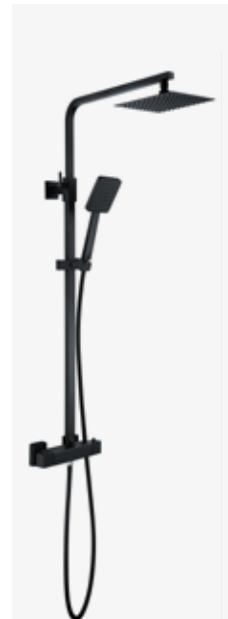

TAVSMT2511    £333.33

**Merit Push Bar Shower System - Black**

TAVSMT2512    £393.52

**Index Dual Function Shower - Brushed Brass**

TAVSND1512    £509.26

# EXPOSED SHOWERS

FURNITURE  
MIRRORS  
SANITARY WARE  
BRASSWARE  
SHOWERING  
BATHS  
HEATING  
ACCESSORIES

**200mm Traditional Exposed Thermostatic Shower Valve with Slide Rail**

- Comes with Adjustable shower arm
- 0.5 bar pressure

AVW31 £613.50

**Bar valve with Slide Rail Kit**

- Height 710mm
- 0.5 bar pressure
- Fast fit brackets supplied

AVVM31B £222.50

**Parma Square Shower with Rigid Riser**

- Riser height adjustment
- TMV2 Approved
- 0.5 bar pressure required
- Black matt finish