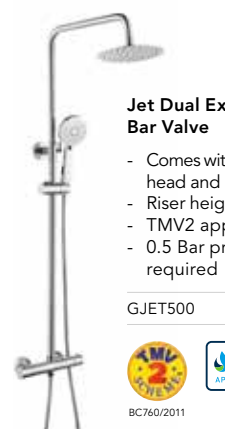

Jet Dual Exposed Bar Valve

- Comes with round shower head and round handset
- Riser height adjustment
- TMV2 approved
- 0.5 Bar pressure required

GJET500 £279.00

BC760/2011