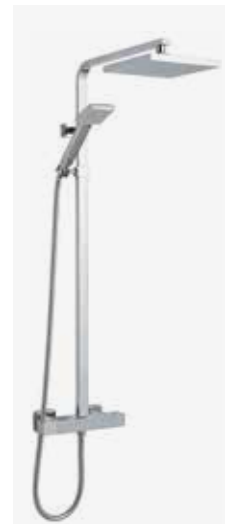

- Cool touch technology
- TMV2 Approved
- WRAS Approved
- 0.5 bar pressure required

AVVM94 £489.50

**Round Shower Head**

AVHG74 £35.50

**Pencil Shower Head**

AVHG77 £37.00

**Shower Handset Holder**

AVBR01 £18.00

### Square Thermostatic Shower Valve

- Comes with square shower head and square handset
- Riser height adjustment
- 0.5 Bar pressure required

BC760/2011

VM108 £329.00