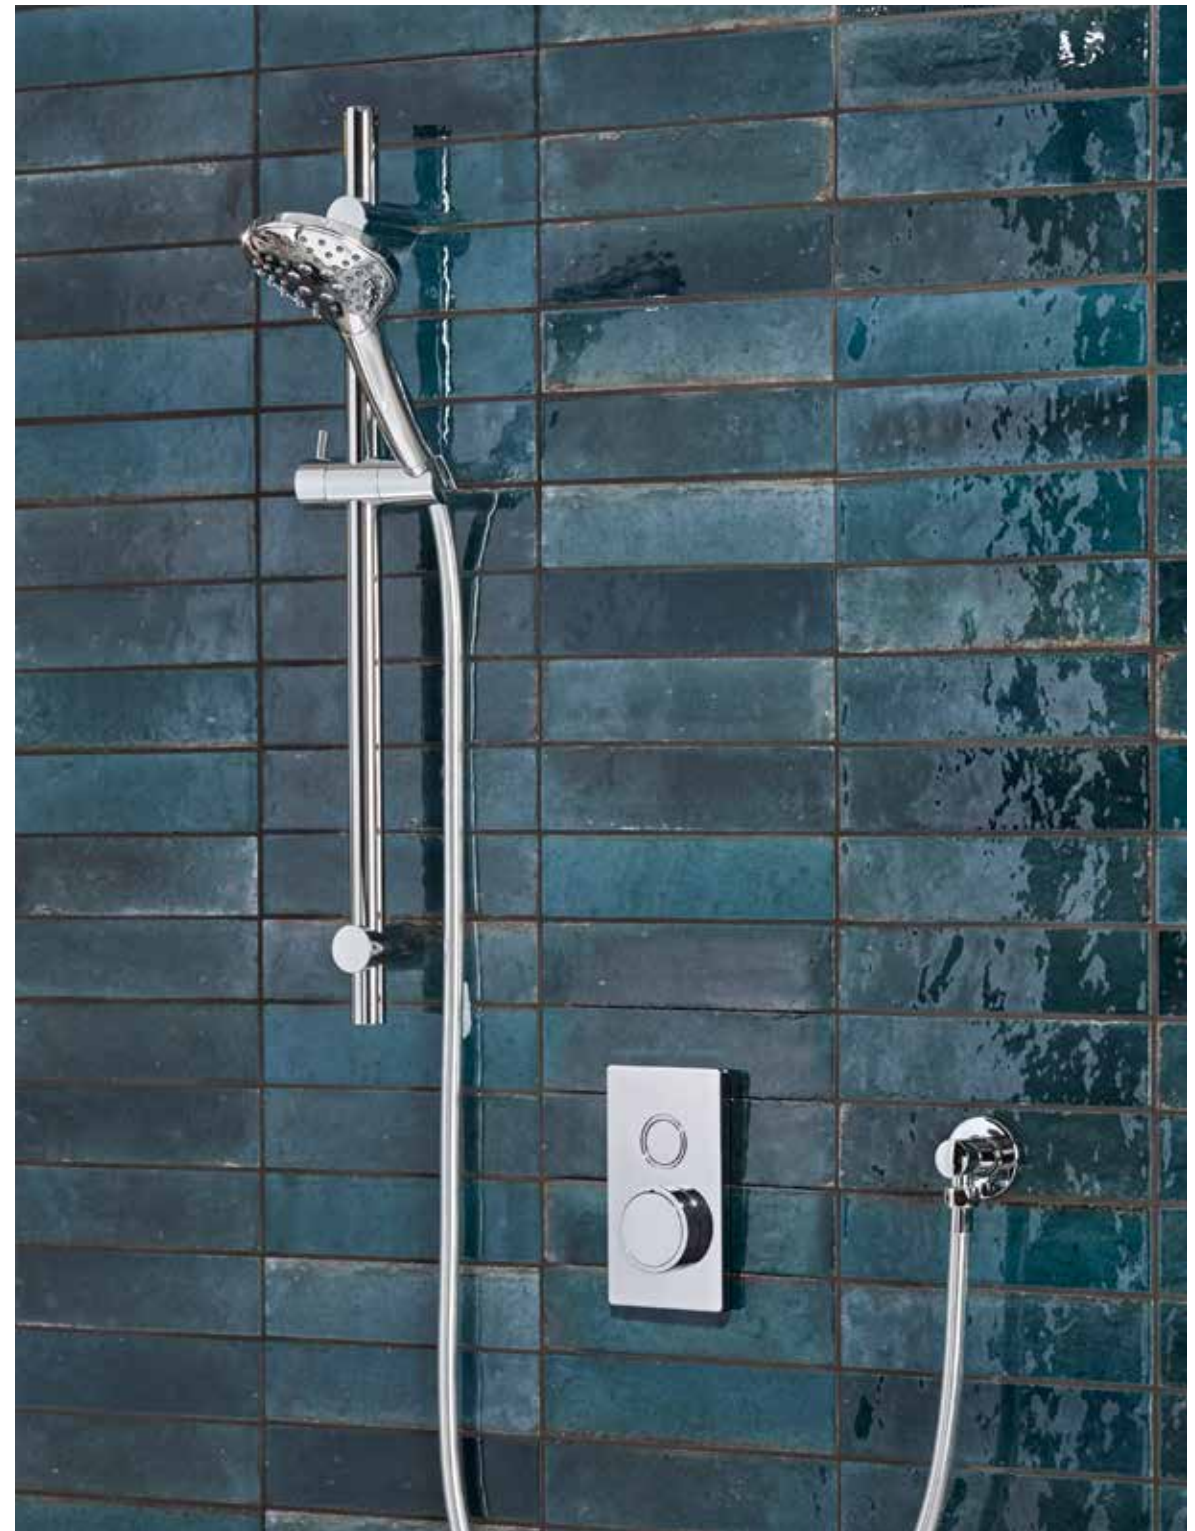

TAVSAX2516 £916.67

**Axiom Single Function Push Button Concealed System with Bath Filler**

TAVSAX2341 £601.85

**Axiom Dual Function Push Button Concealed Shower System with Shower Head Handset and Shower Head**

TAVSAX2549 £856.48

**Axiom Triple Function Push Button Concealed Shower System with Shower Head Handset and Shower Head**

TAVSAX2761 £1027.78

**Axiom Triple Function Push Button Concealed Shower System with Shower Head and Slide Rail Kit**

# QUANTUM

EXPOSED SHOWER

**Quantum Dual Function Bar Shower System - Black**

TAVSQT1512    £416.67

**Quantum Dual Function Bar Shower System - Brushed Brass**

TAVSQT1513    £509.26

**Merit Push Bar Shower System - Chrome**