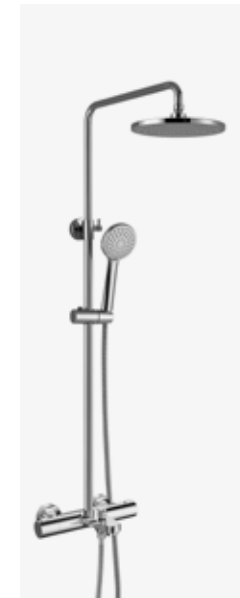

- PVD finish
- Adjustable Riser Head
- Grade A Brass Construction
- Round Shower Head & Pencil Handset
- Minimum operating pressure 0.5 bar

ERL500BB £743.75

**Merit Round 2 Function Diverter Bar Valve System**

- Adjustable height rigid riser rail
- Anti-scald thermostatic control for safe showering
- Built-in limescale resistance
- 1.0 bar pressure required
- Chrome finish

TAVSMT1509 £318.52

**Merit Black 2 Function Diverter Bar Valve System**

- Dual function bar valve shower system with an adjustable height shower rail
- Easy to clean PVC shower hose
- In a contemporary matt black finish

TAVSMT1513 £371.30

**Thermostatic Shower / Bath Mixer with Riser Rail Kit**

- Cool touch technology
- TMV2 Approved
- WRAS Approved
- 0.5 bar pressure required

AVVM94 £489.50

**Round Shower Head**

AVHG74 £35.50

**Pencil Shower Head**

AVHG77 £37.00

**Shower Handset Holder**

AVBR01 £18.00