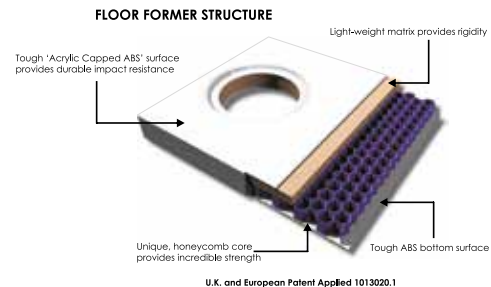

WETROOM TRAY FORMERS

Independently tested to demonstrate that our unique patent applied structure can withstand in excess of 1 ton of applied weight without notable deflection. Whilst being incredibly strong, our formers have also remained light-weight. As an example, our 900mm x 900mm former weighs only 11.5kg. This level of performance is unmatched by any other floor former on the market.

DESCRIPTION	CODE	PRICE
900 x 900 x 22mm	WFF900	£484.00
1000 x 1000 x 22mm	WFF1000	£484.00
1300 x 800 x 22mm	WFF1300	£484.00
1200 x 1000 x 22mm	WFF1200	£484.00
1400 x 900 x 22mm	WFF1400	£484.00
1500 x 800 x 22mm	WFF1500	£484.00

Note: Suitable for 10mm tile.
Other sizes available on request.

Wet Room Tray Former - To Suit Tiled Floor

Code	WFWASTETILE	£249.50

Wet Room Tray Former - To Suit Vinyl Floor

Code	WFWASTEVINYL	£249.50

FLEXI-SEAL

Use Flexi-Seal to protect floors and ceilings from expensive water damage caused by leaks from shower trays, baths and work surfaces.

Flexi-Seal uses a combination of a durable flexible rubber with a waterproof butyl based adhesive to give maximum protection between the application surface and tiles or panels.

Since the rubber is flexible, it will maintain a watertight seal whilst allowing for a certain amount of movement that is inevitable, particularly with new builds.

Available in 2m, 3m, 4m, 10m & 20m rolls.

2m	Code TFLEXI2	£31.00
3m	Code TFLEXI3	£46.50
4m	Code TFLEXI4	£61.50
10m	Code TFLEXI10	£151.50
20m	Code TFLEXI20	£301.50