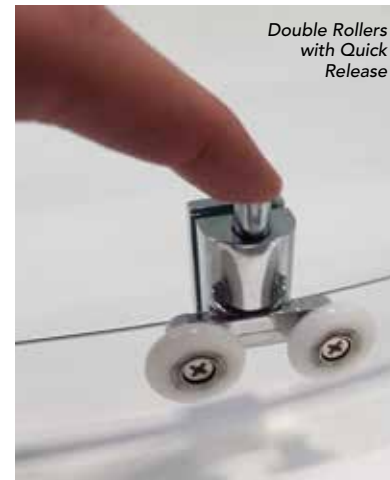

CASANUOVA

QUADRANT & OFFSET QUADRANT DOORS

CASANUOVA

SLIDING DOOR