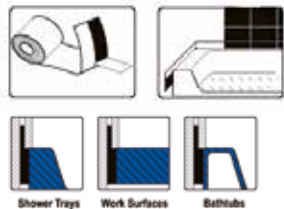

WETROOM TRAY FORMERS

Independently tested to demonstrate that our unique patent applied structure can withstand in excess of 1 ton of applied weight without notable deflection. Whilst being incredibly strong, our formers have also remained light-weight. As an example, our 900mm x 900mm former weighs only 11.5kg. This level of performance is unmatched by any other floor former on the market.

DESCRIPTION	CODE	PRICE
900 x 900 x 22mm	WFF900	£484.00
1000 x 1000 x 22mm	WFF1000	£484.00
1300 x 800 x 22mm	WFF1300	£484.00
1200 x 1000 x 22mm	WFF1200	£484.00
1400 x 900 x 22mm	WFF1400	£484.00
1500 x 800 x 22mm	WFF1500	£484.00

Note: Suitable for 10mm tile.
Other sizes available on request.

Wet Room Tray Former - To Suit Tiled Floor

Code	WFWASTETILE	£249.50

Wet Room Tray Former - To Suit Vinyl Floor

Code	WFWASTEVINYL	£249.50

FLEXI-SEAL

Use Flexi-Seal to protect floors and ceilings from expensive water damage caused by leaks from shower trays, baths and work surfaces.

Flexi-Seal uses a combination of a durable flexible rubber with a waterproof butyl based adhesive to give maximum protection between the application surface and tiles or panels.

Since the rubber is flexible, it will maintain a watertight seal whilst allowing for a certain amount of movement that is inevitable, particularly with new builds.

Available in 2m, 3m, 4m, 10m & 20m rolls.

2m	Code TFLEXI2	£31.00
3m	Code TFLEXI3	£46.50
4m	Code TFLEXI4	£61.50
10m	Code TFLEXI10	£151.50
20m	Code TFLEXI20	£301.50

PROTECTS AGAINST WATER DAMAGE CAUSED BY LEAKS

BONDMASTER TANKING SYSTEM