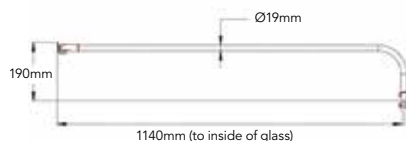

CASANUOVA

WETROOM PANELS

CHROME PROFILES

Casanuova 300mm Wet Room Flipper Panel CNVWR300 £225.00	Casanuova 700mm Wet Room Panel CNVWR700 £298.00	Casanuova 800mm Wet Room Panel CNVWR800 £298.00
Casanuova 900mm Wet Room Panel CNVWR900 £298.00	Casanuova 1000mm Wet Room Panel CNVWR1000 £328.00	Casanuova 1100mm Wet Room Panel CNVWR1100 £343.00
Casanuova 1200mm Wet Room Panel CNVWR1200 £343.00	Casanuova 1400mm Wet Room Panel CNVWR1400 £360.00	

OPTIONAL BRACKETS - CHROME AS STANDARD

Casanuova Wet Room Panel Extra Height Support Arm CNVWRSUP £113.50	Casanuova Wet Room T-Piece for End Panel CNVVRT £24.00

BLACK PROFILE

Casanuova Wetroom Black Kit CNVWRBLACKKIT £141.00	Casanuova Wetroom 300mm Black Flipper Panel CNVWR300BLK £256.00	Casanuova Black T-Piece CNVWRTBLK £26.50

BRUSHED BRASS PROFILE

Casanuova Wetroom Brushed Brass Kit CNVWRBRUSHKIT £134.50	Casanuova Brushed Brass Wetroom 300 Flipper Panel CNVWR300BRUSH £244.00

Features:

- 8mm toughened glass
- 1900mm high
- Easy clean glass
- Hinged deflector panel
- 1m support bar
- T-Piece for end panel support
- Additional height support bar