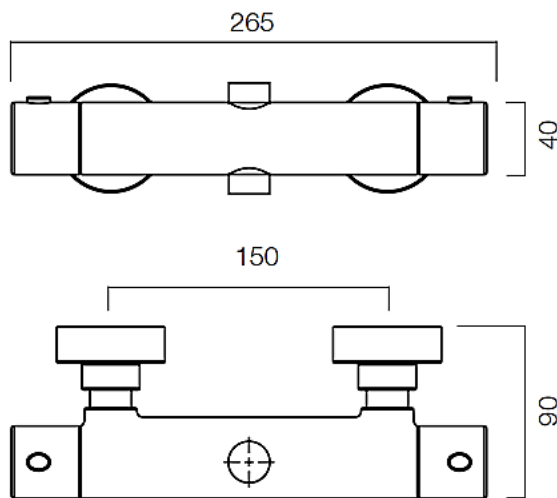

R.T. LARGE

ESTABLISHED 1969

Technical Data Information

Merit Push Button Bar Valve Black
TAVSMT2512

Black Electroplated

Inlet Pressure	Flow Rate (l/min)
0.2bar	4
0.3bar	5.5
0.5bar	7
1bar	11
2bar	14
3bar	20

INFORMATION

How tall is the riser rail? Adjustable height - maximum 1140mm

How long is the shower hose? 1.5m

What is the recommended minimum pressure for the valve? 0.5BAR

What is the valve connection size? 3/4" threaded inlets / 1/2" threaded outlet

Materials:

Riser - Stainless Steel (Electroplated)

Valve - Brass (Electroplated)

Slider - ABS

Handset - ABS

Shower Head - ABS

All Dimensions are in millimetres. | All Dimensions in mm have a tolerance of ± 5 mm The information contained on this page is correct at date of issue. Fitting dimensions are provided as a guide only. Some variation may occur due to manufacturing tolerances. We pursue a policy of continuing improvement in design and performance of our products and so reserve the right to change specifications without prior notice.