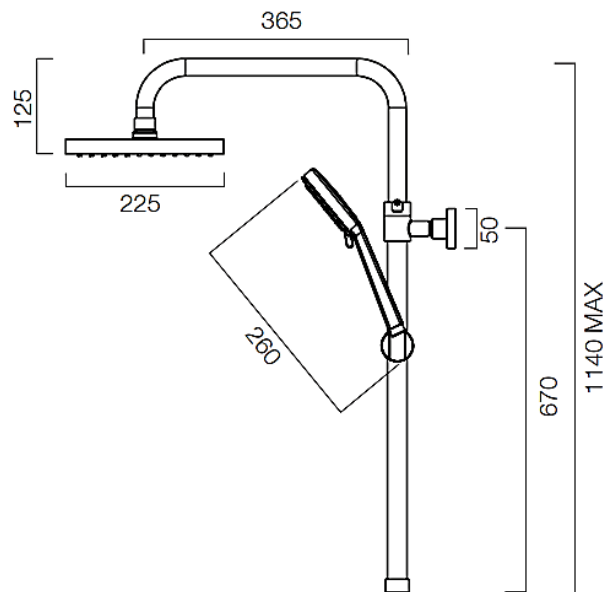

R.T. LARGE

ESTABLISHED 1969

Technical Data Information

Merit Push Button Bar Valve Black
TAVSMT2512

Black Electroplated

Inlet Pressure	Flow Rate (l/min)
0.2bar	4
0.3bar	5.5
0.5bar	7
1bar	11
2bar	14
3bar	20

INFORMATION

How tall is the riser rail? Adjustable height - maximum 1140mm

How long is the shower hose? 1.5m

What is the recommended minimum pressure for the valve? 0.5BAR

What is the valve connection size? 3/4" threaded inlets / 1/2" threaded outlet

Materials:

Riser - Stainless Steel (Electroplated)

Valve - Brass (Electroplated)

Slider - ABS

Handset - ABS

Shower Head - ABS

All Dimensions are in millimetres. | All Dimensions in mm have a tolerance of ± 5 mm The information contained on this page is correct at date of issue. Fitting dimensions are provided as a guide only. Some variation may occur due to manufacturing tolerances. We pursue a policy of continuing improvement in design and performance of our products and so reserve the right to change specifications without prior notice.