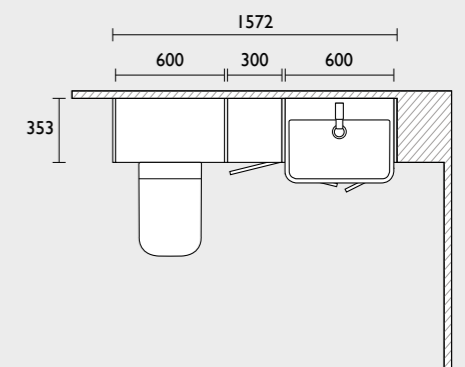

Legacy - Standard Depth Furniture

- 600 back to wall WC unit
- Structure back to wall WC & seat
- Vortex cistern
- Oval dual flush plate
- 300 floor cupboard (oak carcass)
- 600 basin unit (oak carcass)
- Q60 semi-countertop basin
- Cheltenham basin mixer
- Florence chrome handles x3
- 600 mirror
- Filler/clad-on end panel x4
- 1880 solid surface worktop (carrara)
- 1500 plinth (worktop & plinth cut to size)