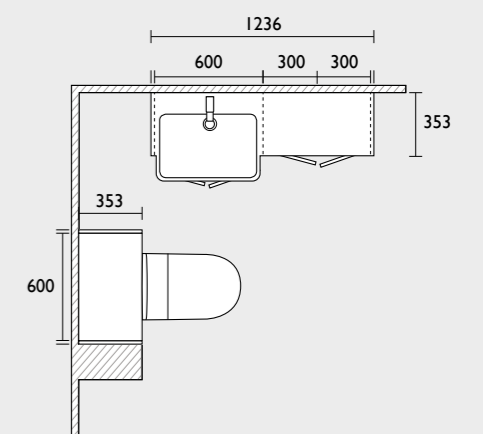

Calm - Standard Depth Furniture

- 600 back to wall WC unit
- Orbit back to wall WC & seat
- Vortex cistern
- Circles dual flush plate - chrome
- 600 basin unit (graphite carcass)
- Standard depth integrated basin & worktop (left hand)
- Signal basin mixer
- Tula handles x4
- 300 floor cupboard (graphite carcass) x2
- Accord 800 mirror
- Filler/clad-on end panel x4
- 680 solid surface worktop - arctic white
- 1500 plinth (worktop & plinth cut to size)