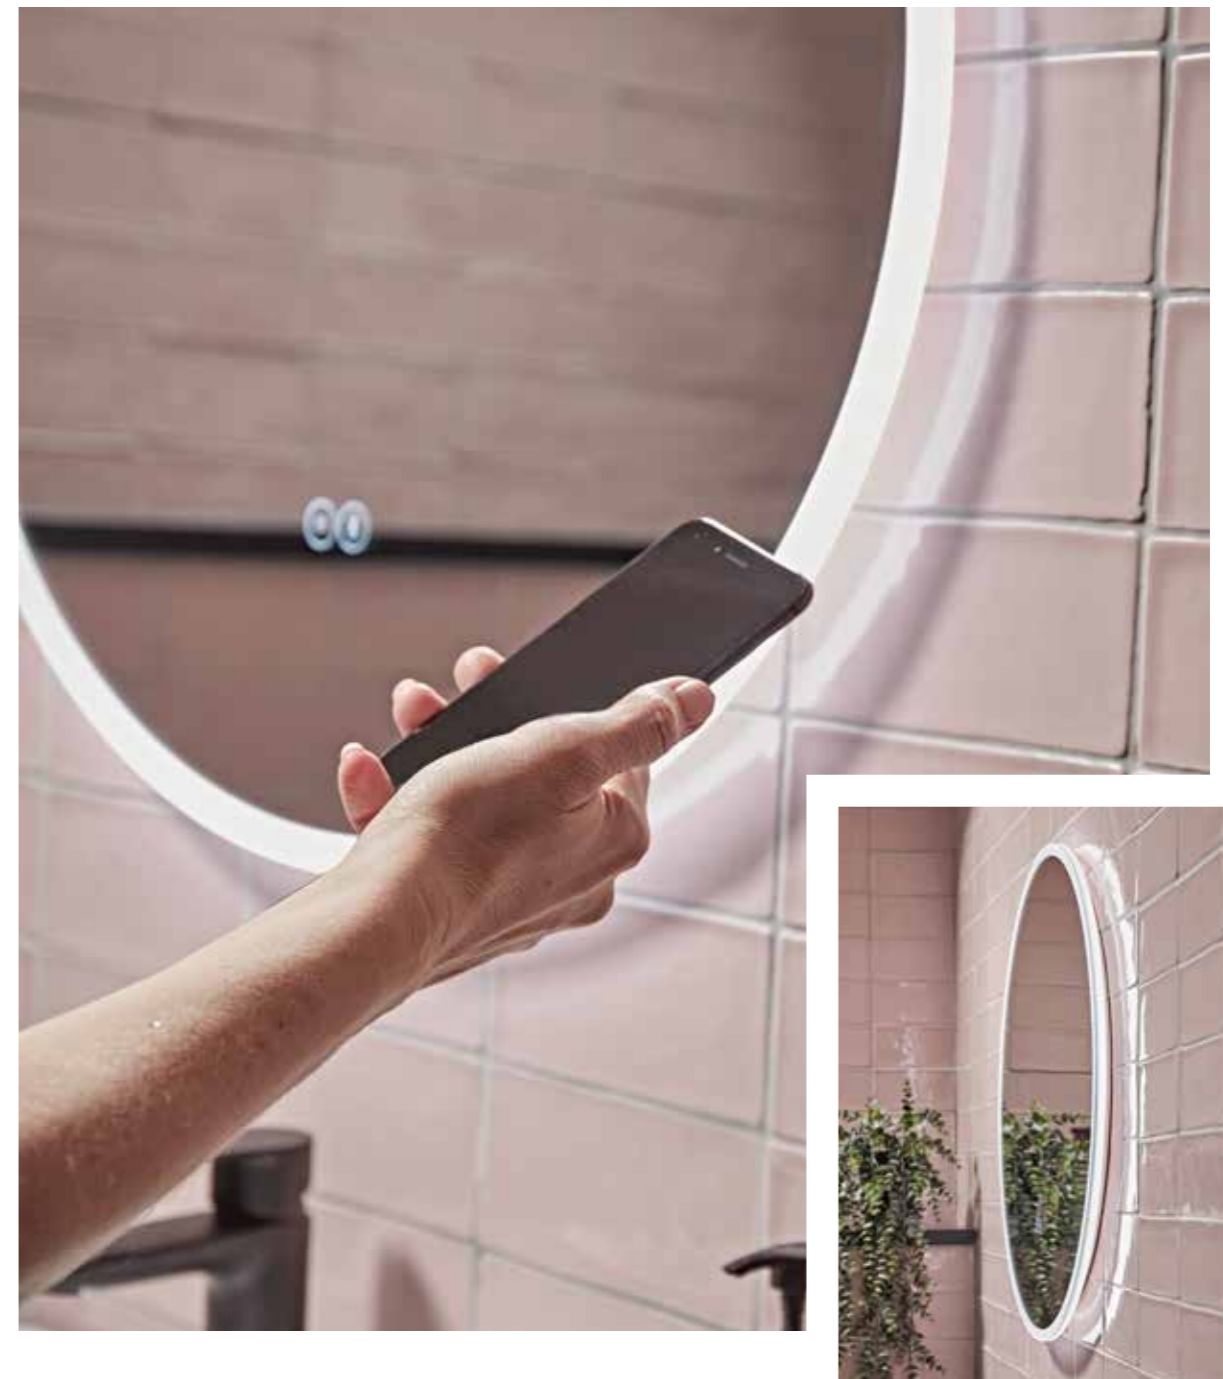

RESONATE

With **Bluetooth**® wireless technology, LED illumination, heated demister pad and touch control, this is the epitome of a multifunctional bathroom mirror. With two styles to choose from (circular or rectangular), this slim, modest design will sit beautifully above a more contemporary bathroom vanity unit

- Available in either a 600mm/800mm circular or a 500mm rectangular design
- **Bluetooth**® wireless technology allows you to easily pair your smartphone or tablet to the mirror and control your music
- Ultra slim 25mm depth
- Touch control buttons turn the lighting and **Bluetooth**® on/off
- Heated demister pad prevents mirror steaming up
- IP44 rated - for safe use in the bathroom

Resonate 500mm Mirror
500(w) x 700(h) x 25(d)mm

RSM050 **£464.00**

Resonate 600mm Circular Mirror
600(w) x 600(h) x 25(d)mm

RSM600C **£483.00**

Resonate 800mm Circular Mirror
800(w) x 800(h) x 25(d)mm

RSM800C **£540.00**