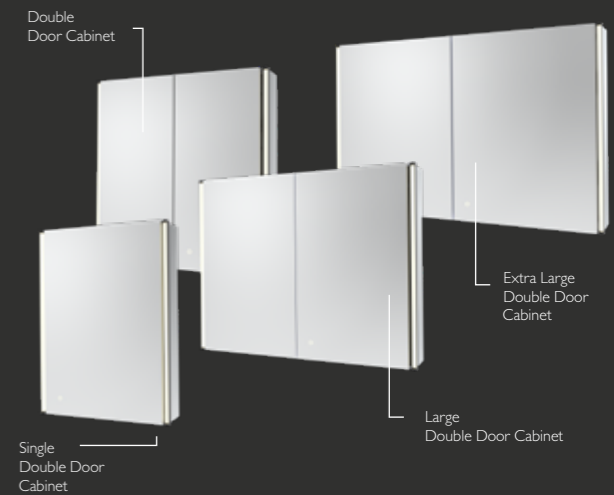

SOMETHING TO SUIT ALL BATHROOMS

At Tavistock we are mindful that bathrooms come in all shapes and sizes. That's why we have ensured our cabinets offer a selection of sizes to suit any bathroom, no matter how big or small.