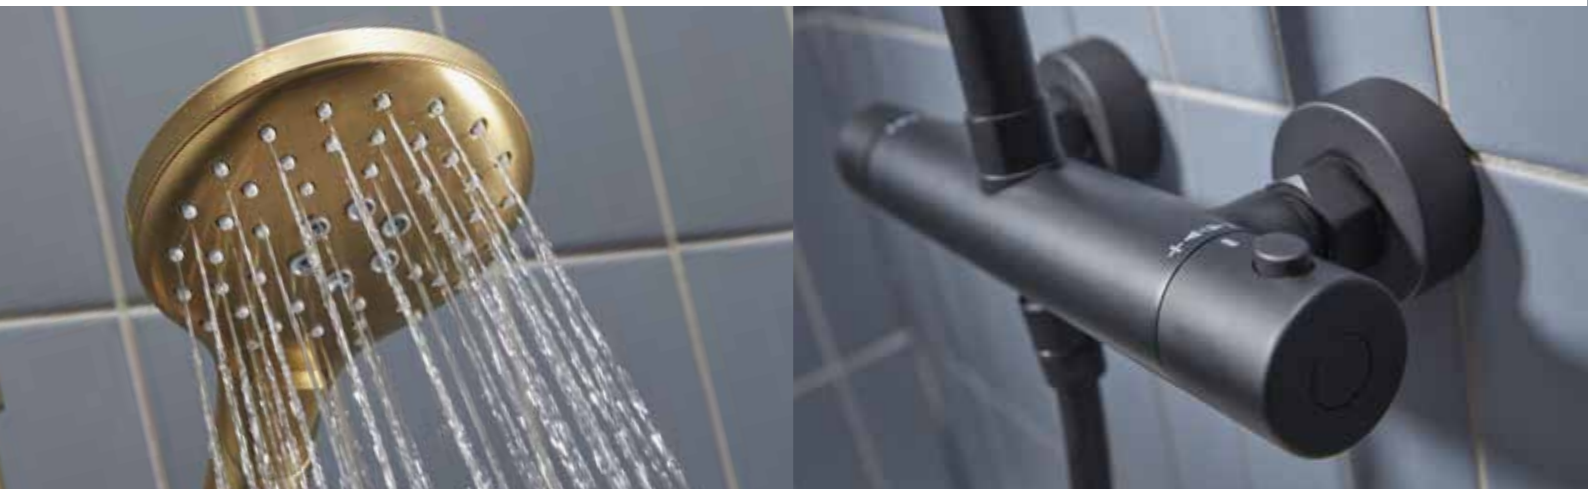

Great Value
Dual function bar valve shower systems. Functional design meets contemporary style. Ideal for the smaller budget.

PVD
HARDWEARING & SCRATCH RESISTANT COATING ON BRUSHED BRASS

10
YEAR
GUARANTEE
INCLUDES THERMOSTATIC CARTRIDGE

Quantum Dual Function Bar Shower System

SQT2209	Chrome	£412.00
SQT1512	Black	£450.00
SQT1513	Brushed Brass	£550.00

Features

- Cool Touch technology ensuring the valve is not hot to the touch during use
- 250mm stainless steel overhead shower
- 110mm 3 function push button control shower handset
- Anti-Scald thermostatic control for safe showering
- Height adjustable riser rail
- Includes bar valve compression quick fixing kit
- Minimum recommended pressure 1.0bar

QUANTUM BAR SHOWERS