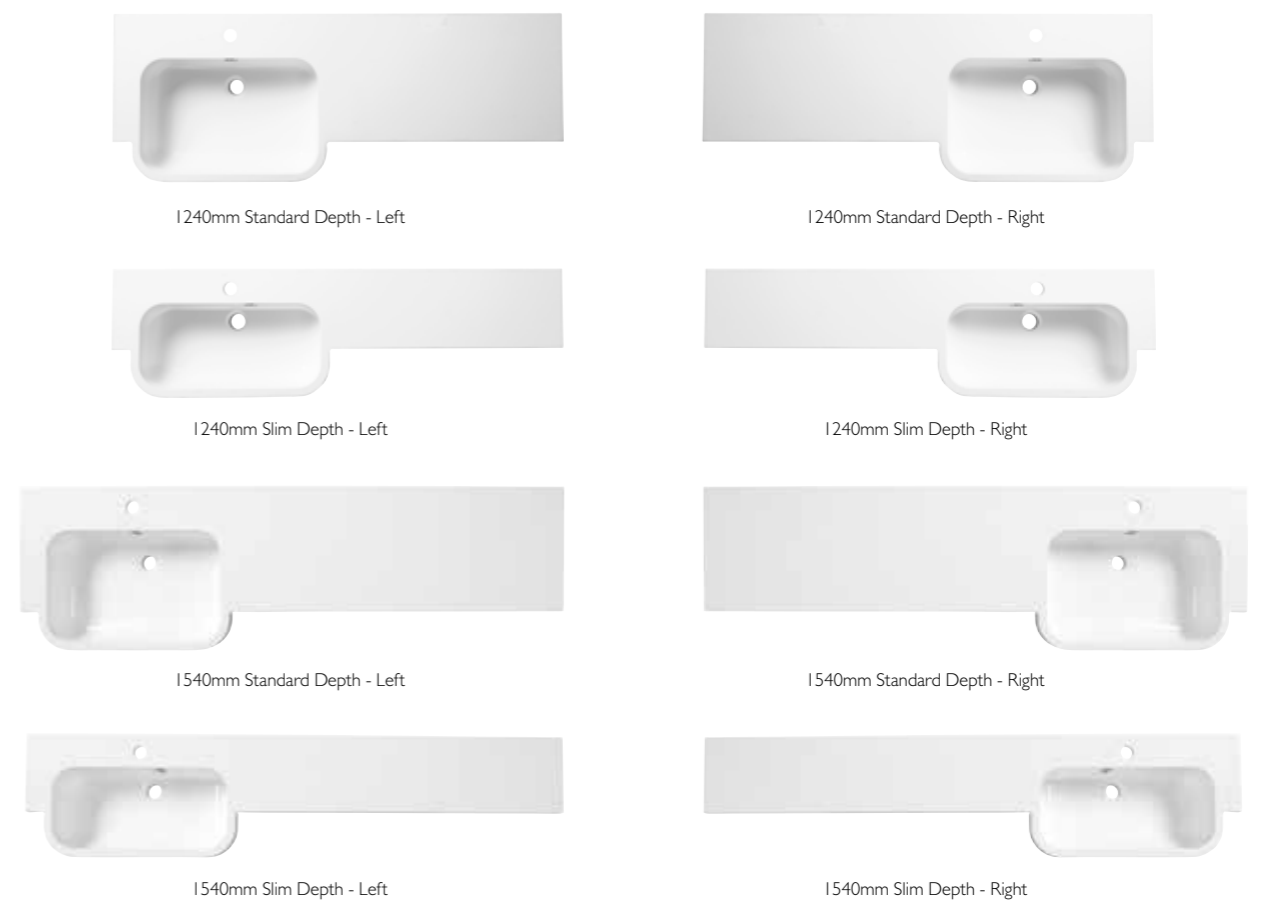

Expertly moulded into a single piece, our Isocast basins with integrated worktop strike the perfect balance between form and function. This clean and seamless look works equally well with both classic and contemporary bathroom designs.

Integrated basin and worktops are available in standard or slim depths and left or right handed options to suit your plan.