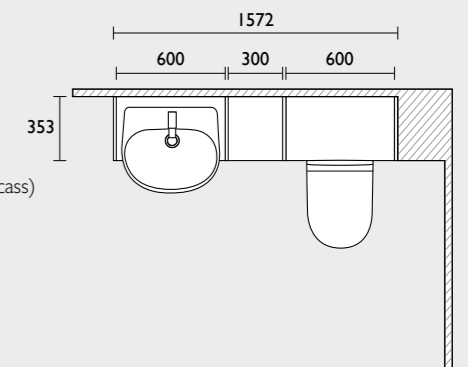

Legacy - Standard Depth Furniture

- 600 back to wall WC unit
- Micra Evo back to wall WC & seat
- Vortex cistern
- Traditional dual flush plate
- 300 three drawer floor cupboard (oak carcass)
- 600 basin unit (oak carcass)
- Micra Evo semi-countertop basin
- Marston basin mixer
- Sofia knob x5
- 600 Verge mirror
- Filler/clad-on end panel x4
- 1880 solid surface worktop (arctic white)
- 1500 plinth (worktop & plinth cut to size)