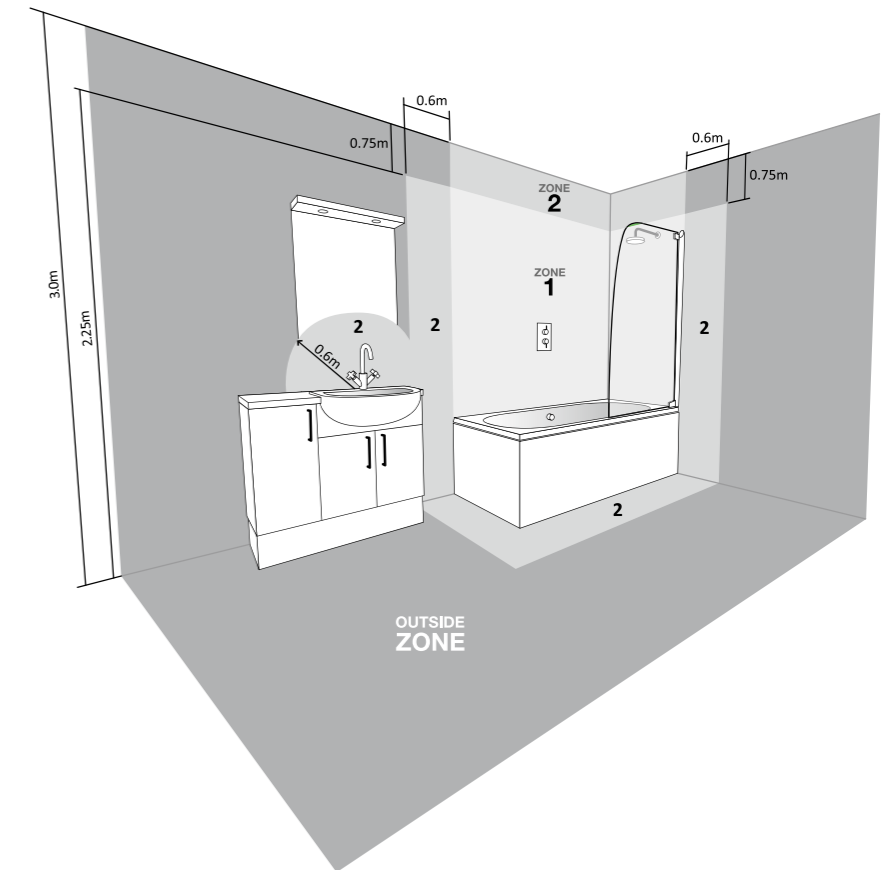

ZONE 1

Electrical fittings in this zone require separated extra low voltage and a minimum rating of IP44 (splash proof).

ZONE 2

Electrical fittings in this zone require a minimum rating of IP44 (splash-proof).