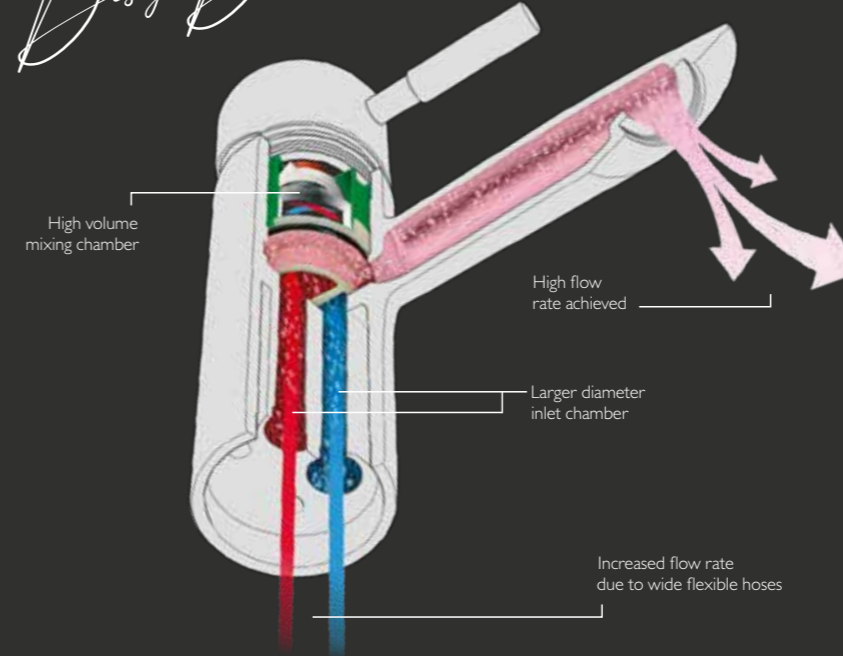

Design Detail

TAP OPERATING PRESSURE

Plumbing systems can sometimes suffer from poor flow rates. The UK is unique in that many homes are still using the more traditional, low pressure gravity fed plumbing systems commonly found in older properties.

Some manufacturers tend to design taps suitable for modern plumbing systems which can often cause disappointing flow rate when using the taps in UK homes. Tavistock's in-house design team have

recognised this problem and engineered our taps for use with both high and low pressure systems. Most of our taps operate at 0.1 bar or above.

If you are unsure, we recommend you seek advice from your plumber who will advise you on the plumbing system you have and the likely water pressures it can achieve. If pressures are too low even for our low pressure taps, you will be able to increase your water pressure using a

suitable water pump, your retailer or plumber can advise you on this. Please note that all of our taps are also suitable for high pressure plumbing systems.