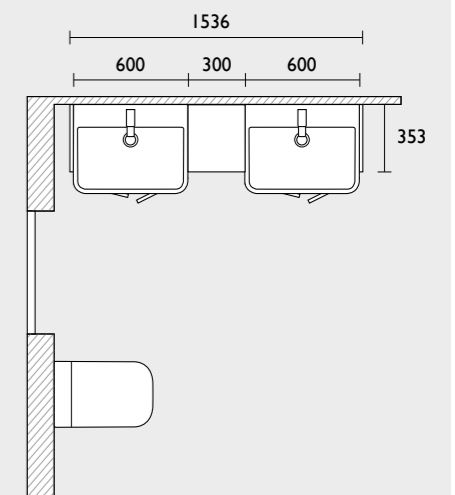

- Structure wall hung WC & wrap over seat
- Vortex cistern
- 0.82 wall hung WC frame
- Circles flush plate - (black)
- 600 basin unit x2 (white carcass)
- 300 3x drawer floorunit (white carcass)
- Structure semi-counterop basin x2
- Hana black handles x7
- Anthem basin mixer- black x2
- Verge pill mirror x2
- Filler/clad-on end panel x2
- 1880 & solid surface worktop (grey quartz) (worktop cut to size)