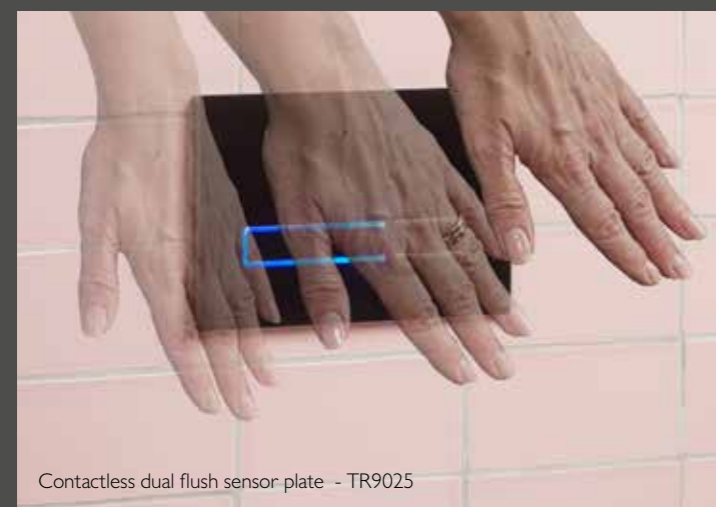

CONCEALED CISTERN CONTACTLESS DUAL FLUSH SENSOR KIT

Eliminate the need to touch surfaces and reduce water consumption with our easy-to-install, battery-operated flush sensor, which is designed to replace a conventional flush button.

A choice of discreet decals are included to indicate the sensor button if required.

A quick wave of the hand in front of the sensor activates the reduced flush, whilst holding your hand slightly longer triggers a full flush.

Contactless dual flush sensor kit - TR9014

Smart Design

MAKE LIFE A LITTLE EASIER

Our WCs are designed with convenience in mind. Rimless technology makes our WCs easy to clean and means that germs have nowhere to hide as water is projected around the bowl, ensuring it is completely clean.