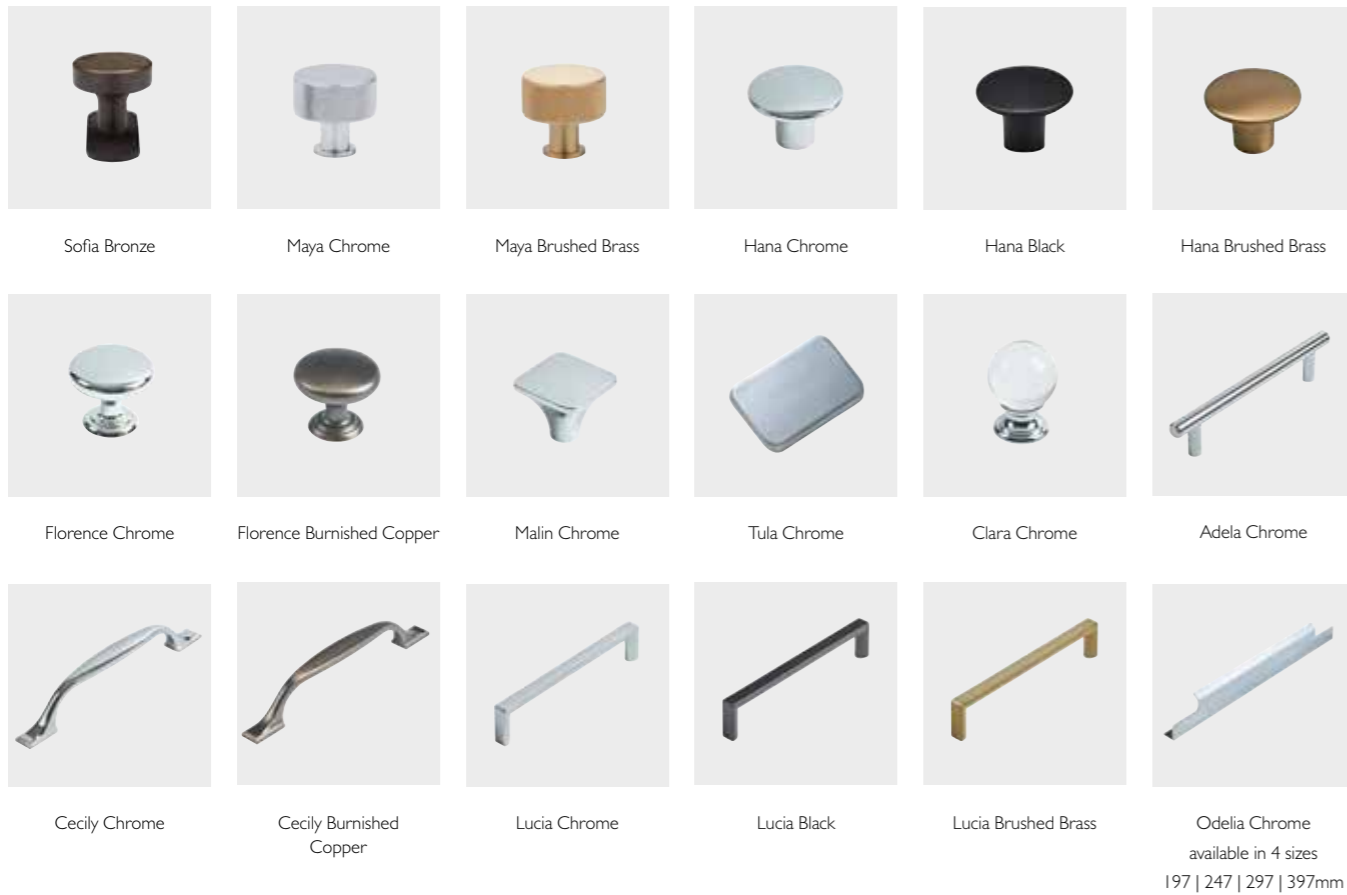

Alternatively you can wall mount your furniture, should you wish to create a more contemporary styled bathroom.

Finally, choose your bath panel to keep everything coordinated. See pages 139.

HANDLES

Sleek, contemporary & modern classic designs

Choose the handle that best reflects your chosen bathroom style; whether it's curved and rounded or sleek and contemporary. See page 135 for full product details.

INTEGRATED BASINS & WORKTOPS

Strike the perfect balance between form & function

Expertly moulded into a single piece, our Isocast basins with integrated worktop strike the perfect balance between form and function. This clean and seamless look works equally well with both classic and contemporary bathroom designs.

Integrated basin and worktops are available in standard or slim depths and left or right handed options to suit your plan.

COUNTERTOP BASINS

Sleek, contemporary & modern classic designs

COUNTERTOP BASINS