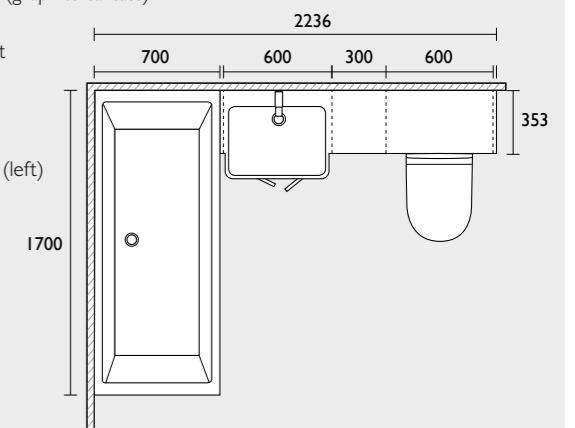

Legacy - Standard Depth Furniture

- 300 three drawer floor cupboard (graphite carcass)
- 600 back to wall WC unit
- Micra Evo back to wall WC & seat
- Vortex cistern
- Contactless dual flush sensor
- 600 basin unit (graphite carcass)
- 1540 integrated basin & worktop (left)
- Anthem basin mixer
- Hana handles x5
- 600 Beta mirror
- Filler/clad-on end panel x2
- 1500 plinth (cut to size)
- Anthem bath filler
- 1700 bath panel & plinth
- 700 end bath panel & plinth