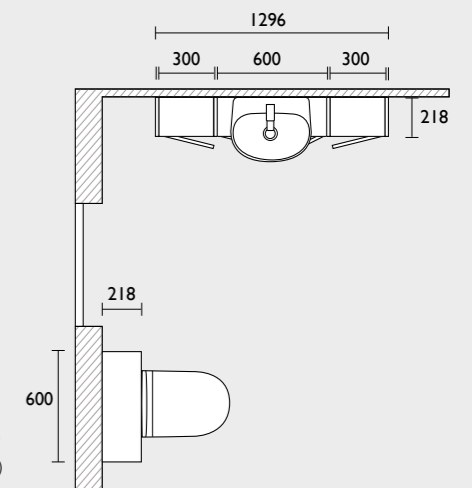

Legacy - Slim Depth Furniture

- 600 back to wall WC unit
- Lansdown back to wall WC & seat
- Vortex cistern
- Oval dual flush plate
- 300 tall floor cupboard (oak carcass)
- 600 basin unit (oak carcass)
- Lansdown semi-countertop basin
- 300 floor cupboard (oak carcass)
- Marston mono basin mixer
- Sofia knobs x5
- Oval Verge mirror
- Filler/clad-on end panel x4
- Tall filler/clad-on end panel x2
- 1880 solid surface worktop (arctic white)
- 1500 plinth (worktop & plinth cut to size)
- Recharging station