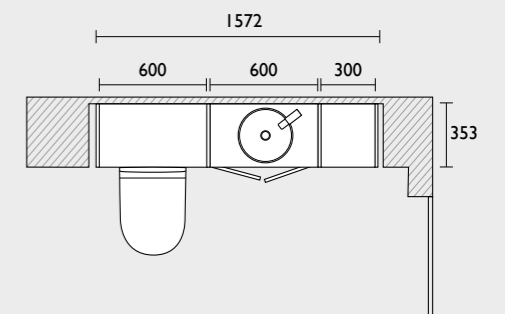

Legacy - Standard Depth Furniture Run

- 600 back to wall WC unit
- Micra Evo back to wall WC & seat
- Vortex cistern
- Oval flush button
- 600 basin unit (oak carcass)
- Fen round countertop basin
- Anthem tall basin mixer
- 300 floor cupboard (oak carcass)
- Hana knobs x 3
- 600 Oxygen mirror
- Filler/clad-on end panel x4
- 1880 solid surface worktop (carrara)
- 1500 plinth (worktop & plinth cut to size)