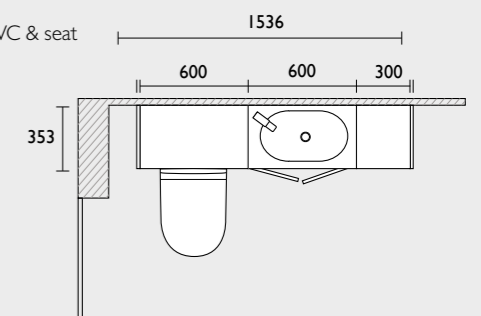

Calm - Slim Depth Furniture

- 600 back to wall WC unit
- Micra Evo comfort height back to wall WC & seat
- Comfort height cistern
- Round flush button
- 600 basin unit (graphite carcass)
- Bay pill countertop basin
- Anthem tall basin mixer
- 300 three drawer floor cupboard (graphite carcass)
- Lucia handles x5
- 800 Oxygen mirror
- Filler/clad-on end panel x2
- 1880 solid surface worktop (arctic white)
- 1500 plinth (worktop & plinth cut to size)