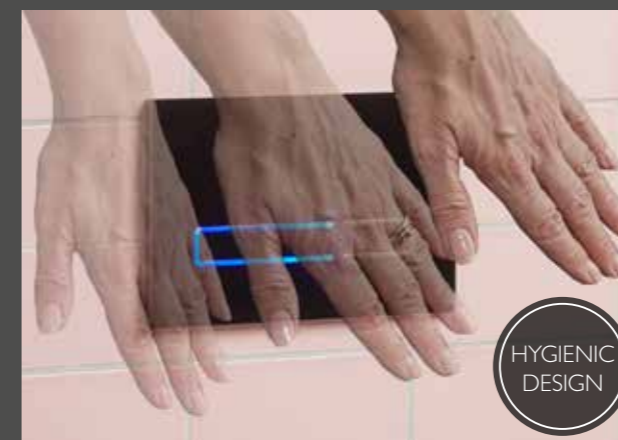

Contactless Dual Flush Sensor

Black
210(w) x 137(h)mm

Sensor - TR9014   **£166.00**

CONTACTLESS SENSOR DUAL FLUSH PLATE

- Recommended for in-wall installations
- Contactless flushing
- Powered by 4 x AA batteries (easy to change, no tools required)
- Low battery power alarm (battery life in excess of 1 year)
- Dual flush
- Manual override flush
- Illuminates on operation
- Use on wall hung frames and In-wall cistern (not compatible with slim depth furniture)

Contactless Sensor Flush Plate

Black
210(w) x 137(h)mm

Flush Plate - TR9025   **£185.50**

TOUCH OPERATED SENSOR DUAL FLUSH PLATE

- Recommended for furniture or lower height installations
- Touch operated to prevent inadvertent use
- Powered by 4 x AA batteries (easy to change, no tools required)
- Low battery power alarm (battery life in excess of 1 year)
- Dual flush
- Manual override flush
- Illuminates on operation
- Use on wall hung frames and In-wall cistern (not compatible with slim depth furniture)

Touch Operated Dual Flush Sensor Plate

Black
210(w) x 137(h)mm

Flush Plate - TR9016   **£185.50**

TAKE A LOOK...
See how the sensor flush plates operate