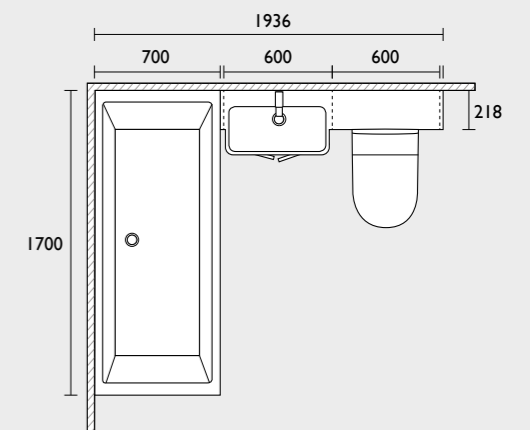

Calm - Slim Depth Furniture

- 1700 bath panel
- 700 end panel (bath)
- Tier bath shower mixer & handset
- 600 basin unit (graphite carcass)
- Slim depth integrated basin & worktop (left hand)
- 600 back to wall WC unit
- Structure back to wall WC & seat
- Vortex cistern
- Contactless flush sensor
- Odelia handles x2
- Tier basin mixer
- Aster mirror
- Filler/clad-on end panel x2
- 1500 plinth (worktop & plinth cut to size)