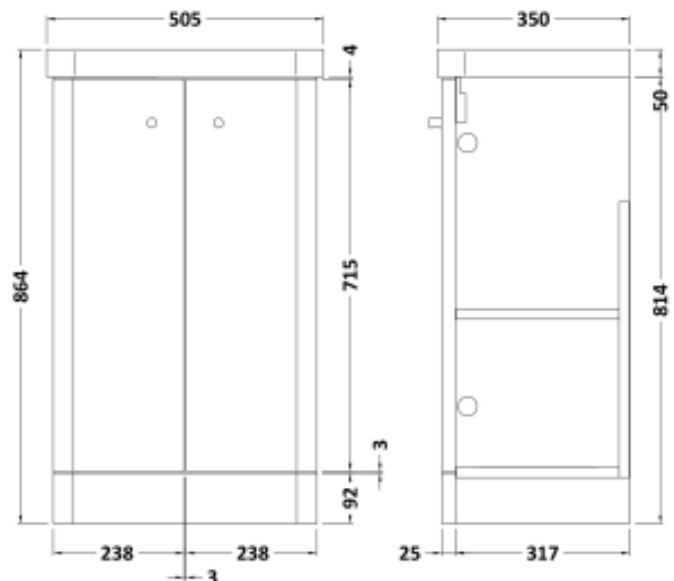

Technical Data Information

Product Code: URC0803

Information: Corfu 500mm Floor Standing 2 Door Unit
– Satin Green
Short Projection
Soft Close Drawers
Knob Handle Included

Overall Dimensions: H: 864mm x W: 505mm x D: 355mm

All Dimensions are in millimetres. The information contained on this page was correct at date of issue. Fitting dimensions are provided as a guide only. Some variation may occur due to manufacturing tolerances. We pursue a policy of continuing improvement in design and performance of our products and so reserve the right to change specifications without prior notice.