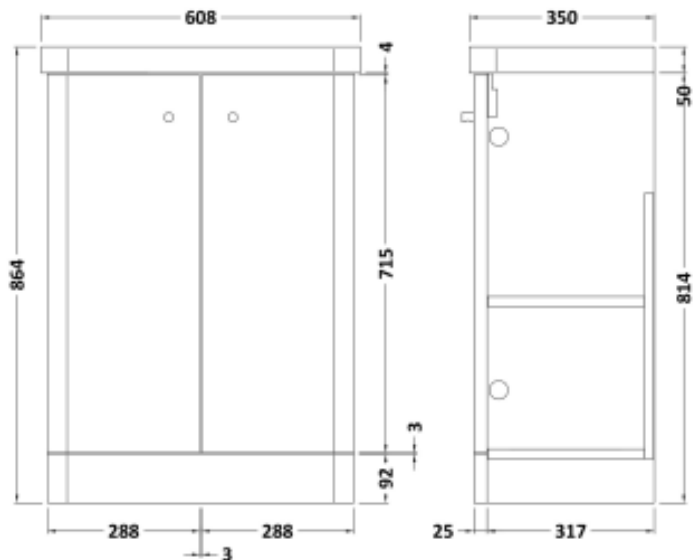

Technical Data Information

Product Code: URC0804

Information: Corfu 600mm Floor Standing 2 Door Unit – Satin Green
Short Projection
Soft Close Drawers
Knob Handle Included

Overall Dimensions: H: 864mm x W: 605mm x D: 355mm

All Dimensions are in millimetres. The information contained on this page was correct at date of issue. Fitting dimensions are provided as a guide only. Some variation may occur due to manufacturing tolerances. We pursue a policy of continuing improvement in design and performance of our products and so reserve the right to change specifications without prior notice.