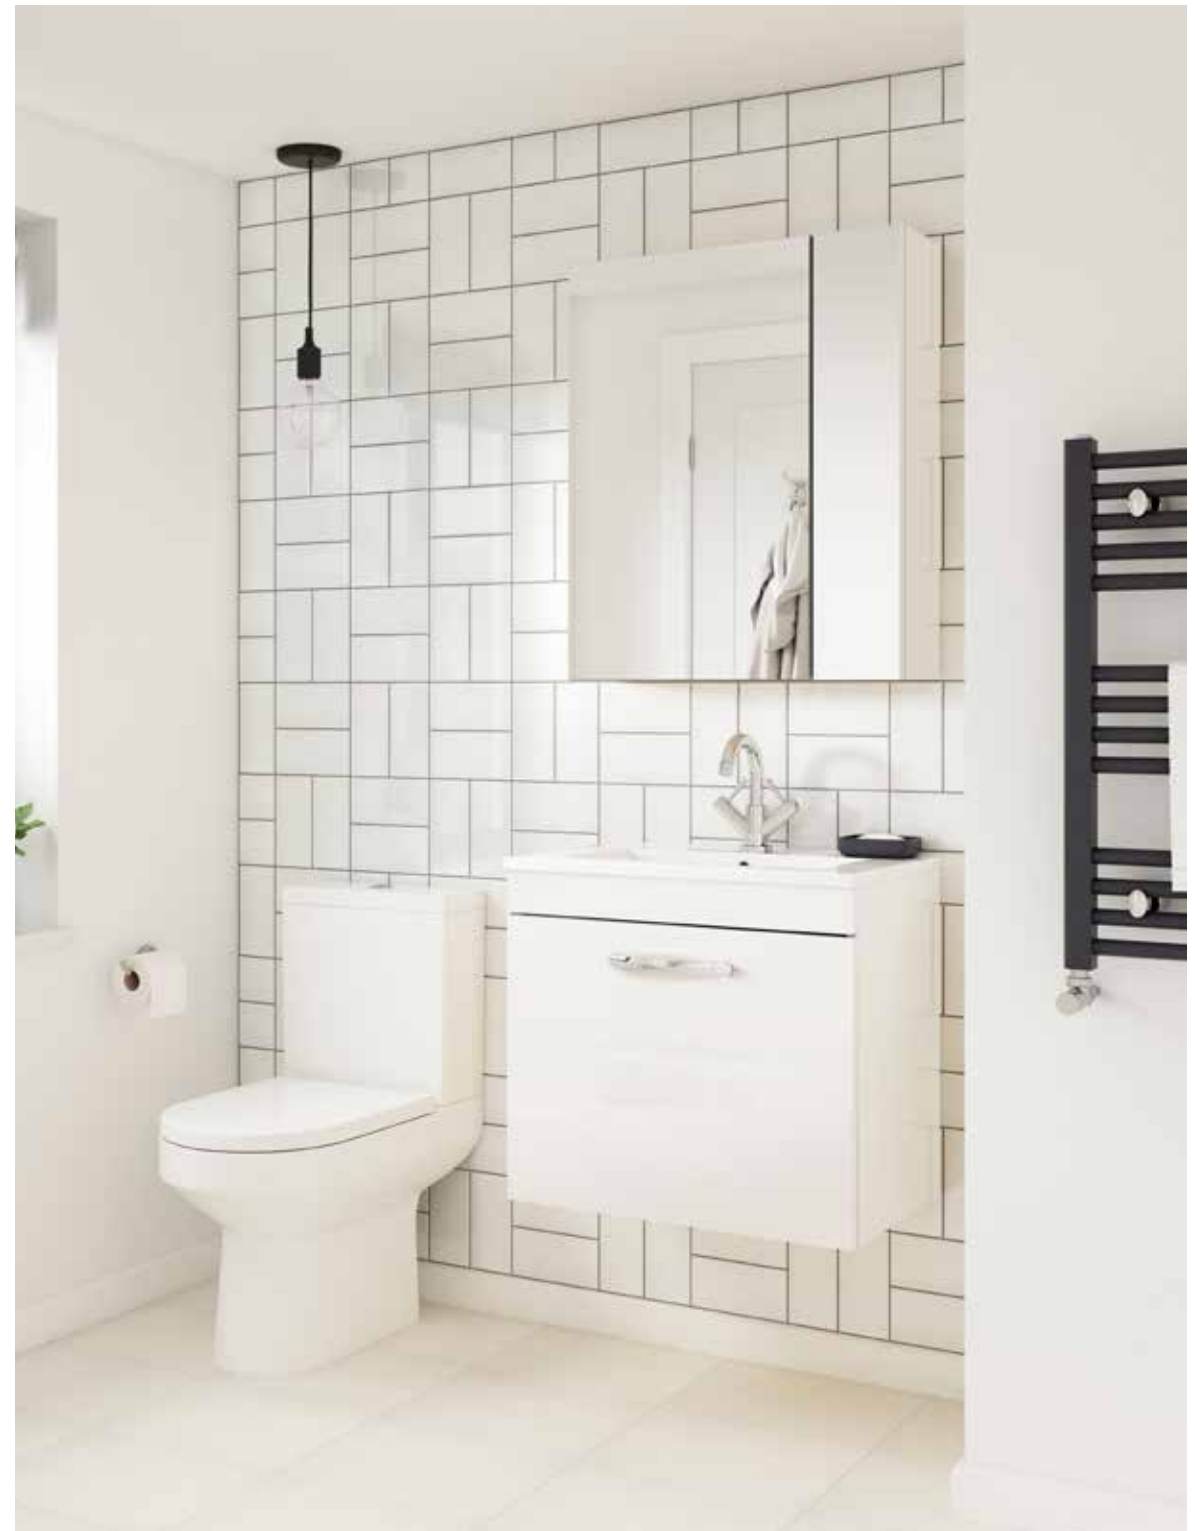

FORZA

FURNITURE

MIRRORS

SANITARY WARE

BRASSWARE

SHOWERING

BATHS

HEATING

ACCESSORIES

H: 471mm D: 390mm W: 510mm

Unit	White	FOR50WH	£248.00
Ceramic Basin		L50BAS	£177.50
TOTAL			£425.50

H: 471mm D: 390mm W: 610mm

Unit	White	FOR60WH	£298.00
Ceramic Basin		L60BAS	£181.50
TOTAL			£479.50

H: 800mm D: 400mm W: 494mm

Unit	White	PZANVM101	£203.00
Ceramic Basin		L50BAS	£177.50
TOTAL			£380.50

H: 800mm D: 400mm W: 594mm

Unit	White	PZANVM103	£223.00
Ceramic Basin		L60BAS	£181.50
TOTAL			£404.50

FURNITURE - FORZA