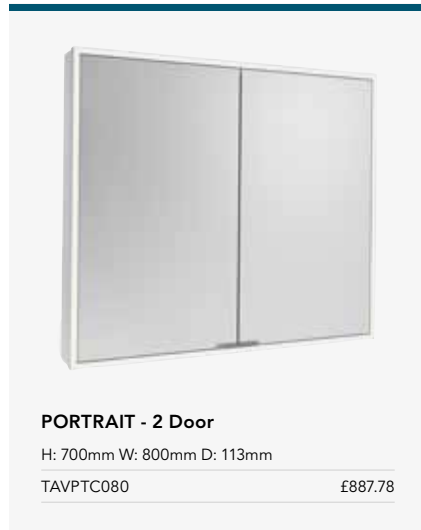

PORTRAIT

FURNITURE

MIRRORS

SANITARY WARE

BRASSWARE

SHOWERING

BATHS

HEATING

ACCESSORIES

MIRROR CABINETS - PORTRAIT