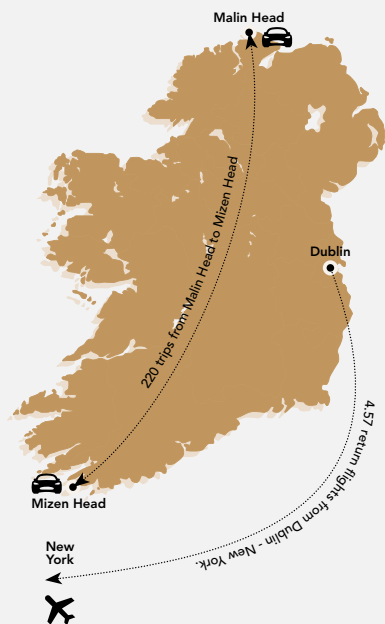

-  **10.86 tonnes** of carbon emissions would be reduced Carbon Balancing our paper order.
-  **2763 kWh** saved by reducing the electrical energy usage of the job.
-  **36,727** Car miles neutralised.
-  **3.06** Equivalent of taking this many average petrol cars off the road each year.
-  **220 times** you could drive the distance from Malin Head to Mizen Head.
-  **4,57** Number of passenger return flights Dublin - New York.
-  **7,599m<sup>2</sup>** of High Conservation Land preserved and protected.
-  **1.06** Equivalent football pitches of land preserved & protected.