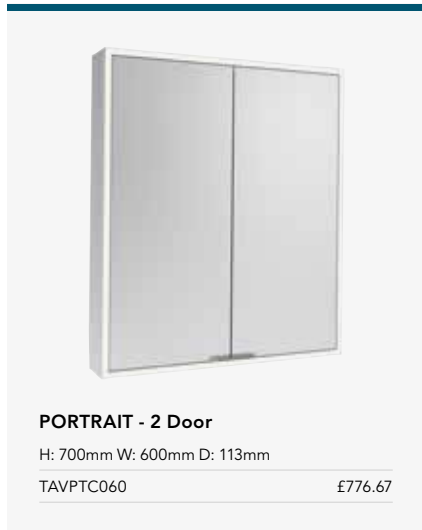

PORTRAIT

FURNITURE

MIRRORS

SANITARY WARE

BRASSWARE

SHOWERING

BATHS

HEATING

ACCESSORIES

MIRROR CABINETS - PORTRAIT