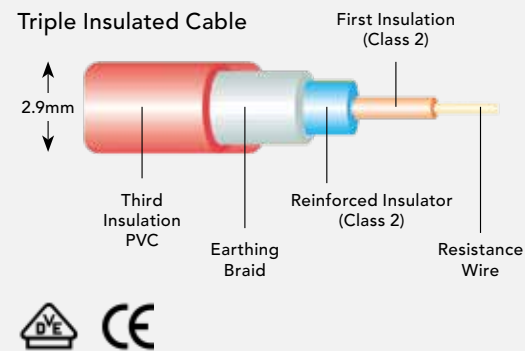

COSYTOES

Suitable for domestic and commercial installations, Cosytoes TRADEMAT is ideal for almost anywhere that requires efficient and economical heating.

Now you can have the affordable luxury and practicality of a tile or stone floor that is warm and inviting to walk on, even on the coldest days.

Cosytoes TRADEMAT can also be installed in a screed or self-levelling compound under most floor finishes such as hardwood and laminate following manufacturers advice, and carpet or vinyl.

- Completely safe
- Maintenance free
- Efficient, intelligent control
- 160 watts per square metre
- Safe 9 watts per linear metre
- Suitable for insulated concrete or timber sub-floors
- More wall space, no radiators
- Healthier environment, less airborne dust

“That warm comfortable feeling begins with the feet”

3 Simple and Easy Steps

1. **1. EASY TO SIZE**
   Floor area in sq.m. less than 10%, less any area of fixed objects.
2. **2. EASY TO LAY**
   Staple, hot glue, clip, screw or use Cosytoes plastic push in fixings to fix down the backing net. Cut the net between wire loops to change direction. Correct spacing assured. Simply tile the floor as normal using flexible adhesive.
3. **3. EASY TO USE**
   Use Cosytoes pre-programmed Timerstat for accurate simple time and temperature control.

Full installation instructions included.