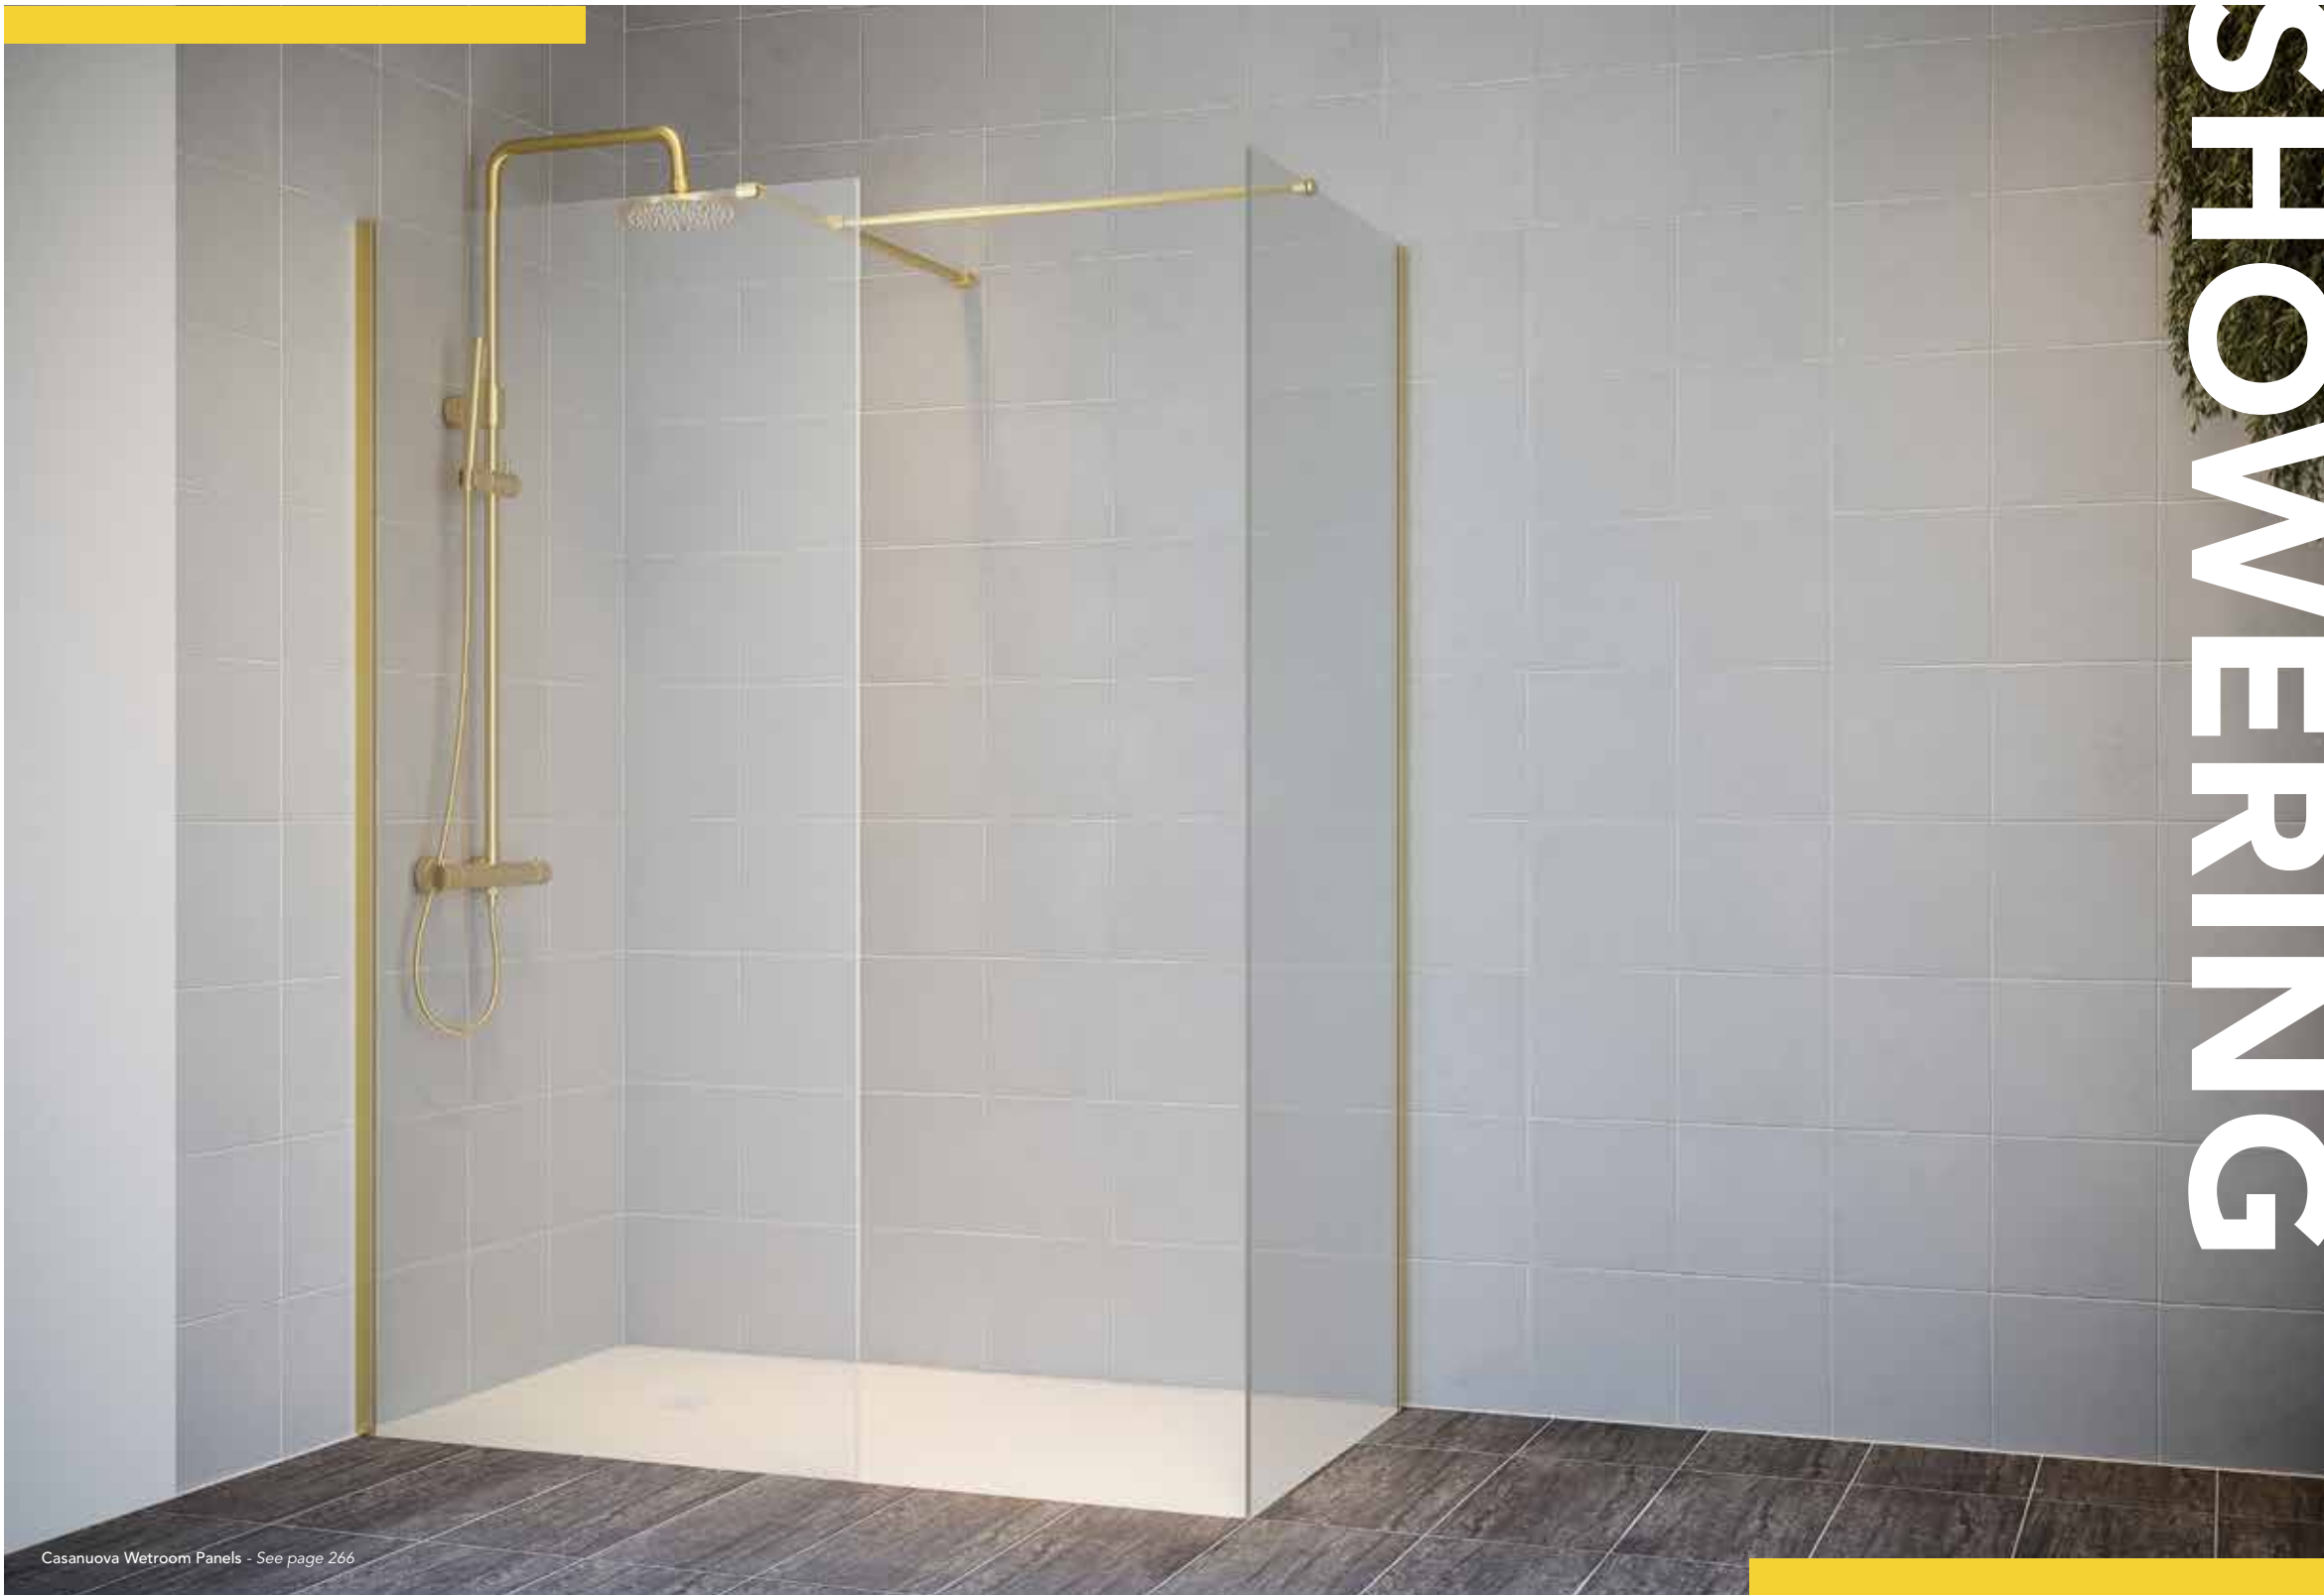

SHOWERING

Casanuova Wetroom Panels - See page 266