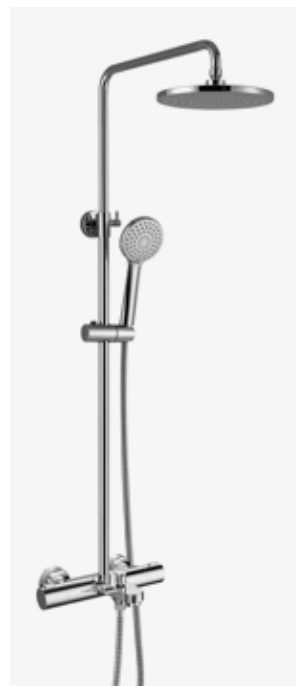

Thermostatic Shower / Bath Mixer with Riser Rail Kit

- Cool touch technology
- TMV2 approved
- WRAS approved
- 0.5 bar pressure required

Code AVVM94 £399.50

- Comes with round shower head and round handset
- Riser height adjustment
- TMV2 approved
- 0.5 Bar pressure required

GJET500 £240.00

- Suitable for low pressure
- Includes Fast-Fit bracket

GJET400 £142.50