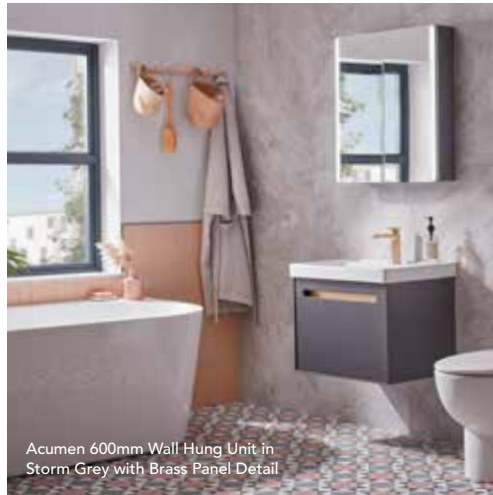

ACUMEN

FURNITURE

MIRRORS

SANITARY WARE

BRASSWARE

SHOWERING

BATHS

HEATING

ACCESSORIES

FURNITURE - ACUMEN