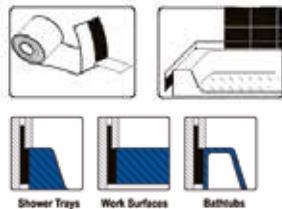

FLEXI-SEAL

Use Flexi-Seal to protect floors and ceilings from expensive water damage caused by leaks from shower trays, baths and work surfaces.

Flexi-Seal uses a combination of a durable flexible rubber with a waterproof butyl based adhesive to give maximum protection between the application surface and tiles or panels.

Since the rubber is flexible, it will maintain a watertight seal whilst allowing for a certain amount of movement that is inevitable, particularly with new builds.

Available in 2m, 3m, 4m, 10m & 20m rolls.

2m	Code TFLEXI2	£31.00
3m	Code TFLEXI3	£46.50
4m	Code TFLEXI4	£61.50
10m	Code TFLEXI10	£151.50
20m	Code TFLEXI20	£301.50

PROTECTS AGAINST WATER DAMAGE CAUSED BY LEAKS