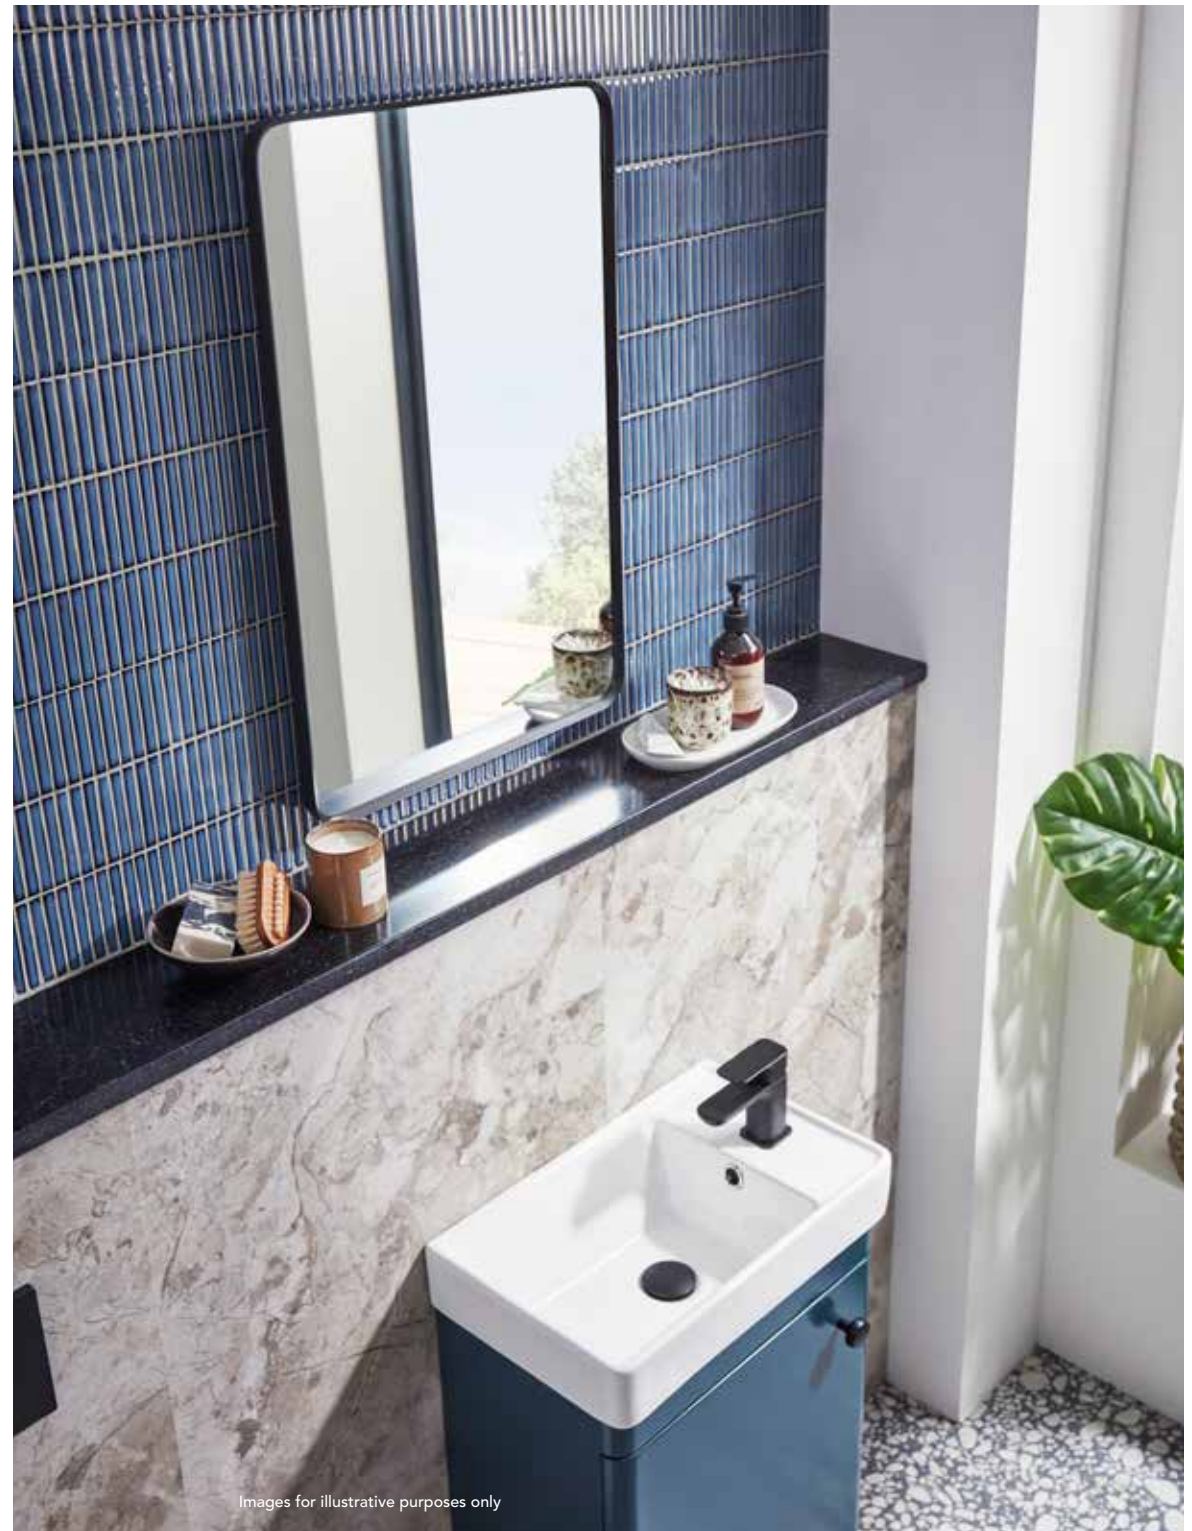

ACCESSORIES

**VERGE  
Non-Illuminated**  
H: 700mm W: 450mm  
D: 38mm  
TAVVRM045  
£185.00

**VERGE  
Non-Illuminated**  
H: 800mm W: 600mm  
D: 38mm  
TAVVRM060  
£235.00

**VERGE PILL  
Non-Illuminated**  
H: 800mm W: 500mm  
D: 38mm  
TAVVRM50P  
£247.22

**VERGE OVAL  
Non-Illuminated**  
H: 700mm W: 500mm  
D: 38mm  
TAVVRM50V  
£235.00

**VERGE ROUND  
Non-Illuminated**  
H: 600mm W: 600mm  
D: 38mm  
TAVVRM60C  
£172.78

**VERGE ROUND  
Non-Illuminated**  
H: 800mm W: 800mm  
D: 38mm  
TAVVRM80C  
£247.22