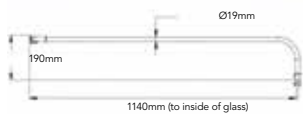

Features:

- 8mm toughened glass
- 1900mm high
- Easy clean glass
- Hinged deflector panel
- 1m support bar
- T-Piece for end panel support
- Additional height support bar