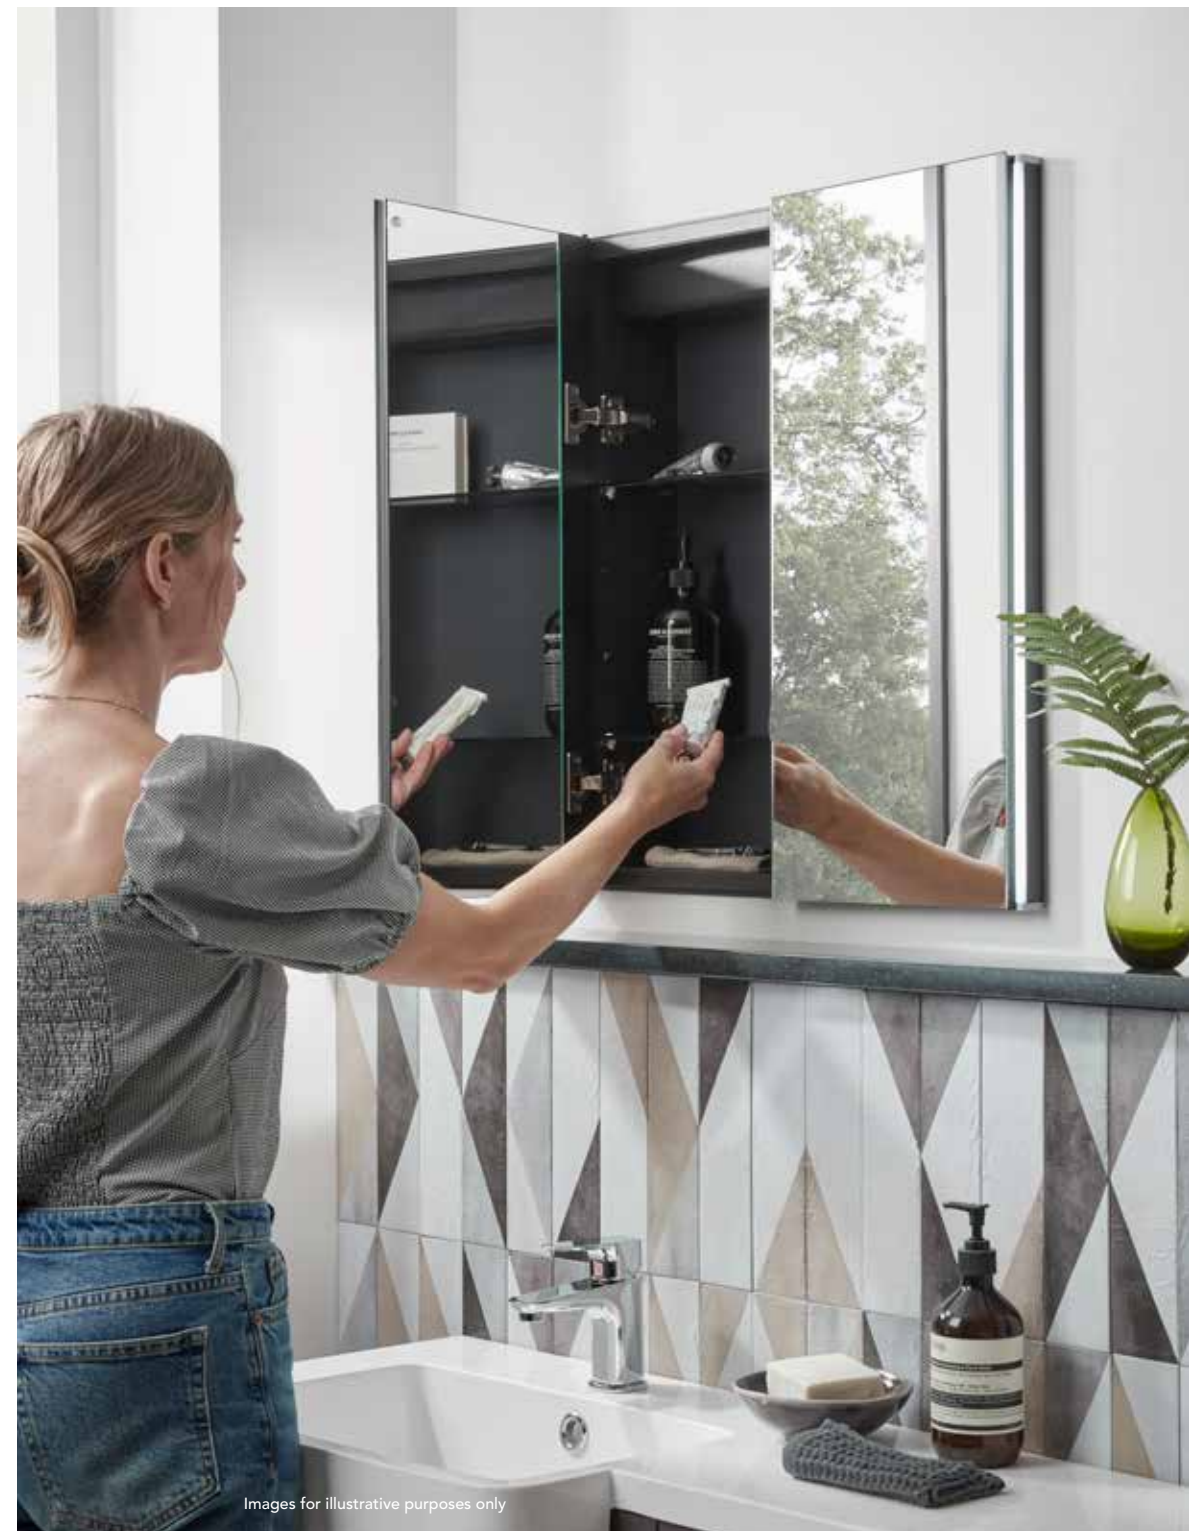

**FACADE Double Door Recessed Mirror Cabinet**

H: 650mm W: 1000mm  
D: 130mm

TAVFCC100U

£933.33

Note: The Facade Mirror can be surface mounted or recessed.

Images for illustrative purposes only

-  TOUCH SENSOR
-  HEATED DEMISTER
-  LED LIGHTING
-  SHAVING SOCKET
-  IP44 RATED
-  2 YEAR WARRANTY