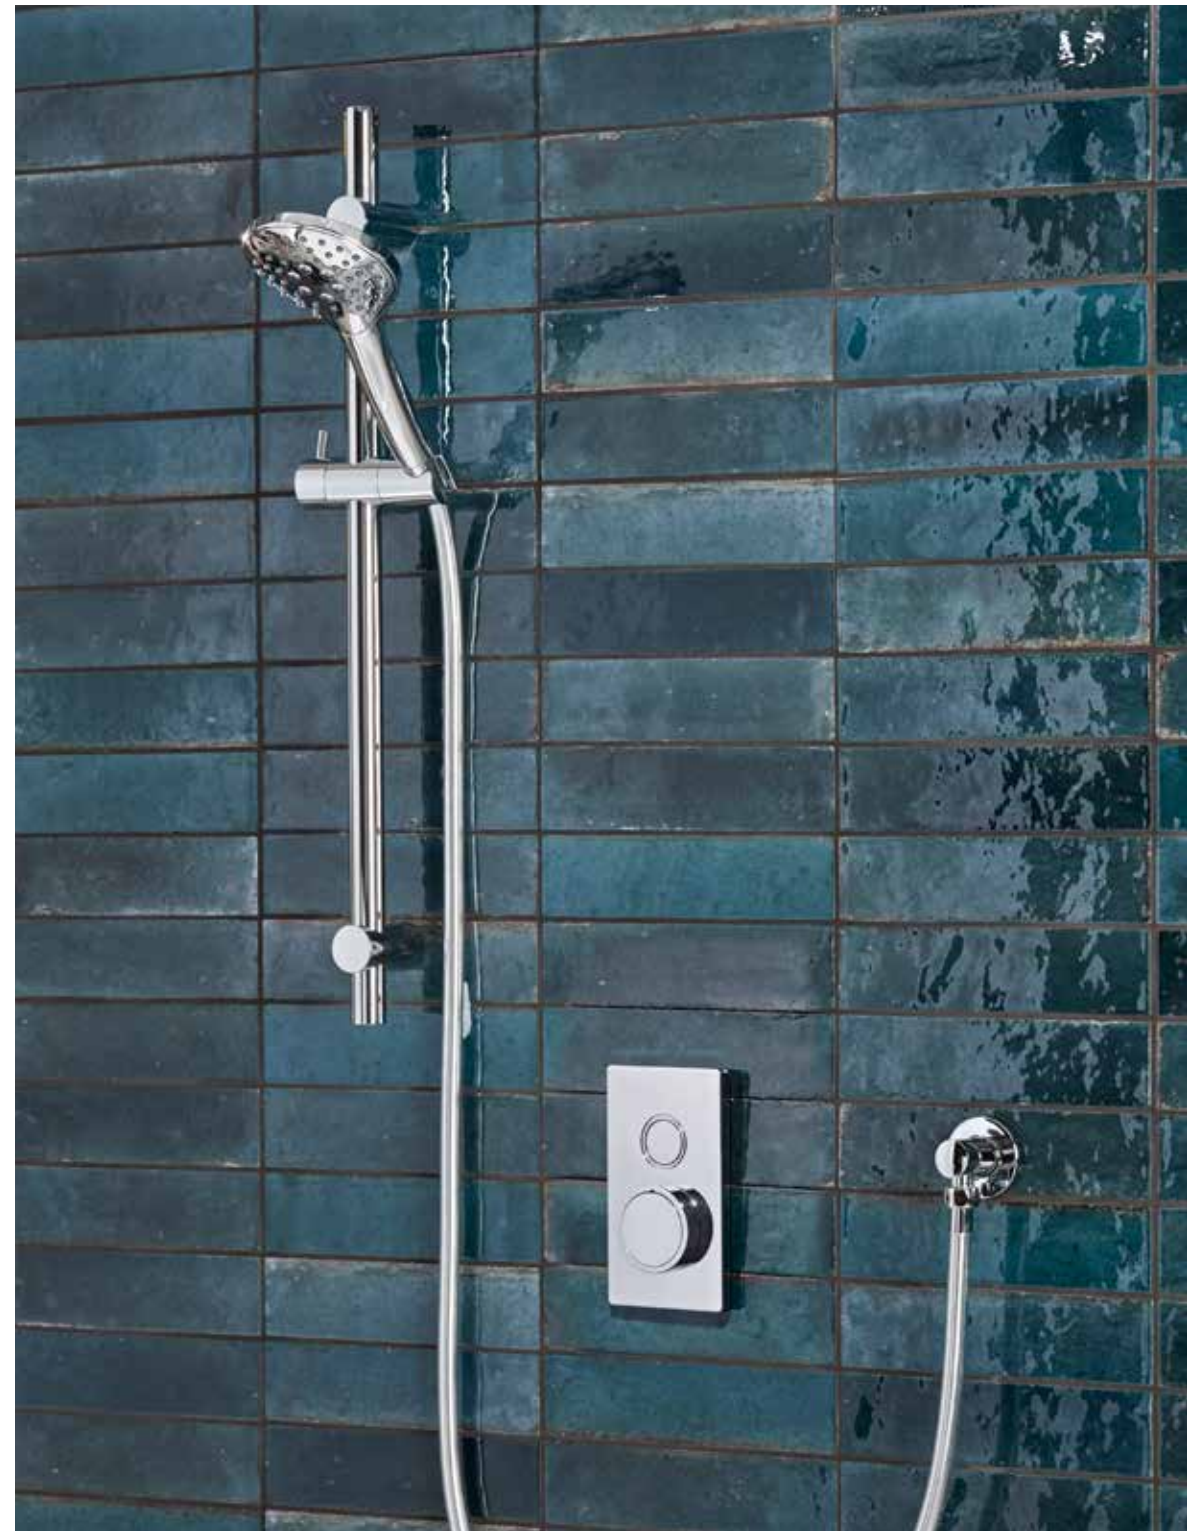

AXIOM

CONCEALED SHOWER VALVES

TAVSAX2316 £671.30

TAVSAX2516 £916.67

Axiom Single Function Push Button Concealed System with Bath Filler

TAVSAX2341 £601.85

TAVSAX2549 £856.48

TAVSAX2761 £1027.78

TAVSAX2750 £962.96