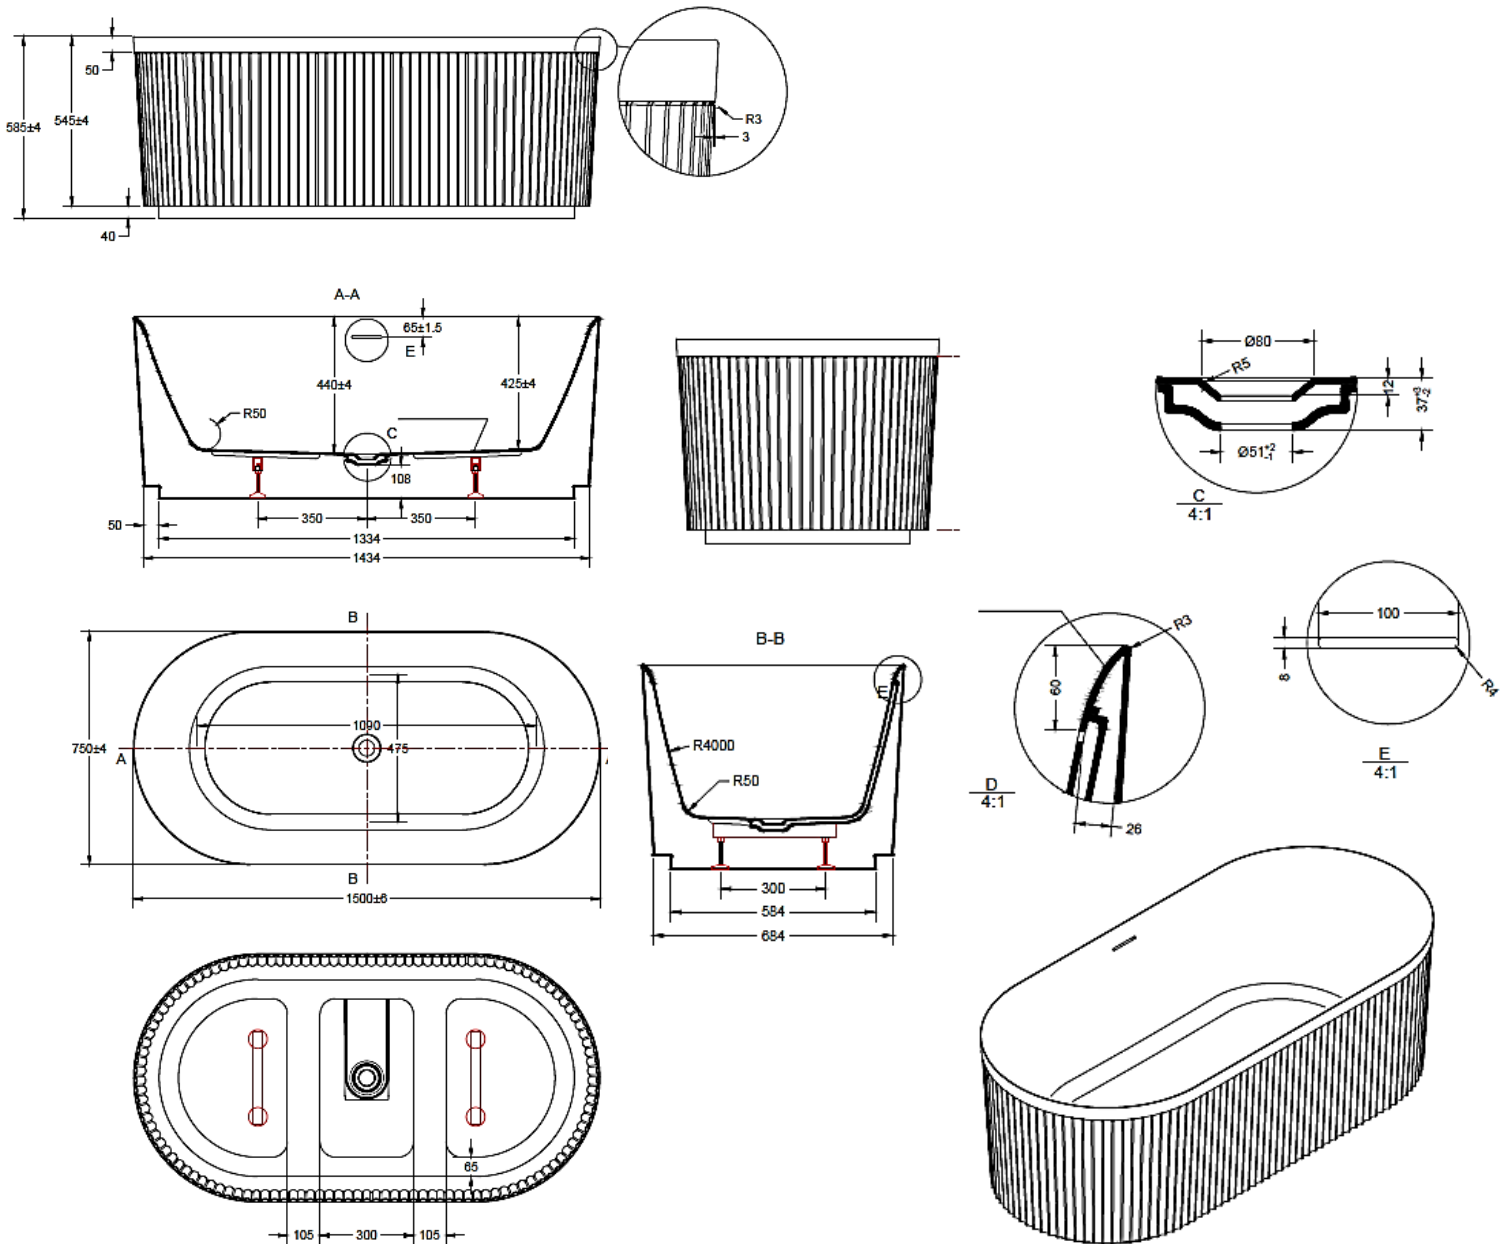

## Technical Data Information

Avara Fluted 1500 Freestanding Bath Matt Sage  
AVA1500MS

## INFORMATION

**Product Type:** Acrylic bathtub

**Description:** Freestanding bath

**Measurement:** 1500 × 750 x 585

All Dimensions are in millimetres. The information contained on this page was correct at date of issue. Fitting dimensions are provided as a guide only. Some variation may occur due to manufacturing tolerances. We pursue a policy of continuing improvement in design and performance of our products and so reserve the right to change specifications without prior notice.