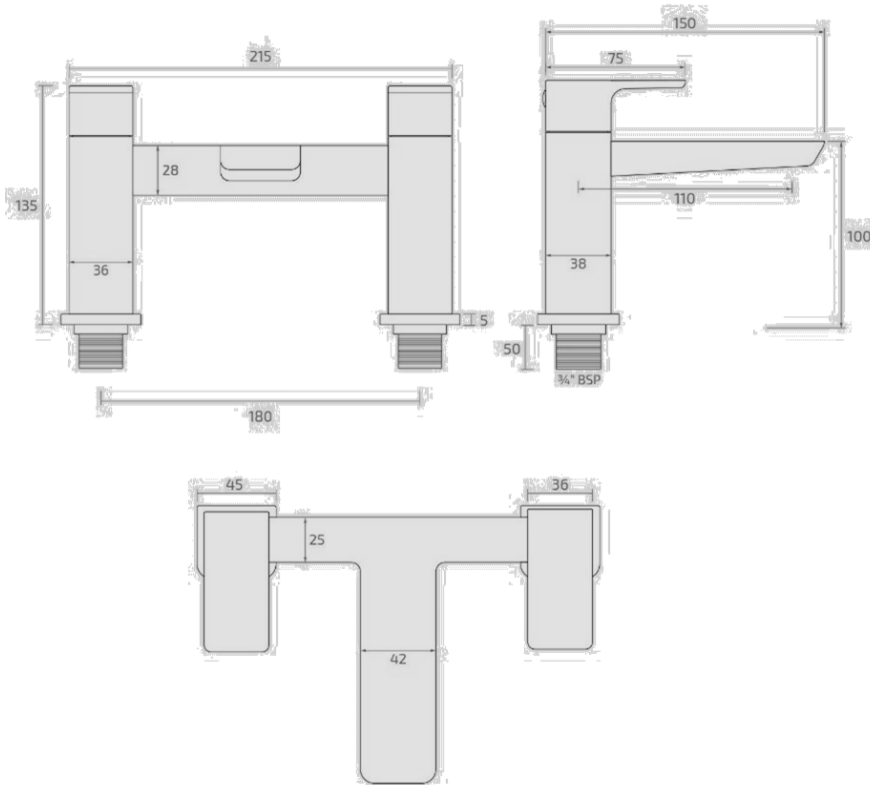

## Technical Data Information

Saldo Black Bath Filler  
AVHD03K

## INFORMATION

- Sorento Bath Filler
- Deck mounted bath filler tap
- 0.2 bar minimum pressure required
- Matt Black
- Ceramic disc technology
- Brass construction
- Electroplating finish is applied to the product

All Dimensions are in millimetres. The information contained on this page was correct at date of issue. Fitting dimensions are provided as a guide only. Some variation may occur due to manufacturing tolerances. We pursue a policy of continuing improvement in design and performance of our products and so reserve the right to change specifications without prior notice.