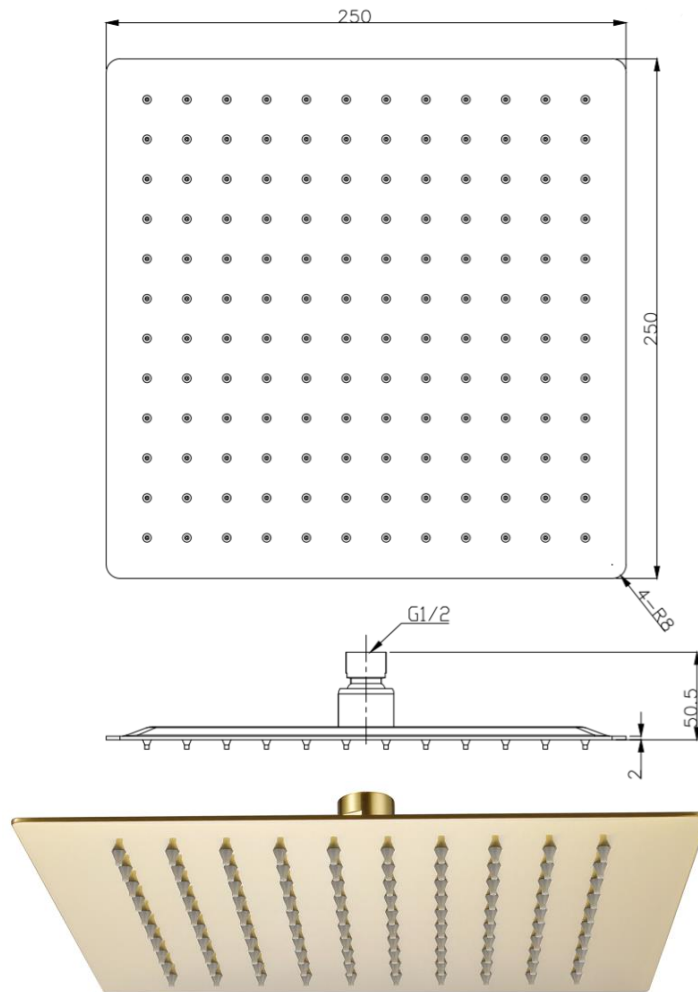

Technical Data Information

Square Brushed Brass 250mm Ultra Slim Shower Head
AVSHD2525BB

INFORMATION

Construction	Stainless steel 304
Finishes	Brushed Brass/PVD Finish
Product Type	Contemporary
Water Pressure	Min 0.2 bar and Max 5.0 bar
Plumbing Systems	Suitable for all plumbing systems, Hot and Cold water pressure preferably balanced Max. supply pressure differential requirement no greater than 5:1
Weight (net)	0.75Kg / piece
Fitting	G1/2" BSP
Size	250 x 250mm
Packaging	57 x 52 x 37cm / carton (20 boxes), Dimension: 27.4 x 26.4 x 7cm / box; Weight: 1.35Kg / box
Guarantee	1 year against manufacturing faults (excluding serviceable parts)

Flow Rates (Litres per minute)

System Pressure	0.1 Bar	0.2 Bar	0.3 Bar	0.5 Bar	1.0 Bar	1.5 Bar	2.0 Bar	3.0 Bar	4.0 Bar	5.0 Bar
	5.5	13.3	-	19.2	21.5	-	-	-	-	-

All Dimensions are in millimetres. The information contained on this page was correct at date of issue. Fitting dimensions are provided as a guide only. Some variation may occur due to manufacturing tolerances. We pursue a policy of continuing improvement in design and performance of our products and so reserve the right to change specifications without prior notice.