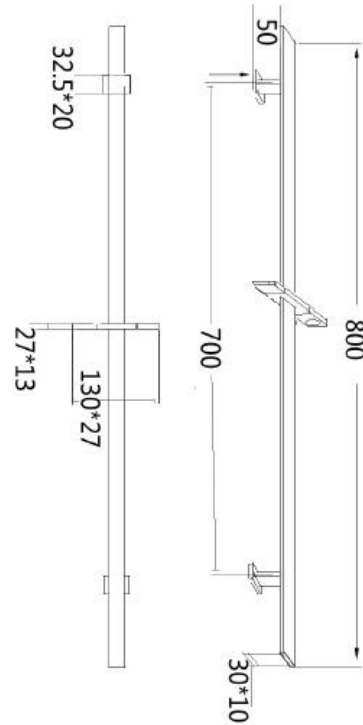

Technical Data Information

Square Brushed Brass Slide Rail Pencil handset
AVSR01ABB

R.T. LARGE

ESTABLISHED 1969

SELECT BUTTON TECHNOLOGY

INFORMATION

Construction	Gunmetal/PVD Finish
Finishes	Contemporary
Product Type	Min. 0.5 bar, Max. 6.0 bar
Water Pressure	Suitable for all plumbing systems
Plumbing Systems	85.5 x 31 x 39.5cm / carton (10 boxes), Dimension: 83.5 x 14 x 7.5cm / box; Weight: 1.50Kg / box
Packaging	1 year against manufacturing faults (excluding serviceable parts)
Guarantee	
Additional Information	<ol style="list-style-type: none">1. Brass 800mm Rail2. ABS select 3 modes Shower handset3. Adjustable brass handset holder4. 1.5m smooth PVC shower hose

All Dimensions are in millimetres. The information contained on this page was correct at date of issue. Fitting dimensions are provided as a guide only. Some variation may occur due to manufacturing tolerances. We pursue a policy of continuing improvement in design and performance of our products and so reserve the right to change specifications without prior notice.

R.T. LARGE

ESTABLISHED 1969

Flow Rates (Litres per minute)

System Pressure	0.1 Bar	0.2 Bar	0.3 Bar	0.5 Bar	1.0 Bar	1.5 Bar	2.0 Bar	3.0 Bar	4.0 Bar	5.0 Bar
	3.8	4.7	-	6.9	11.3	-	-	-	-	-

All Dimensions are in millimetres. The information contained on this page was correct at date of issue. Fitting dimensions are provided as a guide only. Some variation may occur due to manufacturing tolerances. We pursue a policy of continuing improvement in design and performance of our products and so reserve the right to change specifications without prior notice.