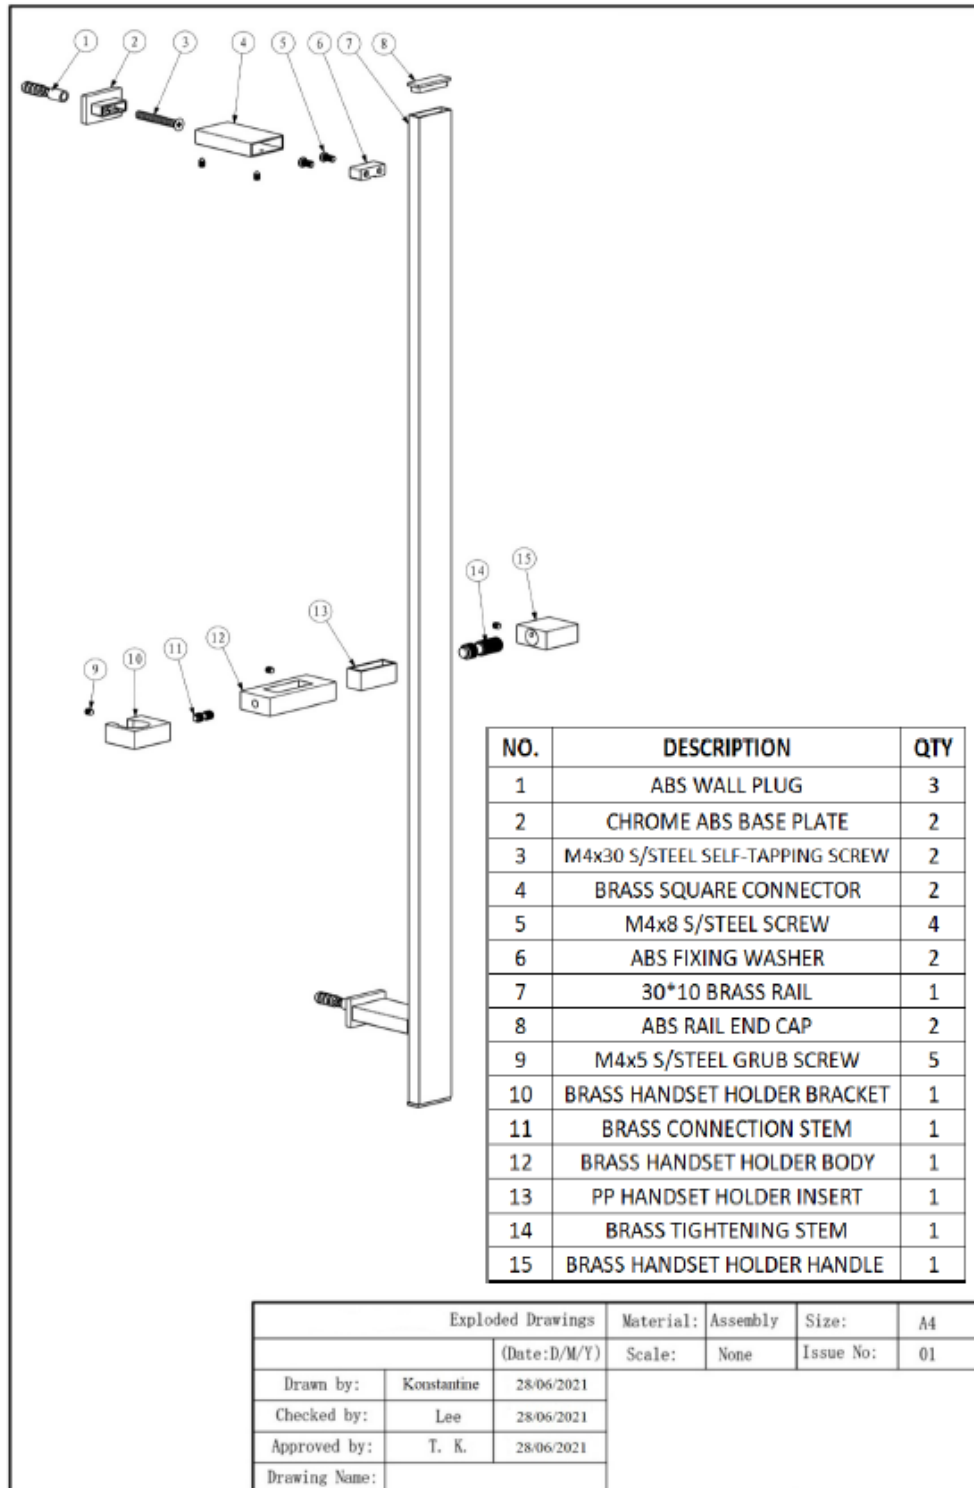

Technical Data Information

Square Brushed Brass Slide Rail Pencil handset
AVSR01ABB

R.T. LARGE

ESTABLISHED 1969

SELECT BUTTON TECHNOLOGY

INFORMATION

Construction	Gunmetal/PVD Finish
Finishes	Contemporary
Product Type	Min. 0.5 bar, Max. 6.0 bar
Water Pressure	Suitable for all plumbing systems
Plumbing Systems	85.5 x 31 x 39.5cm / carton (10 boxes), Dimension: 83.5 x 14 x 7.5cm / box; Weight: 1.50Kg / box
Packaging	1 year against manufacturing faults (excluding serviceable parts)
Guarantee	
Additional Information	<ol style="list-style-type: none">1. Brass 800mm Rail2. ABS select 3 modes Shower handset3. Adjustable brass handset holder4. 1.5m smooth PVC shower hose

All Dimensions are in millimetres. The information contained on this page was correct at date of issue. Fitting dimensions are provided as a guide only. Some variation may occur due to manufacturing tolerances. We pursue a policy of continuing improvement in design and performance of our products and so reserve the right to change specifications without prior notice.

R.T. LARGE

ESTABLISHED 1969

Flow Rates (Litres per minute)

System Pressure	0.1 Bar	0.2 Bar	0.3 Bar	0.5 Bar	1.0 Bar	1.5 Bar	2.0 Bar	3.0 Bar	4.0 Bar	5.0 Bar
	3.8	4.7	-	6.9	11.3	-	-	-	-	-

All Dimensions are in millimetres. The information contained on this page was correct at date of issue. Fitting dimensions are provided as a guide only. Some variation may occur due to manufacturing tolerances. We pursue a policy of continuing improvement in design and performance of our products and so reserve the right to change specifications without prior notice.