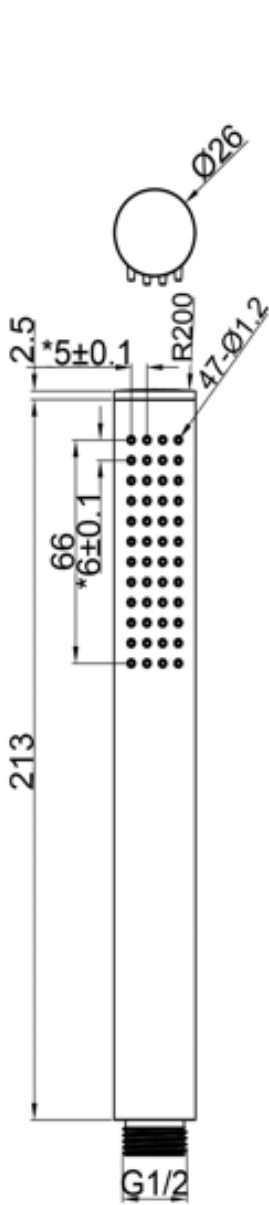

## Technical Data Information

Round Gunmetal Grey Slide Rail Large handset  
AVSR02AMG

# R.T. LARGE

ESTABLISHED 1969

All Dimensions are in millimetres. The information contained on this page was correct at date of issue. Fitting dimensions are provided as a guide only. Some variation may occur due to manufacturing tolerances. We pursue a policy of continuing improvement in design and performance of our products and so reserve the right to change specifications without prior notice.