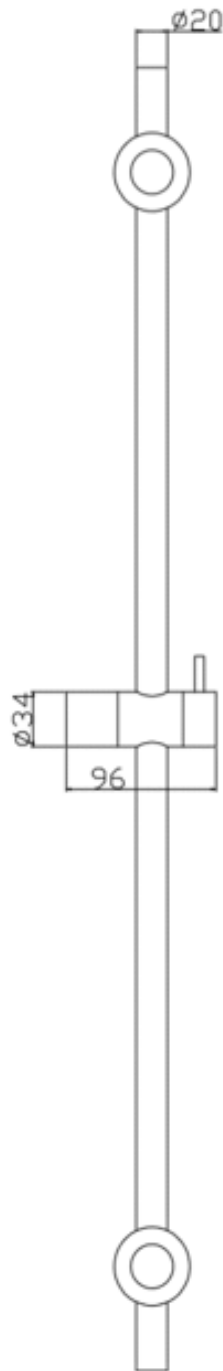

## Technical Data Information

Round Gunmetal Grey Slide Rail Large handset  
AVSR02AMG

# R.T. LARGE

ESTABLISHED 1969

All Dimensions are in millimetres. The information contained on this page was correct at date of issue. Fitting dimensions are provided as a guide only. Some variation may occur due to manufacturing tolerances. We pursue a policy of continuing improvement in design and performance of our products and so reserve the right to change specifications without prior notice.