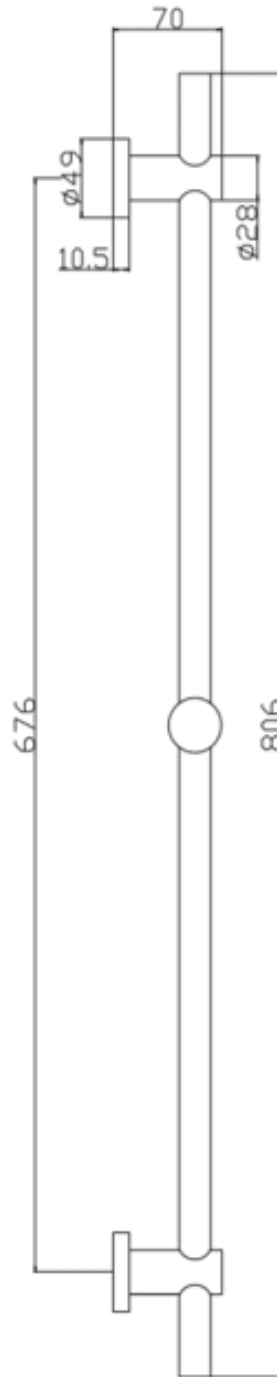

## Technical Data Information

Round Gunmetal Grey Slide Rail Large handset  
AVSR02AMG

# R.T. LARGE

ESTABLISHED 1969

All Dimensions are in millimetres. The information contained on this page was correct at date of issue. Fitting dimensions are provided as a guide only. Some variation may occur due to manufacturing tolerances. We pursue a policy of continuing improvement in design and performance of our products and so reserve the right to change specifications without prior notice.