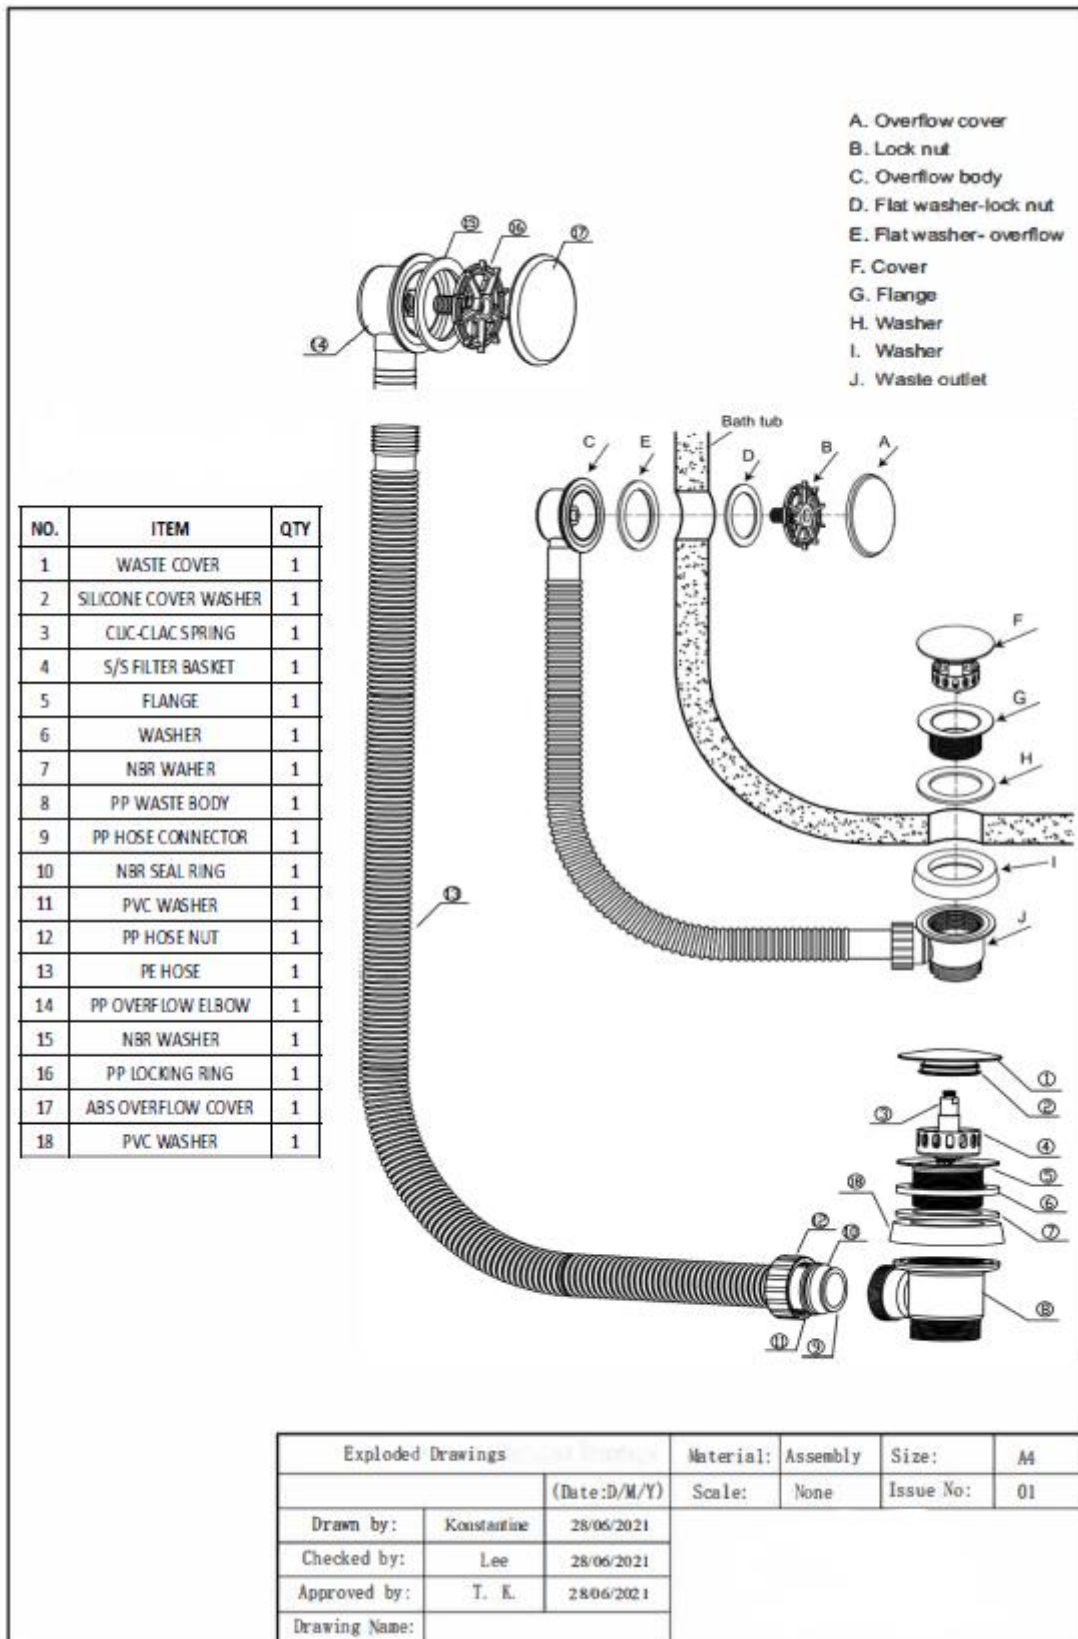

Technical Data Information

Black Bath Waste Click Clack
AVWA900EK

R.T. LARGE

ESTABLISHED 1969

INFORMATION

| | |
|-------------------------------|---|
| Construction | Zinc Alloy & ABS |
| Finishes | Matt Black/Electroplating finish |
| Product Type | Contemporary |
| Water Pressure | - |
| Plumbing Systems | Suitable for all plumbing systems |
| Standards | - |
| Certification | - |
| Fitting | G 1 1/2" |
| Packaging | 58.5 x 48 x 42cm/carton (20pcs/carton), Dimension: 45 x 14.5 x 8cm / box; Weight: 0.69Kg / box |
| Guarantee | 6 months against manufacturing faults (excluding serviceable parts) |
| Additional Information | Centre to centre length: 980mm, suitable for Bathtub with 5-17mm thickness |

All Dimensions are in millimetres | All Dimensions in mm have a tolerance of ± 1 mm. The information contained on this page was correct at date of issue. Fitting dimensions are provided as a guide only. Some variation may occur due to manufacturing tolerances. We pursue a policy of continuing improvement in design and performance of our products and so reserve the right to change specifications without prior notice.

R.T. LARGE

ESTABLISHED 1969

All Dimensions are in millimetres | All Dimensions in mm have a tolerance of ± 1 mm. The information contained on this page was correct at date of issue. Fitting dimensions are provided as a guide only. Some variation may occur due to manufacturing tolerances. We pursue a policy of continuing improvement in design and performance of our products and so reserve the right to change specifications without prior notice.