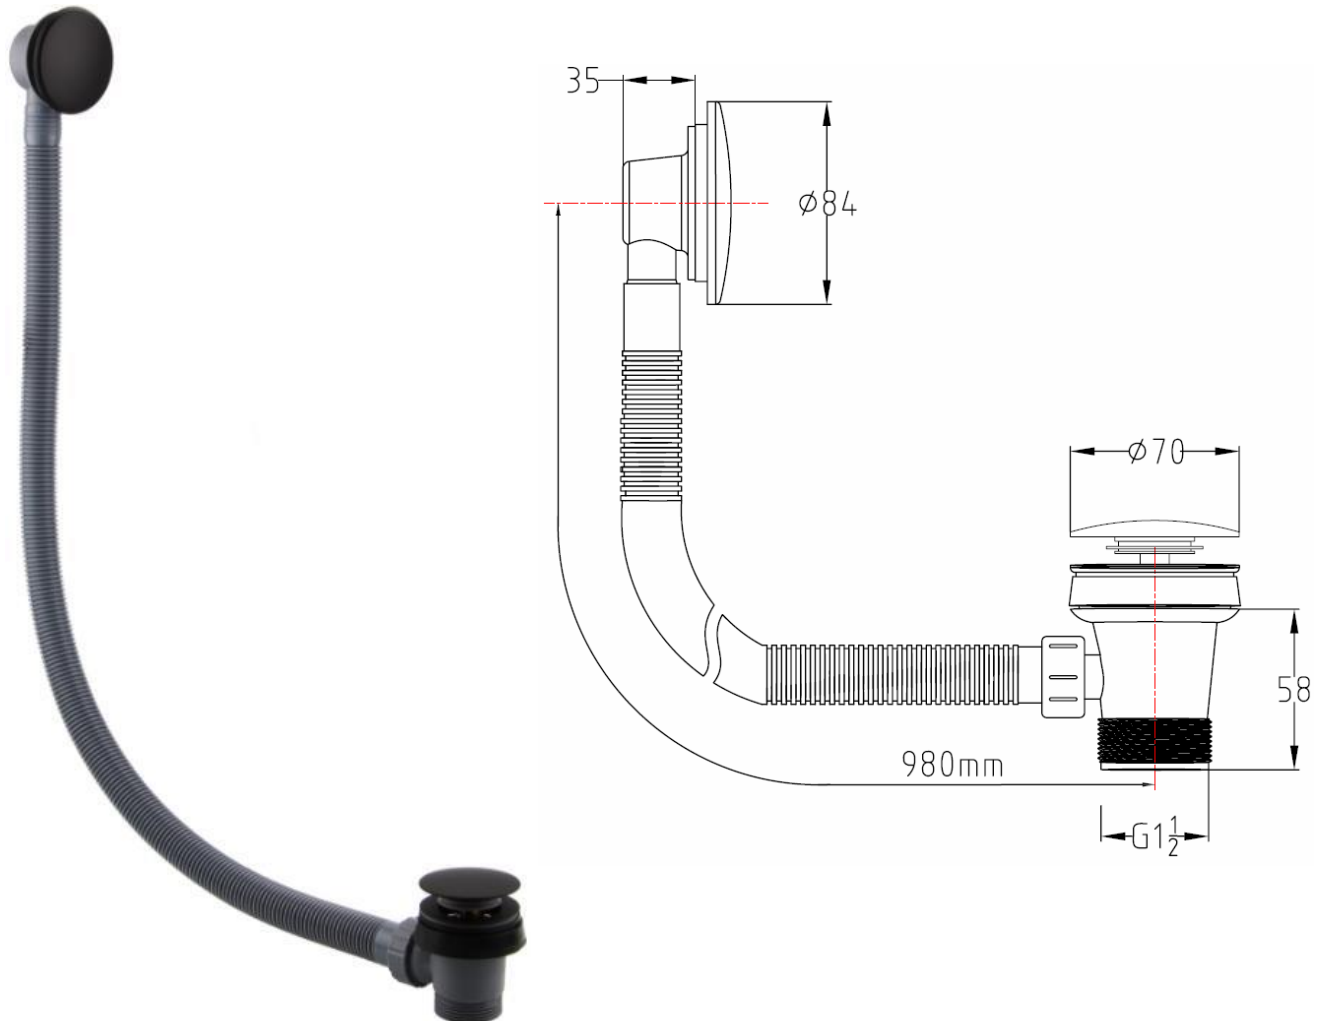

Technical Data Information

Black Bath Waste Click Clack
AVWA900EK

R.T. LARGE

ESTABLISHED 1969

INFORMATION

| | |
|-------------------------------|---|
| Construction | Zinc Alloy & ABS |
| Finishes | Matt Black/Electroplating finish |
| Product Type | Contemporary |
| Water Pressure | - |
| Plumbing Systems | Suitable for all plumbing systems |
| Standards | - |
| Certification | - |
| Fitting | G 1 1/2" |
| Packaging | 58.5 x 48 x 42cm/carton (20pcs/carton), Dimension: 45 x 14.5 x 8cm / box; Weight: 0.69Kg / box |
| Guarantee | 6 months against manufacturing faults (excluding serviceable parts) |
| Additional Information | Centre to centre length: 980mm, suitable for Bathtub with 5-17mm thickness |

All Dimensions are in millimetres | All Dimensions in mm have a tolerance of ± 1 mm. The information contained on this page was correct at date of issue. Fitting dimensions are provided as a guide only. Some variation may occur due to manufacturing tolerances. We pursue a policy of continuing improvement in design and performance of our products and so reserve the right to change specifications without prior notice.

R.T. LARGE

ESTABLISHED 1969

All Dimensions are in millimetres | All Dimensions in mm have a tolerance of ± 1 mm. The information contained on this page was correct at date of issue. Fitting dimensions are provided as a guide only. Some variation may occur due to manufacturing tolerances. We pursue a policy of continuing improvement in design and performance of our products and so reserve the right to change specifications without prior notice.