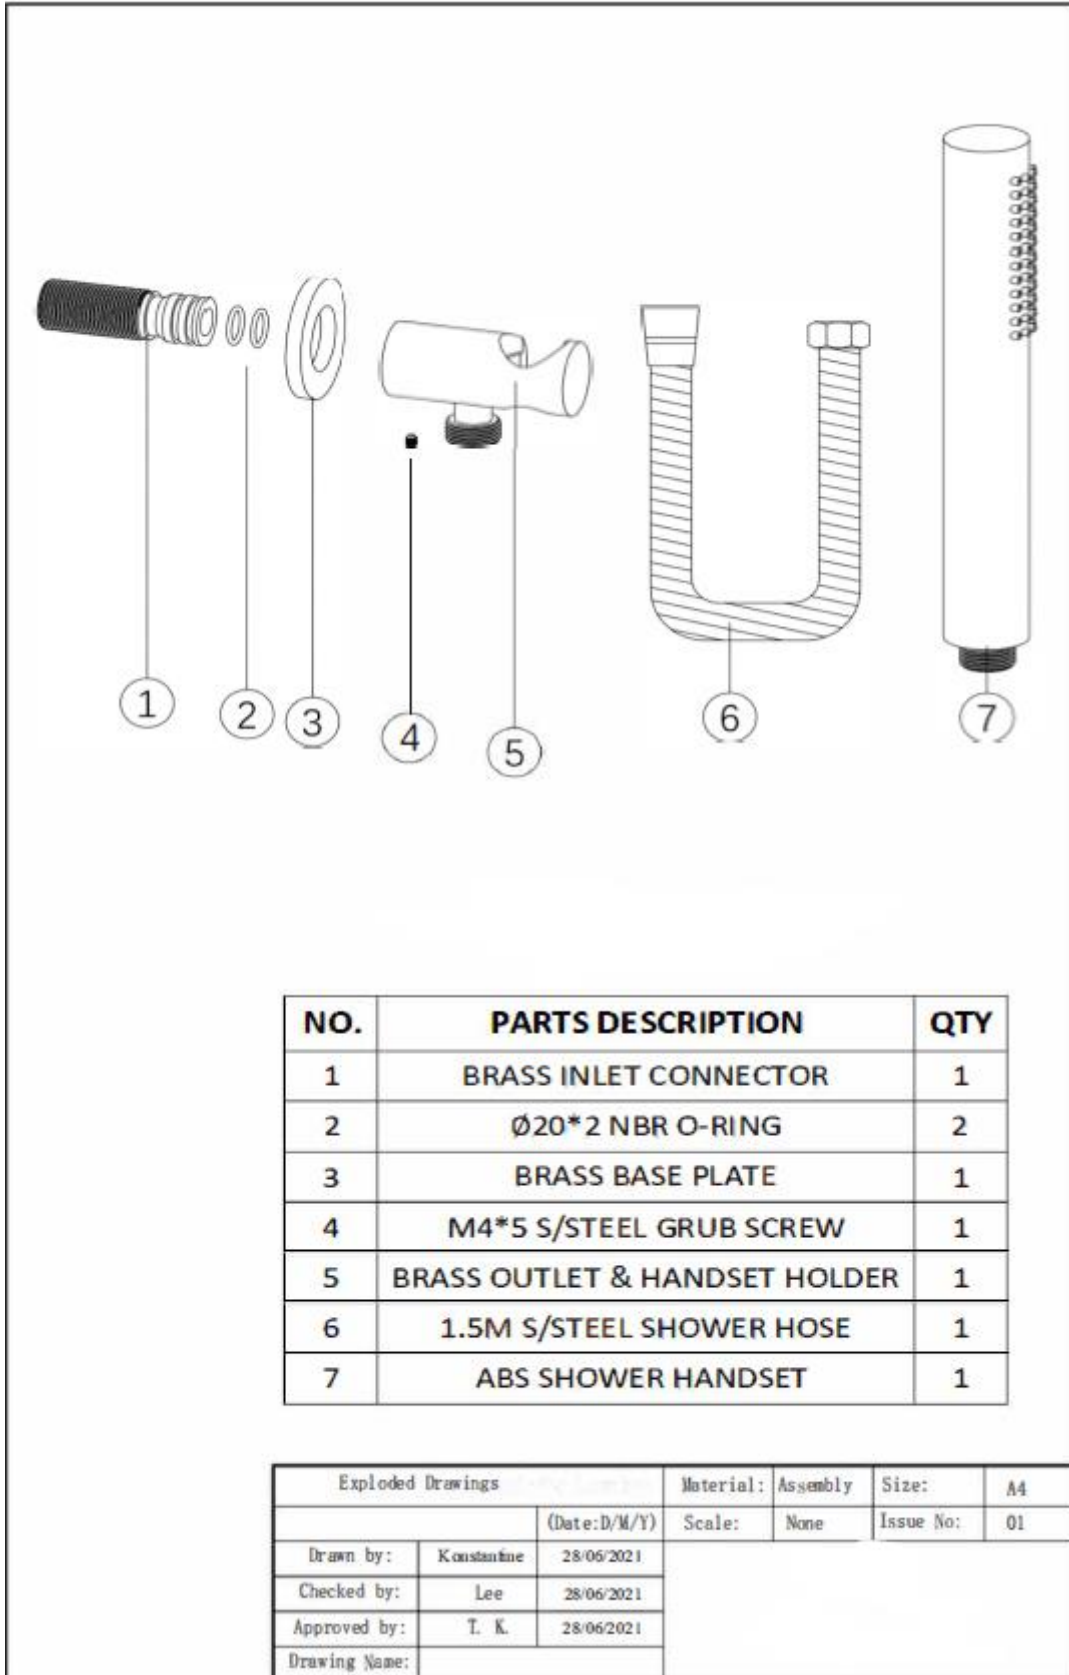

Technical Data Information

Round Gunmetal Grey Outlet and Parking Bracket inc. Handset & Hose
AVWB12MG

R.T. LARGE

ESTABLISHED 1969

INFORMATION

Construction	Brass
Finishes	Brushed Brass/PVD Finish
Product Type	Contemporary
Plumbing Systems	Suitable for all plumbing systems, Hot and Cold water pressure preferably balanced Max. supply pressure differential requirement no greater than 5:1
Fitting	G 1/2" BSP
Packaging	53.5 x 35.5 x 42cm / carton (20 boxes), Dimension: 26.5 x 17 x 8cm / box; Weight: 0.93Kg / box
Guarantee	5 year against manufacturing faults (excluding serviceable parts)
Additional Information	1. Brass handset 2. 1.5m PVC shower hose 3. Intergrated wall elbow outlet

All Dimensions are in millimetres. The information contained on this page was correct at date of issue. Fitting dimensions are provided as a guide only. Some variation may occur due to manufacturing tolerances. We pursue a policy of continuing improvement in design and performance of our products and so reserve the right to change specifications without prior notice.

R.T. LARGE

ESTABLISHED 1969

All Dimensions are in millimetres. The information contained on this page was correct at date of issue. Fitting dimensions are provided as a guide only. Some variation may occur due to manufacturing tolerances. We pursue a policy of continuing improvement in design and performance of our products and so reserve the right to change specifications without prior notice.