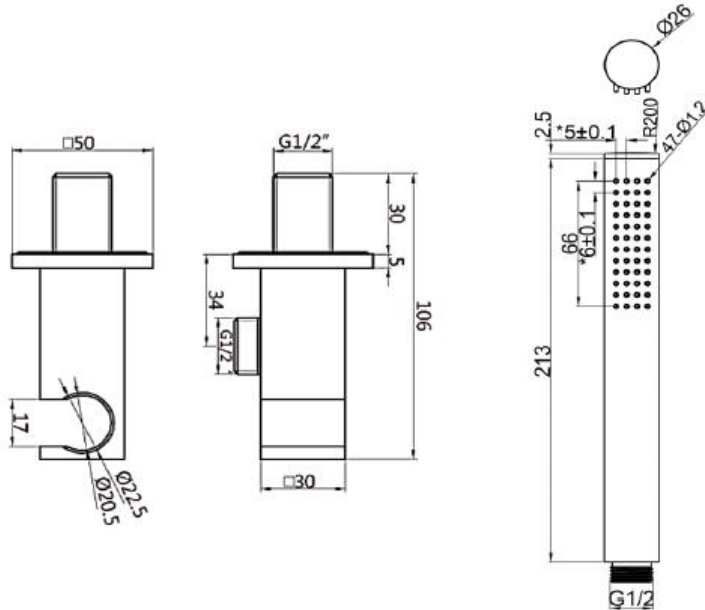

Technical Data Information

Round Gunmetal Grey Outlet and Parking Bracket inc. Handset & Hose
AVWB12MG

R.T. LARGE

ESTABLISHED 1969

INFORMATION

Construction	Brass
Finishes	Brushed Brass/PVD Finish
Product Type	Contemporary
Plumbing Systems	Suitable for all plumbing systems, Hot and Cold water pressure preferably balanced Max. supply pressure differential requirement no greater than 5:1
Fitting	G 1/2" BSP
Packaging	53.5 x 35.5 x 42cm / carton (20 boxes), Dimension: 26.5 x 17 x 8cm / box; Weight: 0.93Kg / box
Guarantee	5 year against manufacturing faults (excluding serviceable parts)
Additional Information	1. Brass handset 2. 1.5m PVC shower hose 3. Intergrated wall elbow outlet

All Dimensions are in millimetres. The information contained on this page was correct at date of issue. Fitting dimensions are provided as a guide only. Some variation may occur due to manufacturing tolerances. We pursue a policy of continuing improvement in design and performance of our products and so reserve the right to change specifications without prior notice.

R.T. LARGE

ESTABLISHED 1969

All Dimensions are in millimetres. The information contained on this page was correct at date of issue. Fitting dimensions are provided as a guide only. Some variation may occur due to manufacturing tolerances. We pursue a policy of continuing improvement in design and performance of our products and so reserve the right to change specifications without prior notice.