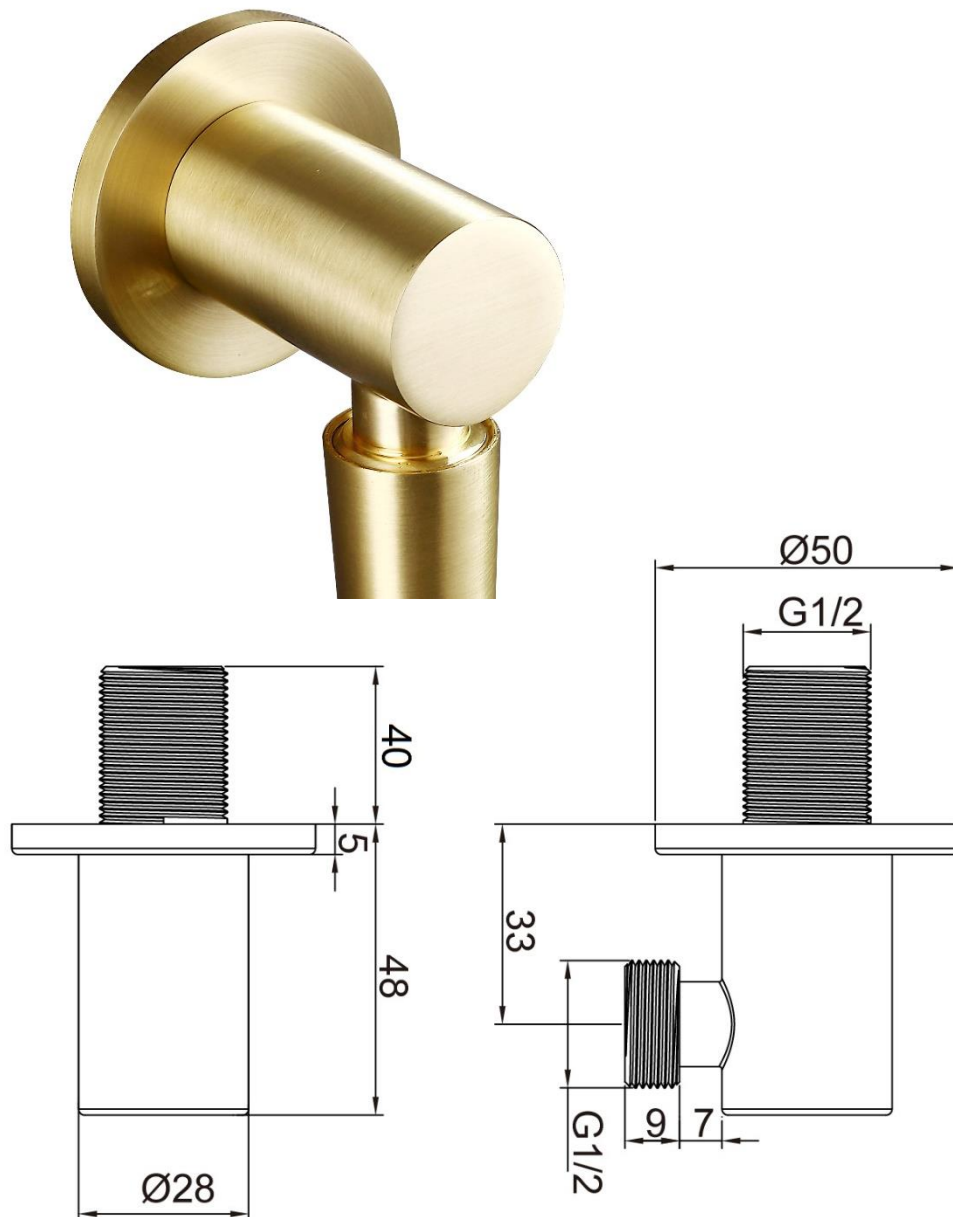

Technical Data Information

Round Brushed Brass Outlet Elbow

AVWE01BB

R.T. LARGE

ESTABLISHED 1969

INFORMATION

Construction	Brass Body (CuZn40Pb18)
Finishes	Brushed Brass/PVD Finish
Product Type	Contemporary
Plumbing Systems	Suitable for all plumbing systems
Certification	Manufactured to comply with WRAS
Fitting	G1/2" BSP
Packaging	32x25.5x26cm/carton(50 boxes / carton)
Guarantee	1 year against manufacturing faults (excluding serviceable parts).

All Dimensions are in millimetres. The information contained on this page was correct at date of issue. Fitting dimensions are provided as a guide only. Some variation may occur due to manufacturing tolerances. We pursue a policy of continuing improvement in design and performance of our products and so reserve the right to change specifications without prior notice.

R.T. LARGE

ESTABLISHED 1969

All Dimensions are in millimetres. The information contained on this page was correct at date of issue. Fitting dimensions are provided as a guide only. Some variation may occur due to manufacturing tolerances. We pursue a policy of continuing improvement in design and performance of our products and so reserve the right to change specifications without prior notice.