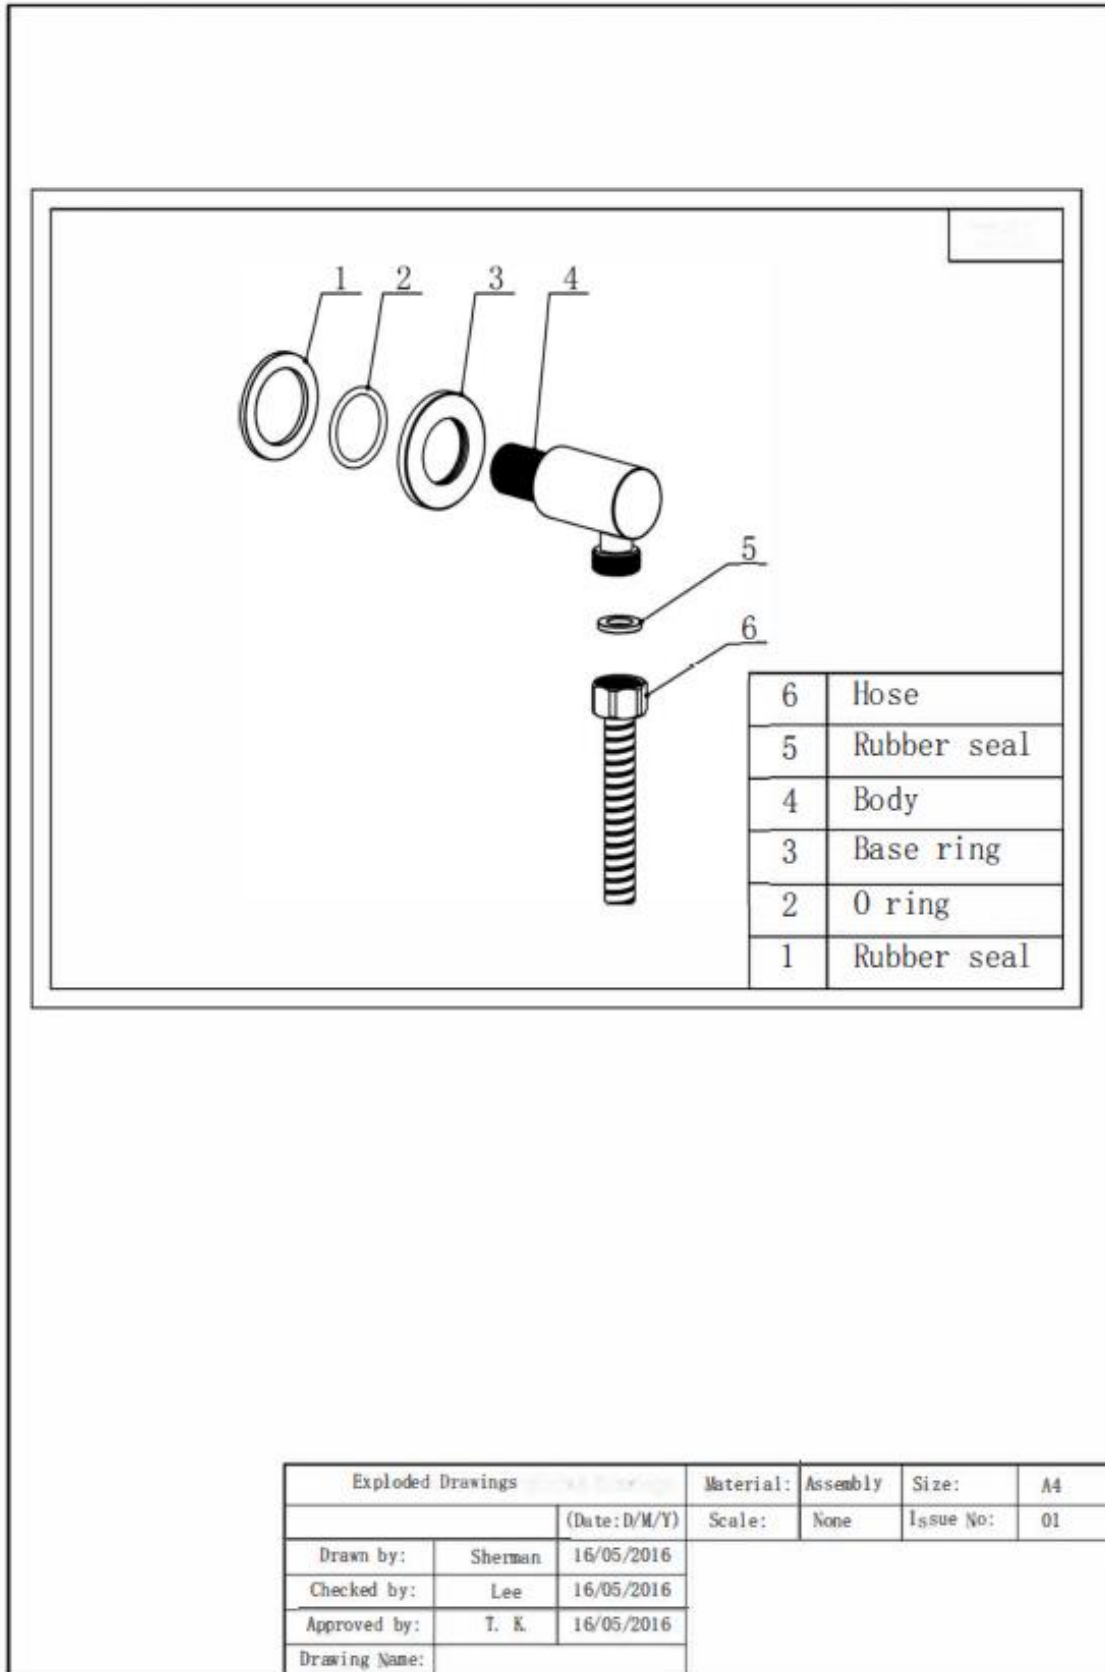

Technical Data Information

Round Brushed Brass Outlet Elbow

AVWE01BB

R.T. LARGE

ESTABLISHED 1969

INFORMATION

Construction	Brass Body (CuZn40Pb18)
Finishes	Brushed Brass/PVD Finish
Product Type	Contemporary
Plumbing Systems	Suitable for all plumbing systems
Certification	Manufactured to comply with WRAS
Fitting	G1/2" BSP
Packaging	32x25.5x26cm/carton(50 boxes / carton)
Guarantee	1 year against manufacturing faults (excluding serviceable parts).

All Dimensions are in millimetres. The information contained on this page was correct at date of issue. Fitting dimensions are provided as a guide only. Some variation may occur due to manufacturing tolerances. We pursue a policy of continuing improvement in design and performance of our products and so reserve the right to change specifications without prior notice.

R.T. LARGE

ESTABLISHED 1969

All Dimensions are in millimetres. The information contained on this page was correct at date of issue. Fitting dimensions are provided as a guide only. Some variation may occur due to manufacturing tolerances. We pursue a policy of continuing improvement in design and performance of our products and so reserve the right to change specifications without prior notice.