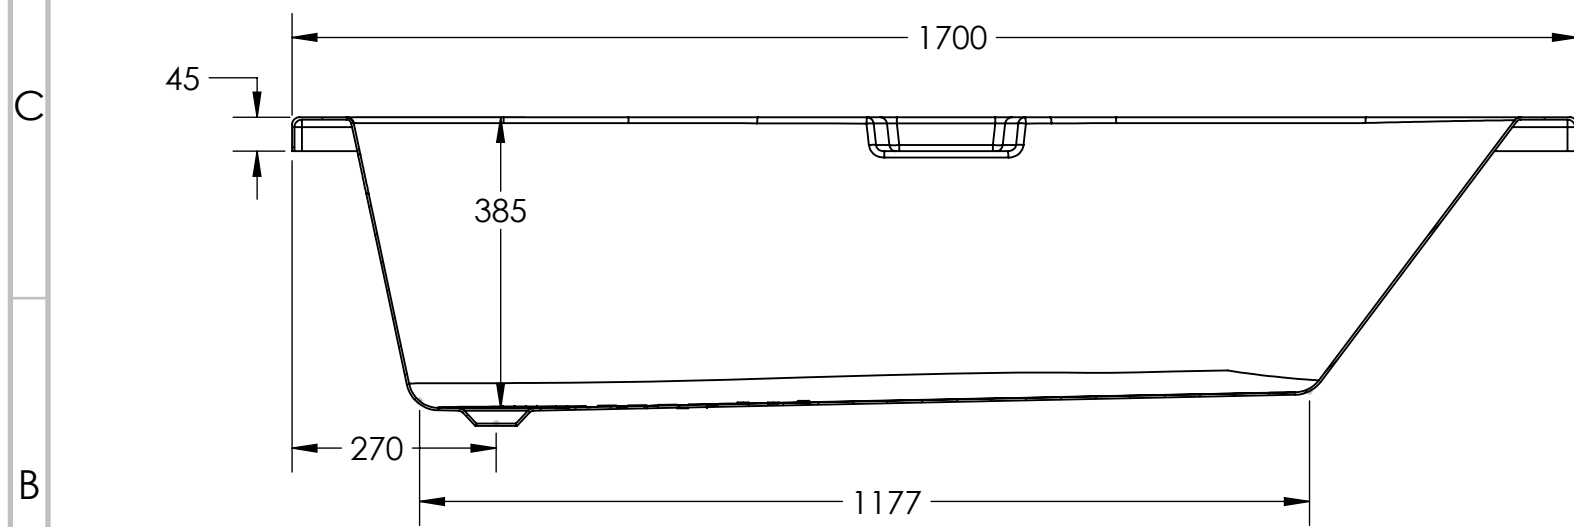

SECTION BL-BL  
SCALE 1 : 10

SECTION BJ-BJ  
SCALE 1 : 10

<b>Water Capacity (Litres):</b> 162	<b>Material :</b> Acrylic	Dim In mm	<b>Product:</b> PROLUNA 170x70 WHITE
water capacity with tolerance +/-10%			Tolerances : +/- 5mm

WEIGHT:

A3