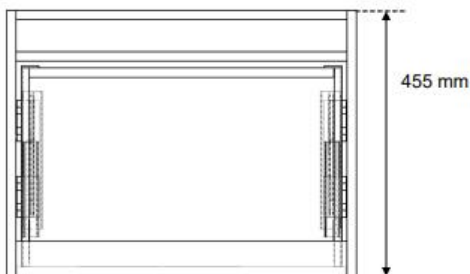

Technical Data Information

Product Code: ERL60SWHXXX

Information: Erla 600mm Wall Hung Single Drawer
Available in Black, Green, Anthracite & White

Features:

- Feelwood Textures
- Indaux SCARPI Model Cabinet Hangers
- Emuca Concept Drawer Bodies
- Soft-Closing Runners

Unit Dimensions: H: 400mm x W: 600mm x D: 455mm

Overall Dimensions: H: 450mm x W: 615mm x D: 465mm

All Dimensions are in millimetres. The information contained on this page was correct at date of issue. Fitting dimensions are provided as a guide only. Some variation may occur due to manufacturing tolerances. We pursue a policy of continuing improvement in design and performance of our products and so reserve the right to change specifications without prior notice.