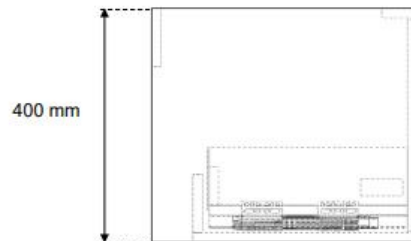

Technical Data Information

Product Code: ERL60SWHXXX

Information: Erla 600mm Wall Hung Single Drawer
Available in Black, Green, Anthracite & White

Features:

- Feelwood Textures
- Indaux SCARPI Model Cabinet Hangers
- Emuca Concept Drawer Bodies
- Soft-Closing Runners

Unit Dimensions: H: 400mm x W: 600mm x D: 455mm

Overall Dimensions: H: 450mm x W: 615mm x D: 465mm

All Dimensions are in millimetres. The information contained on this page was correct at date of issue. Fitting dimensions are provided as a guide only. Some variation may occur due to manufacturing tolerances. We pursue a policy of continuing improvement in design and performance of our products and so reserve the right to change specifications without prior notice.