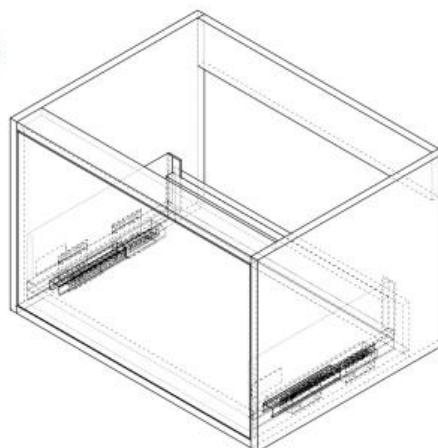

Technical Data Information

Product Code: ERL60SWHXXX

Information: Erla 600mm Wall Hung Single Drawer
Available in Black, Green, Anthracite & White

Features:

- Feelwood Textures
- Indaux SCARPI Model Cabinet Hangers
- Emuca Concept Drawer Bodies
- Soft-Closing Runners

Unit Dimensions: H: 400mm x W: 600mm x D: 455mm

Overall Dimensions: H: 450mm x W: 615mm x D: 465mm

All Dimensions are in millimetres. The information contained on this page was correct at date of issue. Fitting dimensions are provided as a guide only. Some variation may occur due to manufacturing tolerances. We pursue a policy of continuing improvement in design and performance of our products and so reserve the right to change specifications without prior notice.