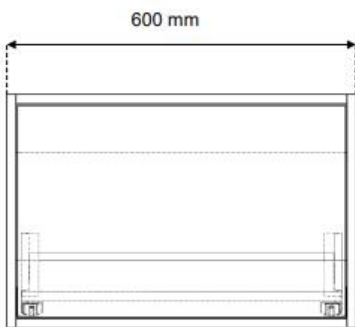

Technical Data Information

Product Code: ERL60SWHXXX

Information: Erla 600mm Wall Hung Single Drawer
Available in Black, Green, Anthracite & White

Features:

- Feelwood Textures
- Indaux SCARPI Model Cabinet Hangers
- Emuca Concept Drawer Bodies
- Soft-Closing Runners

Unit Dimensions: H: 400mm x W: 600mm x D: 455mm

Overall Dimensions: H: 450mm x W: 615mm x D: 465mm

All Dimensions are in millimetres. The information contained on this page was correct at date of issue. Fitting dimensions are provided as a guide only. Some variation may occur due to manufacturing tolerances. We pursue a policy of continuing improvement in design and performance of our products and so reserve the right to change specifications without prior notice.