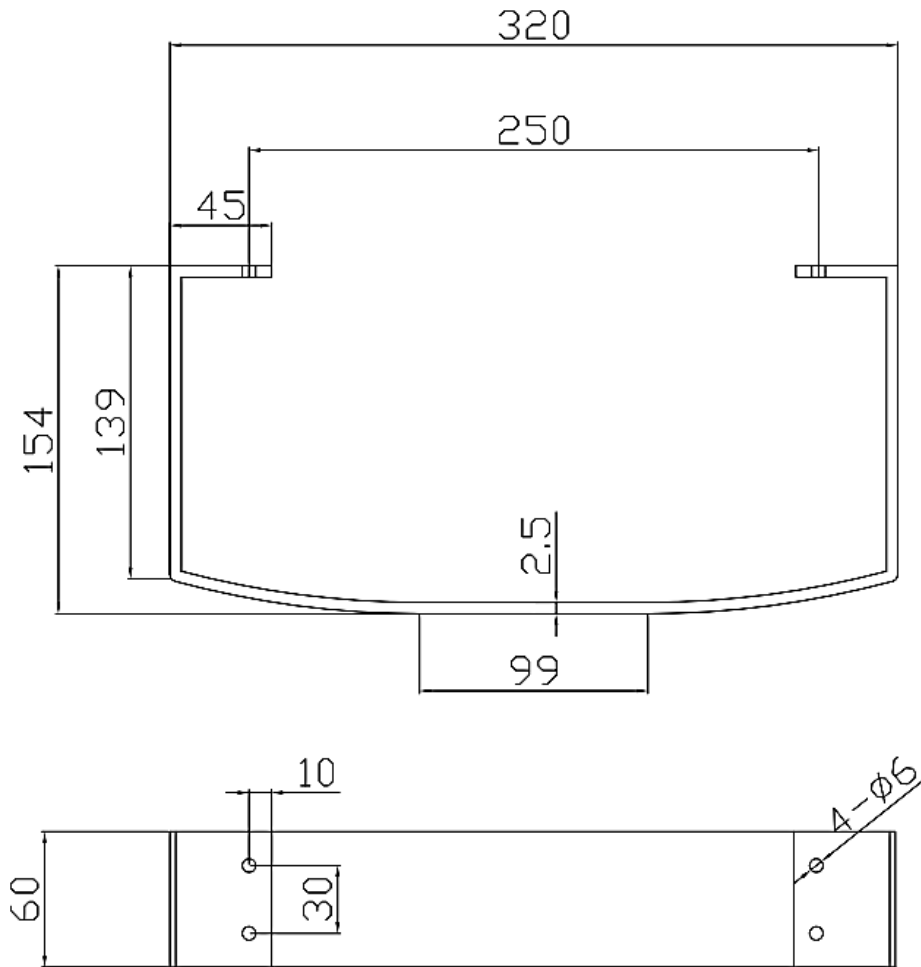

Technical Data Information

Jupiter Towel Rail 280 Brush Brass
JRAIL280BB

R.T. LARGE

ESTABLISHED 1969

All Dimensions are in millimetres. The information contained on this page was correct at date of issue. Fitting dimensions are provided as a guide only. Some variation may occur due to manufacturing tolerances. We pursue a policy of continuing improvement in design and performance of our products and so reserve the right to change specifications without prior notice.