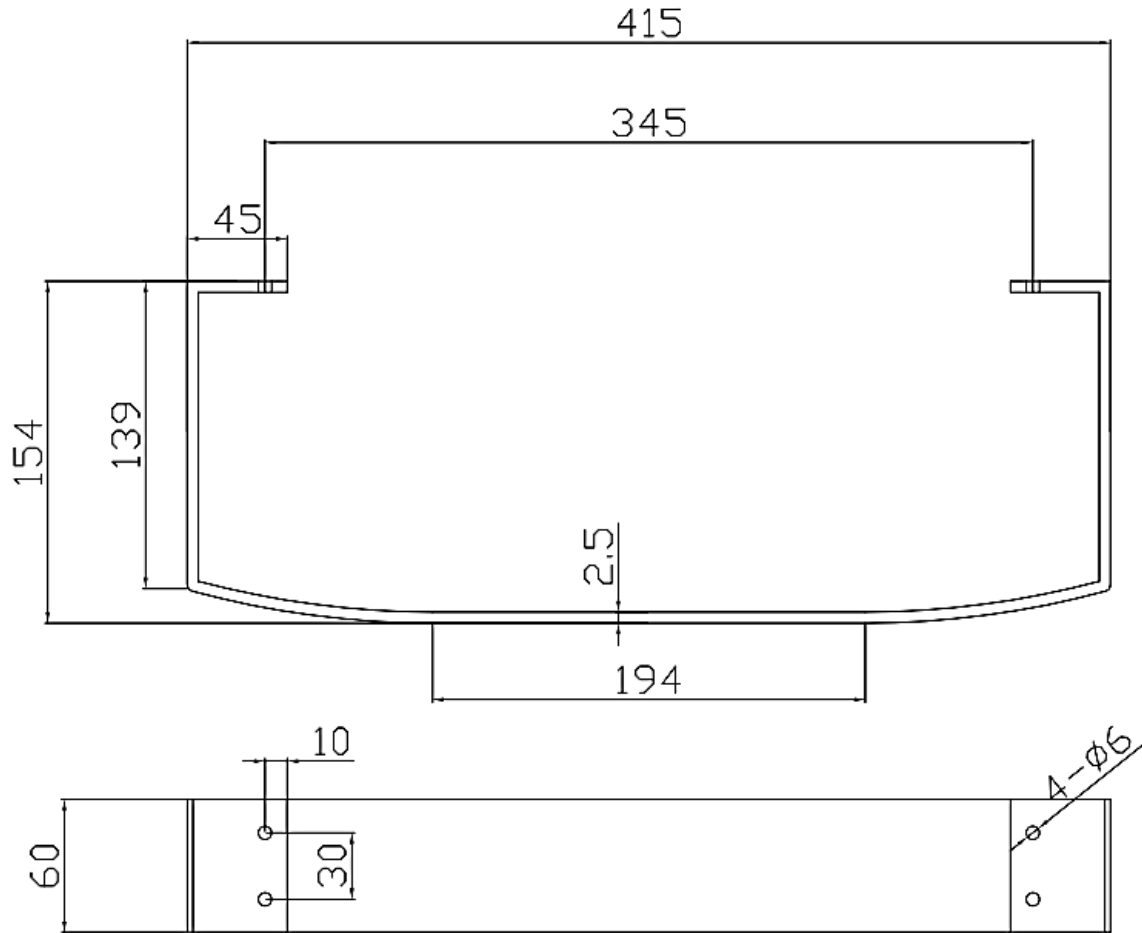

## Technical Data Information

Jupiter Towel Rail 375 Brush Brass  
JRAIL375BB

# R.T. LARGE

ESTABLISHED 1969

All Dimensions are in millimetres. The information contained on this page was correct at date of issue. Fitting dimensions are provided as a guide only. Some variation may occur due to manufacturing tolerances. We pursue a policy of continuing improvement in design and performance of our products and so reserve the right to change specifications without prior notice.