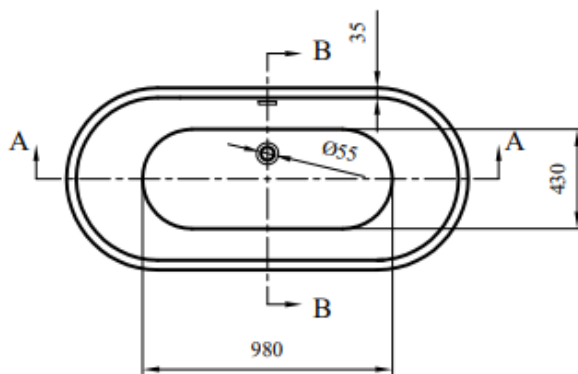

Technical Data Information

Lisbon Freestanding Bath 1535mm
A670N/1555

R.T. LARGE

ESTABLISHED 1969

SECTION A-A

SECTION B-B

INFORMATION

Product Type: Acrylic bathtub

Description: freestanding bath

Measurement: 1535 × 740 x 585

All Dimensions are in millimetres. The information contained on this page was correct at date of issue. Fitting dimensions are provided as a guide only. Some variation may occur due to manufacturing tolerances. We pursue a policy of continuing improvement in design and performance of our products and so reserve the right to change specifications without prior notice.