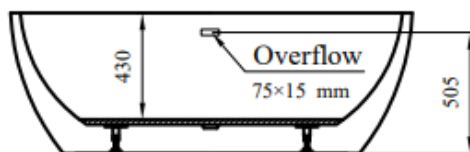

Technical Data Information

Lisbon Freestanding Bath 1535mm
A670N/1555

R.T. LARGE

ESTABLISHED 1969

SECTION A-A

SECTION B-B

INFORMATION

Product Type: Acrylic bathtub

Description: freestanding bath

Measurement: 1535 × 740 x 585

All Dimensions are in millimetres. The information contained on this page was correct at date of issue. Fitting dimensions are provided as a guide only. Some variation may occur due to manufacturing tolerances. We pursue a policy of continuing improvement in design and performance of our products and so reserve the right to change specifications without prior notice.