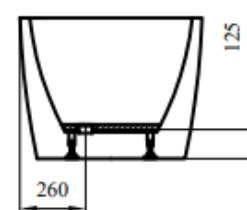

Technical Data Information

Lisbon Freestanding Bath 1535mm
A670N/1555

R.T. LARGE

ESTABLISHED 1969

SECTION A-A

SECTION B-B

INFORMATION

Product Type: Acrylic bathtub

Description: freestanding bath

Measurement: 1535 × 740 x 585

All Dimensions are in millimetres. The information contained on this page was correct at date of issue. Fitting dimensions are provided as a guide only. Some variation may occur due to manufacturing tolerances. We pursue a policy of continuing improvement in design and performance of our products and so reserve the right to change specifications without prior notice.