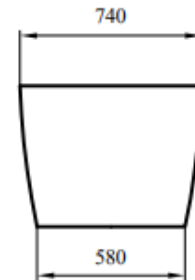

Technical Data Information

Lisbon Freestanding Bath 1535mm
A670N/1555

R.T. LARGE

ESTABLISHED 1969

SECTION A-A

SECTION B-B

INFORMATION

Product Type: Acrylic bathtub

Description: freestanding bath

Measurement: 1535 × 740 x 585

All Dimensions are in millimetres. The information contained on this page was correct at date of issue. Fitting dimensions are provided as a guide only. Some variation may occur due to manufacturing tolerances. We pursue a policy of continuing improvement in design and performance of our products and so reserve the right to change specifications without prior notice.