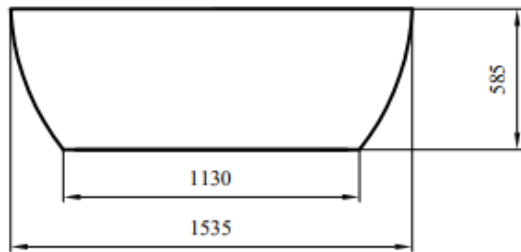

Technical Data Information

Lisbon Freestanding Bath 1535mm
A670N/1555

R.T. LARGE

ESTABLISHED 1969

SECTION A-A

SECTION B-B

INFORMATION

Product Type: Acrylic bathtub

Description: freestanding bath

Measurement: 1535 × 740 x 585

All Dimensions are in millimetres. The information contained on this page was correct at date of issue. Fitting dimensions are provided as a guide only. Some variation may occur due to manufacturing tolerances. We pursue a policy of continuing improvement in design and performance of our products and so reserve the right to change specifications without prior notice.