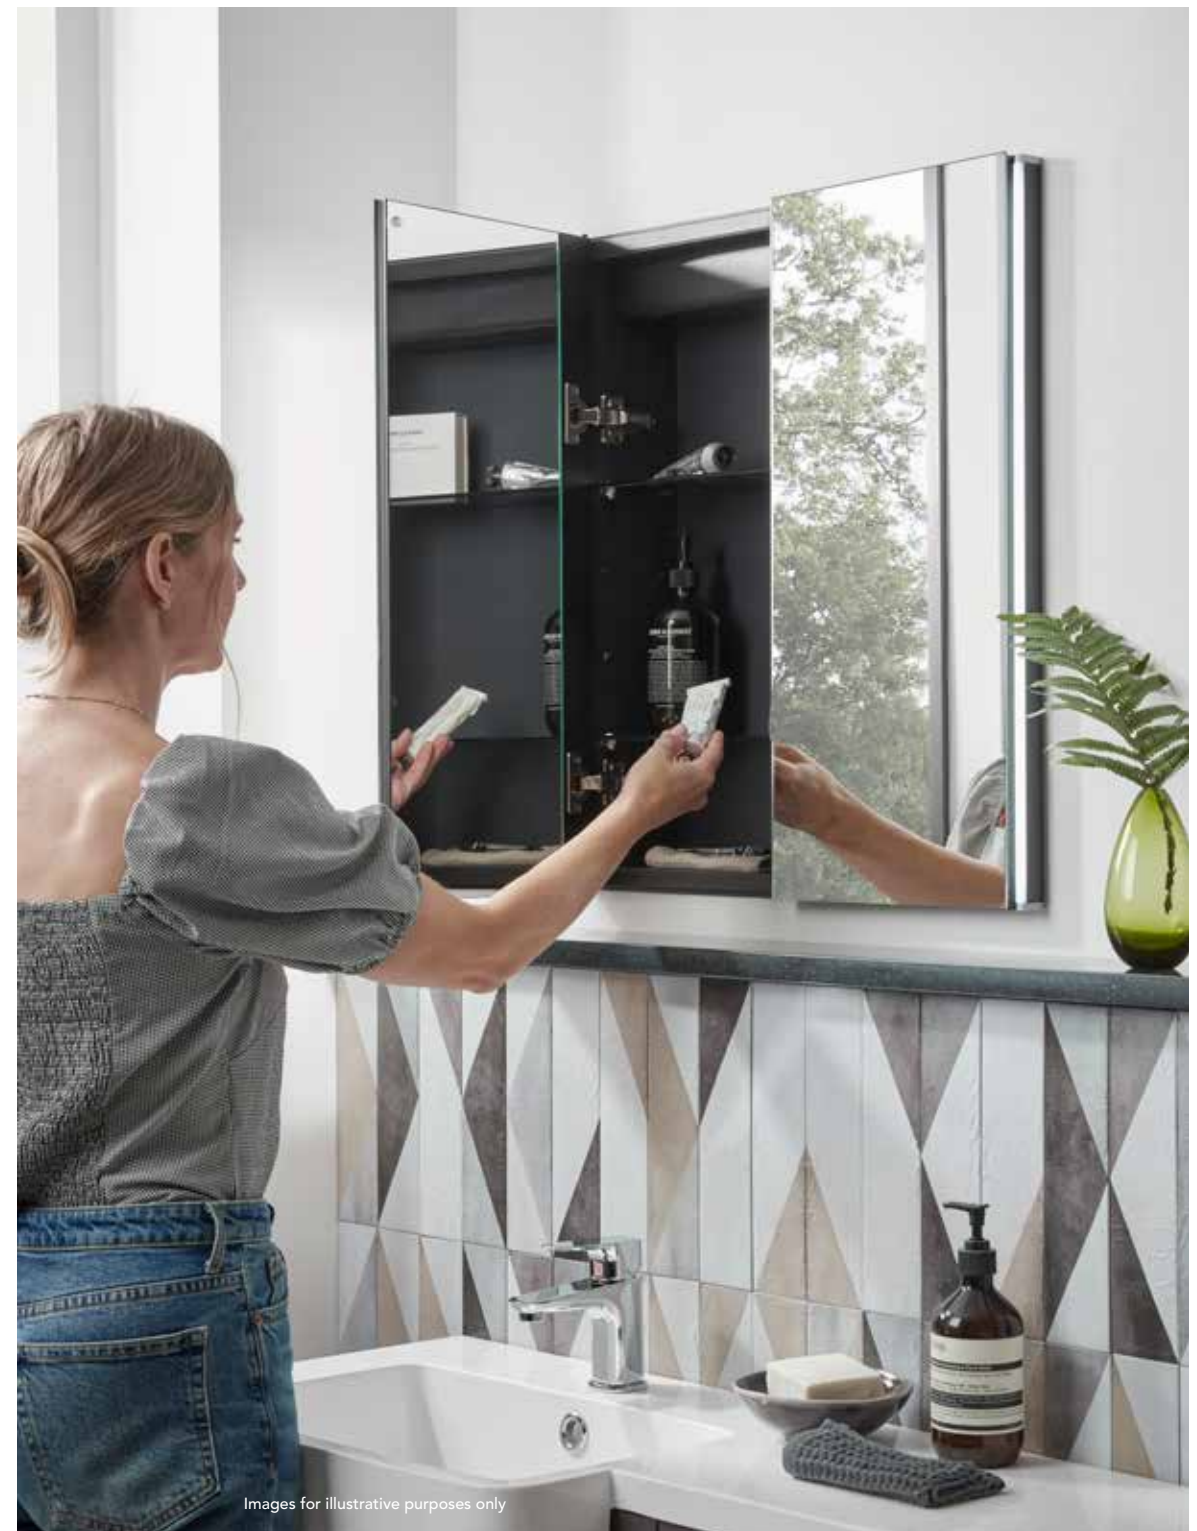

FACADE

Recessed into your wall with ample storage space for bathroom essentials, this multipurpose cabinet is available in three sizes to suit bathrooms both small and spacious. Illuminating your bathroom too in a pleasant soft light, the Facade cabinet's simple style conceals a host of convenient features designed with the modern bathroom in mind.

FACADE Single Door Recessed Mirror Cabinet

H: 650mm W: 500mm
D: 130mm

TAVFCC050U

£511.11

FACADE Double Door Recessed Mirror Cabinet

H: 650mm W: 600mm
D: 130mm

TAVFCC060U

£666.67

FACADE Double Door Recessed Mirror Cabinet

H: 650mm W: 1000mm
D: 130mm

TAVFCC100U

£933.33

Note: The Facade Mirror can be surface mounted or recessed.

Images for illustrative purposes only

-  TOUCH SENSOR
-  HEATED DEMISTER
-  LED LIGHTING
-  SHAVING SOCKET
-  IP44 RATED
-  2 YEAR WARRANTY

SLEEK

FURNITURE
MIRRORS
SANITARY WARE
BRASSWARE
SHOWERING
BATHS
HEATING
ACCESSORIES

MIRROR CABINETS - SLEEK

RIMINI + CESENA

RIMINI - 600mm White Cabinet

H: 700mm W: 600mm D: 140mm

- IP44 Rated

RIM60MIRWH £389.00