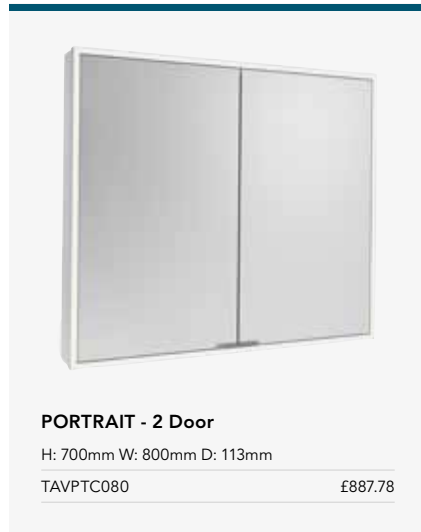

PORTRAIT

FURNITURE

MIRRORS

SANITARY WARE

BRASSWARE

SHOWERING

BATHS

HEATING

ACCESSORIES

MIRROR CABINETS - PORTRAIT