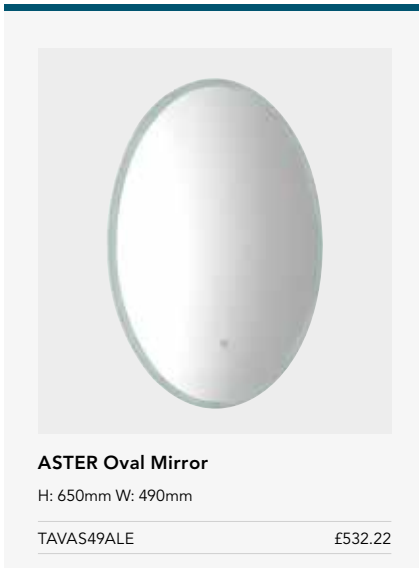

ASTER CIRCULAR

FURNITURE

MIRRORS

SANITARY WARE

BRASSWARE

SHOWERING

BATHS

HEATING

ACCESSORIES

MIRRORS - ASTER CIRCULAR