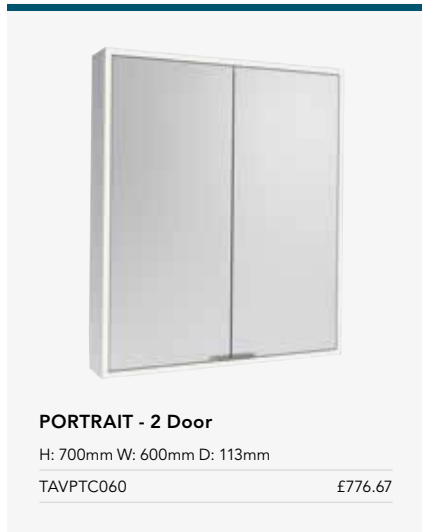

PORTRAIT

FURNITURE

MIRRORS

SANITARY WARE

BRASSWARE

SHOWERING

BATHS

HEATING

ACCESSORIES

MIRROR CABINETS - PORTRAIT