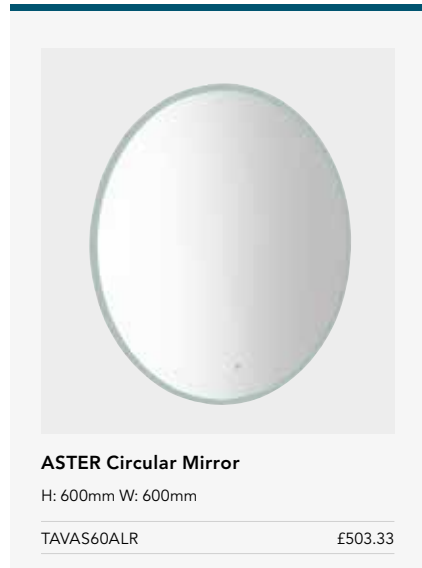

ASTER CIRCULAR

FURNITURE

MIRRORS

SANITARY WARE

BRASSWARE

SHOWERING

BATHS

HEATING

ACCESSORIES

MIRRORS - ASTER CIRCULAR