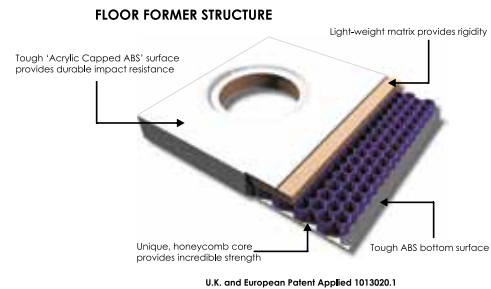

WETROOM TRAY FORMERS

Independently tested to demonstrate that our unique patent applied structure can withstand in excess of 1 ton of applied weight without notable deflection. Whilst being incredibly strong, our formers have also remained light-weight. As an example, our 900mm x 900mm former weighs only 11.5kg. This level of performance is unmatched by any other floor former on the market.

DESCRIPTION	CODE	PRICE
900 x 900 x 22mm	WFF900	£484.00
1000 x 1000 x 22mm	WFF1000	£484.00
1300 x 800 x 22mm	WFF1300	£484.00
1200 x 1000 x 22mm	WFF1200	£484.00
1400 x 900 x 22mm	WFF1400	£484.00
1500 x 800 x 22mm	WFF1500	£484.00

Note: Suitable for 10mm tile.