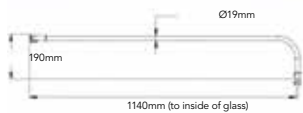

Features:

- 8mm toughened glass
- 1900mm high
- Easy clean glass
- Hinged deflector panel
- 1m support bar
- T-Piece for end panel support
- Additional height support bar