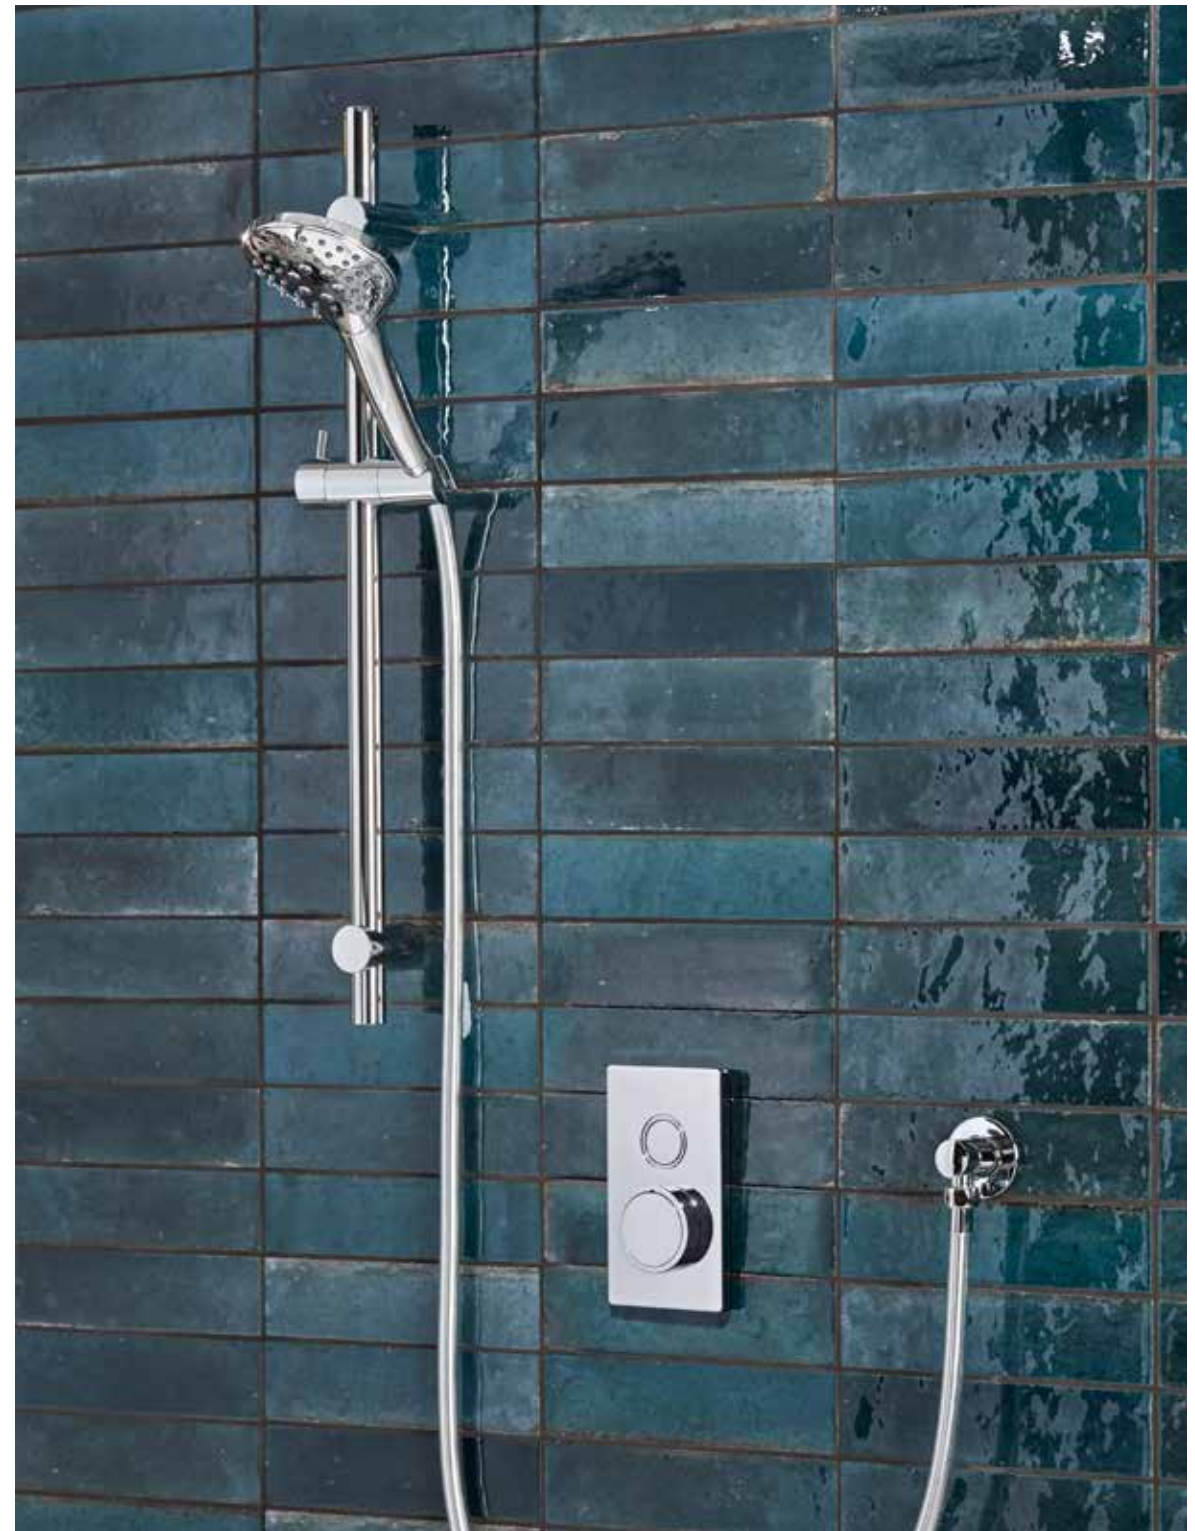

AXIOM

CONCEALED SHOWER VALVES

TAVSAX2316 £671.30

TAVSAX2516 £916.67

TAVSAX2341 £601.85

TAVSAX2549 £856.48

TAVSAX2761 £1027.78

TAVSAX2750 £962.96