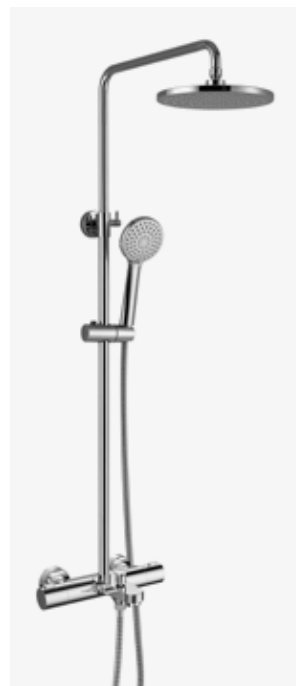

# EXPOSED SHOWERS

**Square Chrome Cool Touch Dual Function Shower**

- Riser Height Adjustment
- TMV2 Approved
- Suitable with 0.2 Bar
- Anti Scale Technology
- Cool Touch
- Fast fit brackets Supplied

● Chrome	AVVM108A	£324.50
● Matt Black	AVVM108AK	£377.50
● Brushed Brass	AVVM108ABB	£439.50
● Gunmetal Grey	AVVM108AGG	£439.50

Note - Brushed Brass and Gunmetal Grey come with a Pencil head. (Both Square and Round Showers)

**Round Chrome Cool Touch Dual Function Shower**

- Riser Height Adjustment
- TMV2 Approved
- Suitable with 0.2 Bar
- Anti Scale Technology
- Cool Touch
- Fast fit brackets Supplied

● Chrome	AVVM107A	£311.00
● Matt Black	AVVM107AK	£328.50
● Brushed Brass	AVVM107ABB	£417.50
● Gunmetal Grey	AVVM107AMG	£417.50

**200mm Traditional Exposed Thermostatic Shower Valve with Slide Rail**

- Comes with adjustable shower arm
- 0.5 bar pressure

AVW31 £488.50

**Erla Brushed Brass Shower Valve with Riser**

- PVD finish
- Adjustable riser head
- Grade A brass construction
- Round shower head & pencil handset
- Minimum operating pressure 0.5 bar

ERL500BB £608.50