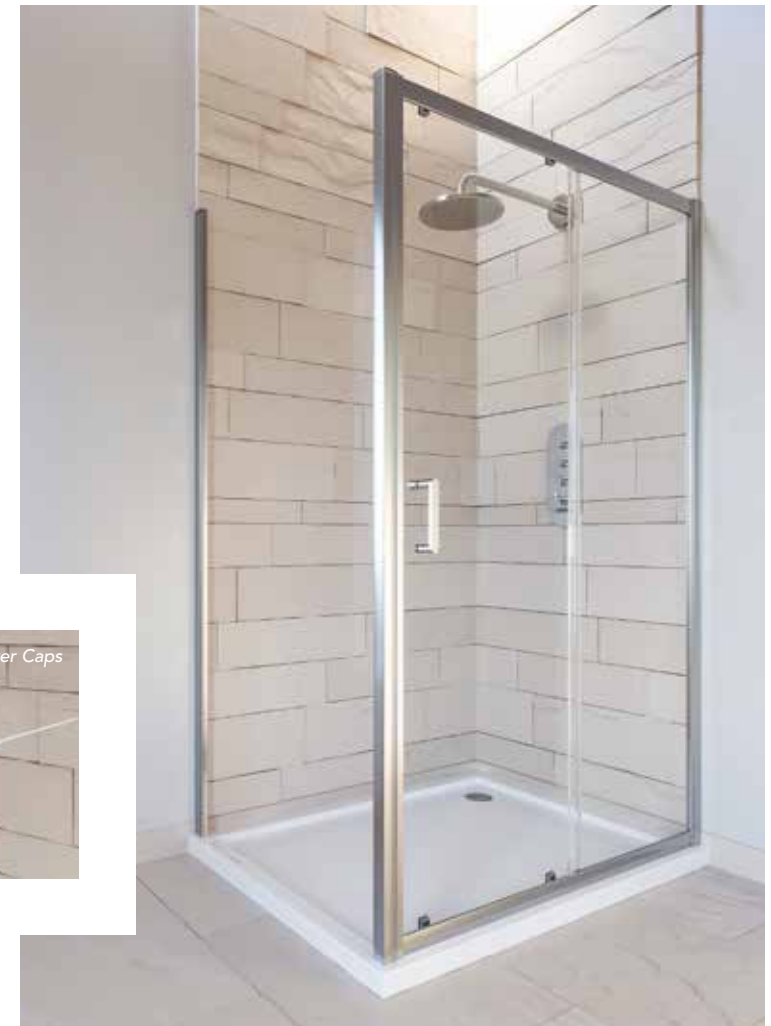

CASANUOVA

SIDE PANELS

GENERAL FEATURES

- 1900 height
- 6mm toughened safety glass
- Minimalist design with anodised bright silver profiles
- Easy clean glass on inside
- Profile cover caps included
- Reversible
- Tested to standard EN14428
- CE certified

700mm Side Panel

Adjustment: 665 - 690mm

- Chrome - CNVP700 £243.00

760mm Side Panel

Adjustment: 725 - 750mm

- Chrome - CNVP760 £243.00

800mm Side Panel

Adjustment: 765 - 790mm

- Chrome - CNVP800 £243.00
- Black - CNVP800BLK £243.00

900mm Side Panel

Adjustment: 865 - 890mm

- Chrome - CNVP900 £243.00
- Black - CNVP900BLK £243.00

1000mm Side Panel

Adjustment: 965 - 990mm

- Chrome - CNVP1000 £257.50

Casanuova Extension Profile

- Chrome - CNVEXT £44.50